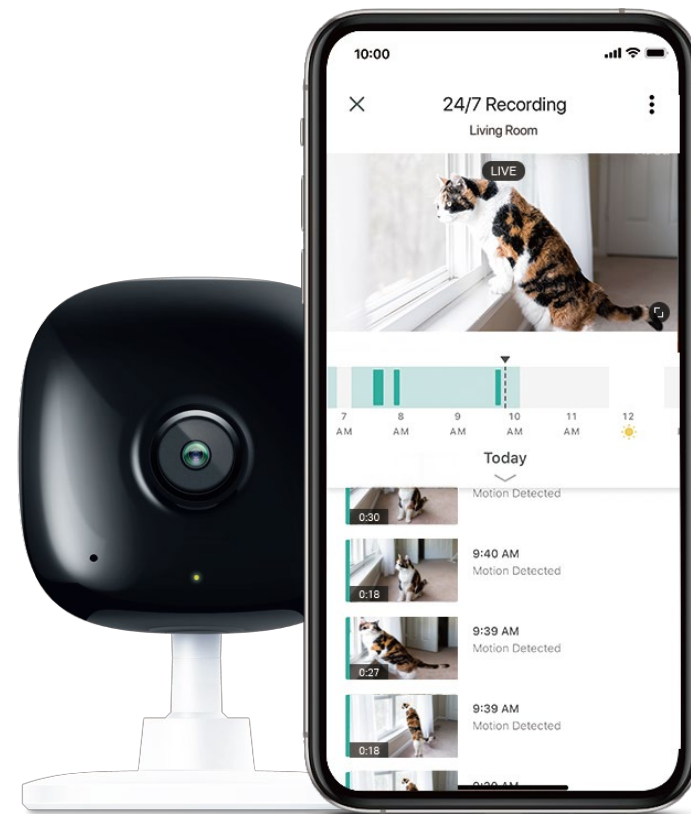

Kasa Spot

24/7 Recording

1080p
Full HD

Night
Vision

128GB
Micro SD
Card Slot

KC105

Highlights

Always Spot On

Keep an eye on what's important to you with Kasa Spot®. Set multiple activity zones and receive instant alerts when motion or audio is detected. Play back locally stored videos freely with your Kasa Smart app. Stream live video on your smartphone or any Alexa or Google Assistant supported display.

*The app screen depicted is for visual reference only and does not necessarily represent actual product operation or app appearance.

Your Home. One App.

Turn your home into a true smart home with Kasa Smart. Automate your lights and appliances with smart plugs, bulbs, and switches. Secure your home with Kasa Cameras. Control it all from the Kasa Smart app.

Features

Crystal Clear Video

Sharp and clear 1080p Full HD offers greater detail and colors, even when you zoom in.

Night Vision

Kasa camera detects activity up to 30 feet away even in total darkness.

Customizable Activity Zones