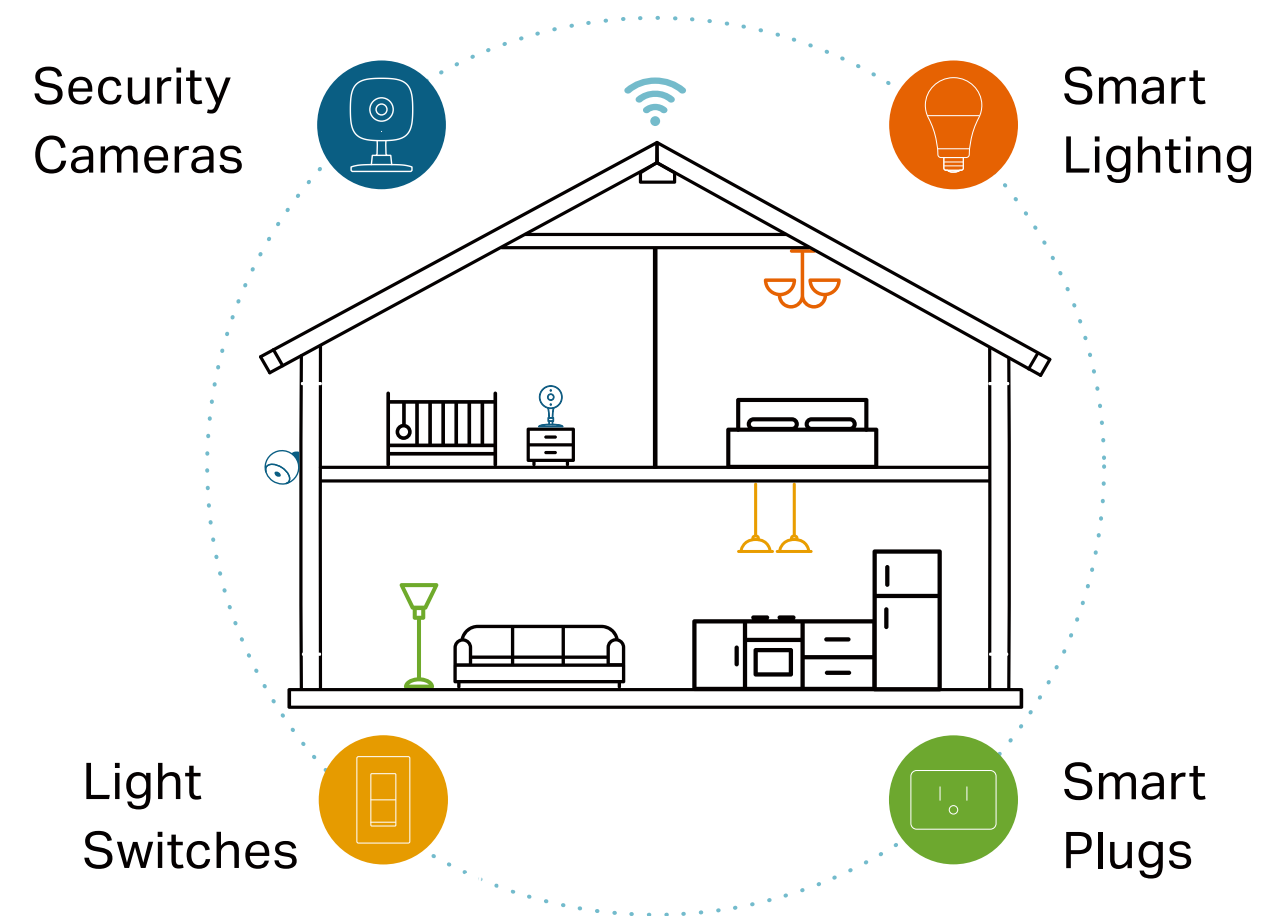

Kasa Spot

24/7 Recording

1080p
Full HD

Night
Vision

128GB
Micro SD
Card Slot

KC105

Highlights

Always Spot On

Keep an eye on what's important to you with Kasa Spot®. Set multiple activity zones and receive instant alerts when motion or audio is detected. Play back locally stored videos freely with your Kasa Smart app. Stream live video on your smartphone or any Alexa or Google Assistant supported display.

*The app screen depicted is for visual reference only and does not necessarily represent actual product operation or app appearance.

Your Home. One App.

Turn your home into a true smart home with Kasa Smart. Automate your lights and appliances with smart plugs, bulbs, and switches. Secure your home with Kasa Cameras. Control it all from the Kasa Smart app.

Create dynamic activity zones around important areas and receive alerts you care about

Live View

Keep an eye on what's important to you from anywhere in real time with the Kasa Smart app.

Secure Local Storage