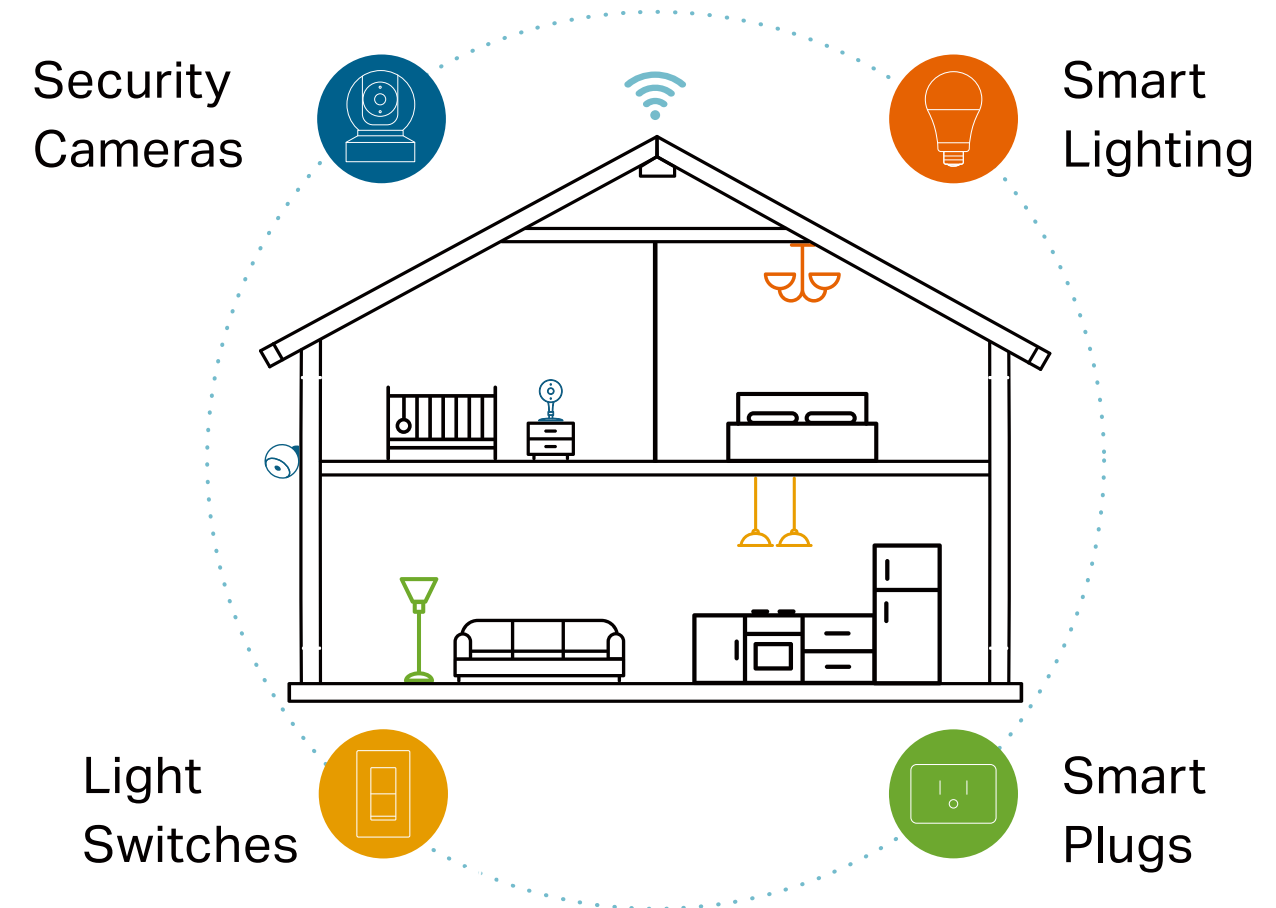

Kasa Spot Pan Tilt

24/7 Recording

3 MP
HD Video

Night
Vision

Motion
Tracking

Micro SD
Card Slot

KC115

Highlights

Up, Down, All-Around

Get the full picture of any space in your apartment, dorm or home with Kasa Spot® Pan Tilt. With a 360° horizontal view and 113° vertical view, the Pan Tilt has everything covered. With Motion Tracking and Patrol Mode, track activity from beginning to end and set multiple distinct viewpoints for your camera to monitor at set intervals.

Your Home. One App.

Turn your home into a true smart home with Kasa Smart. Automate your lights and appliances with smart plugs, bulbs, and switches. Secure your home with Kasa Cameras. Control it all from the Kasa Smart app.

Motion Tracking

When motion activity is detected, Kasa Spot® Pan Tilt tracks and follows the subject to keep it within the camera's field of view.

Secure Local Storage

Save your footage on a microSD card* and play back with your Kasa Smart app.