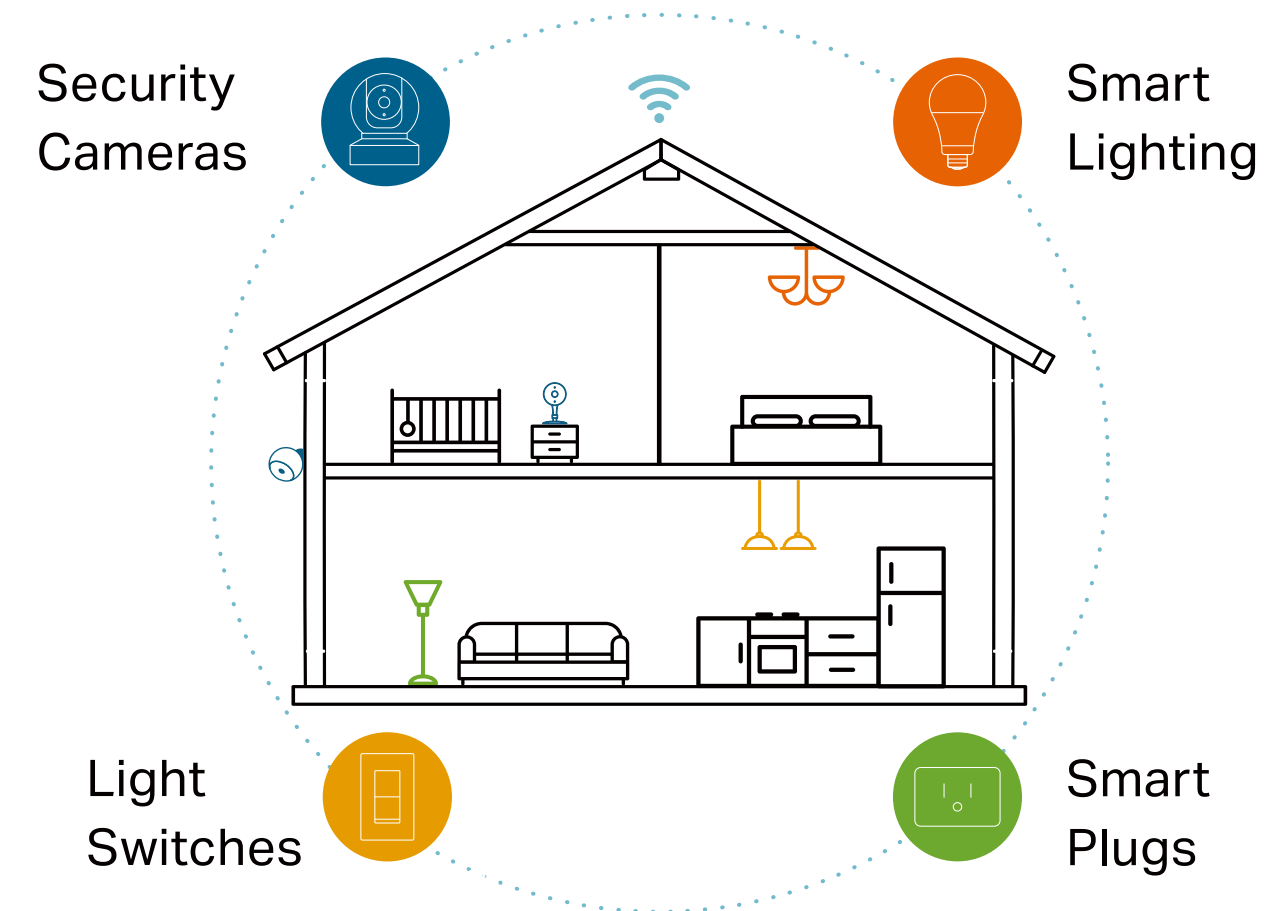

Kasa Spot Pan Tilt

24/7 Recording

1080p
Full HD

Night
Vision

Motion
Tracking

Micro SD
Card Slot

KC115

Highlights

Up, Down, All-Around

Get the full picture of any space in your apartment, dorm or home with Kasa Spot® Pan Tilt. With a 360° horizontal view and 113° vertical view, the Pan Tilt has everything covered. With Motion Tracking and Patrol Mode, track activity from beginning to end and set multiple distinct viewpoints for your camera to monitor at set intervals.

Your Home. One App.

Turn your home into a true smart home with Kasa Smart. Automate your lights and appliances with smart plugs, bulbs, and switches. Secure your home with Kasa Cameras. Control it all from the Kasa Smart app.

Motion Tracking

When motion activity is detected, Kasa Spot® Pan Tilt tracks and follows the subject to keep it within the camera's field of view.

Secure Local Storage

Save your footage on a microSD card* and play back with your Kasa Smart app.