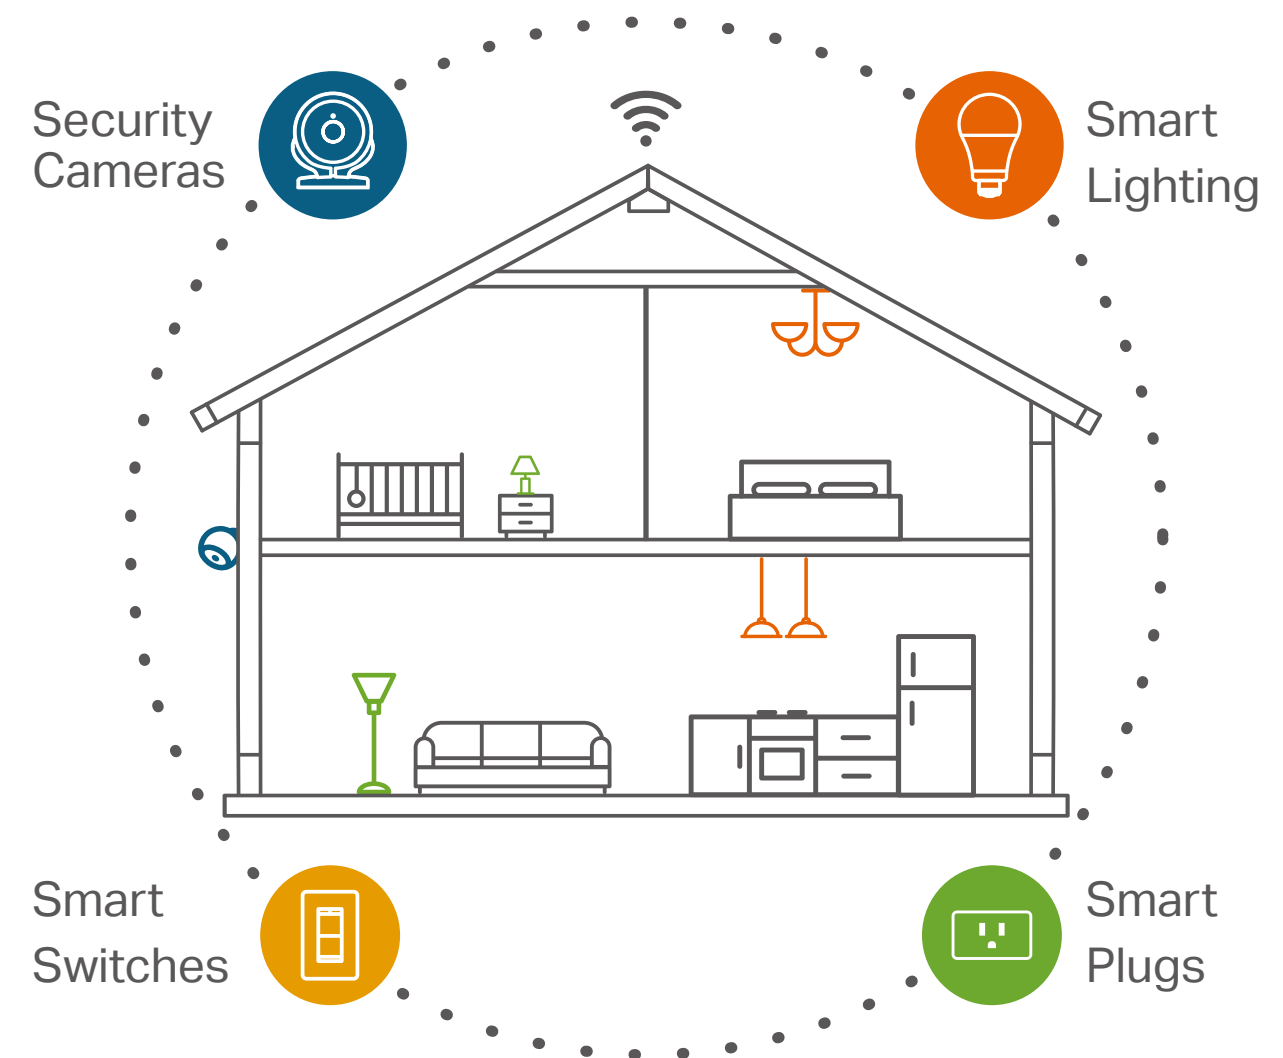

Kasa Smart Wi-Fi Light Bulb

Dimmable

KL110

-  Dimmable
-  No Hub Required
-  Remote Control
-  Voice Control
-  Set Scenes

Highlights

Dimmable Light

With a dimming range from 1% -100%, the Kasa bulb makes it easy to set the right brightness for any mood or activity. Perfect for bedrooms, living rooms and other rooms where dimming is needed. It can be controlled from anywhere with the Kasa app or with simple voice control via Google Assistant, Alexa or SmartThings.

Multi-scene

Create multiple scenes like theater scene, party scene or sleeping scene with different settings for various occasions, and tap yours when you want the light your way.

Highlights

Energy Saving

Reduce energy use up to 80% without losing brightness or quality.

Your Home. One App.

Turn your home into a true smart home with Kasa Smart. Automate your lights and appliances with smart plugs, bulbs, and switches. Secure your home with Kasa cameras. Control it all from the Kasa Smart app.

Learn more at KasaSmart.com

Features

Ease of Use

- No Hub Required – Connect to your home’s secure Wi-Fi network. No need for a hub or extra equipment
- Remote Control – Control your smart light bulb from anywhere with your smartphone using the free Kasa Smart app
- Scheduling – Set schedules to turn on/off the smart bulbs at any chosen time for your convenience
- Multi-scene – Combine all of your Kasa Smart devices in a Scene and control them with a single button
- Grouping - Use Grouping to combine your Kasa devices with other Kasa Smart devices for seamless control with one single tap on your smartphone
- Smart Actions – With Smart Actions, your Kasa devices can work together to create a smarter smart home