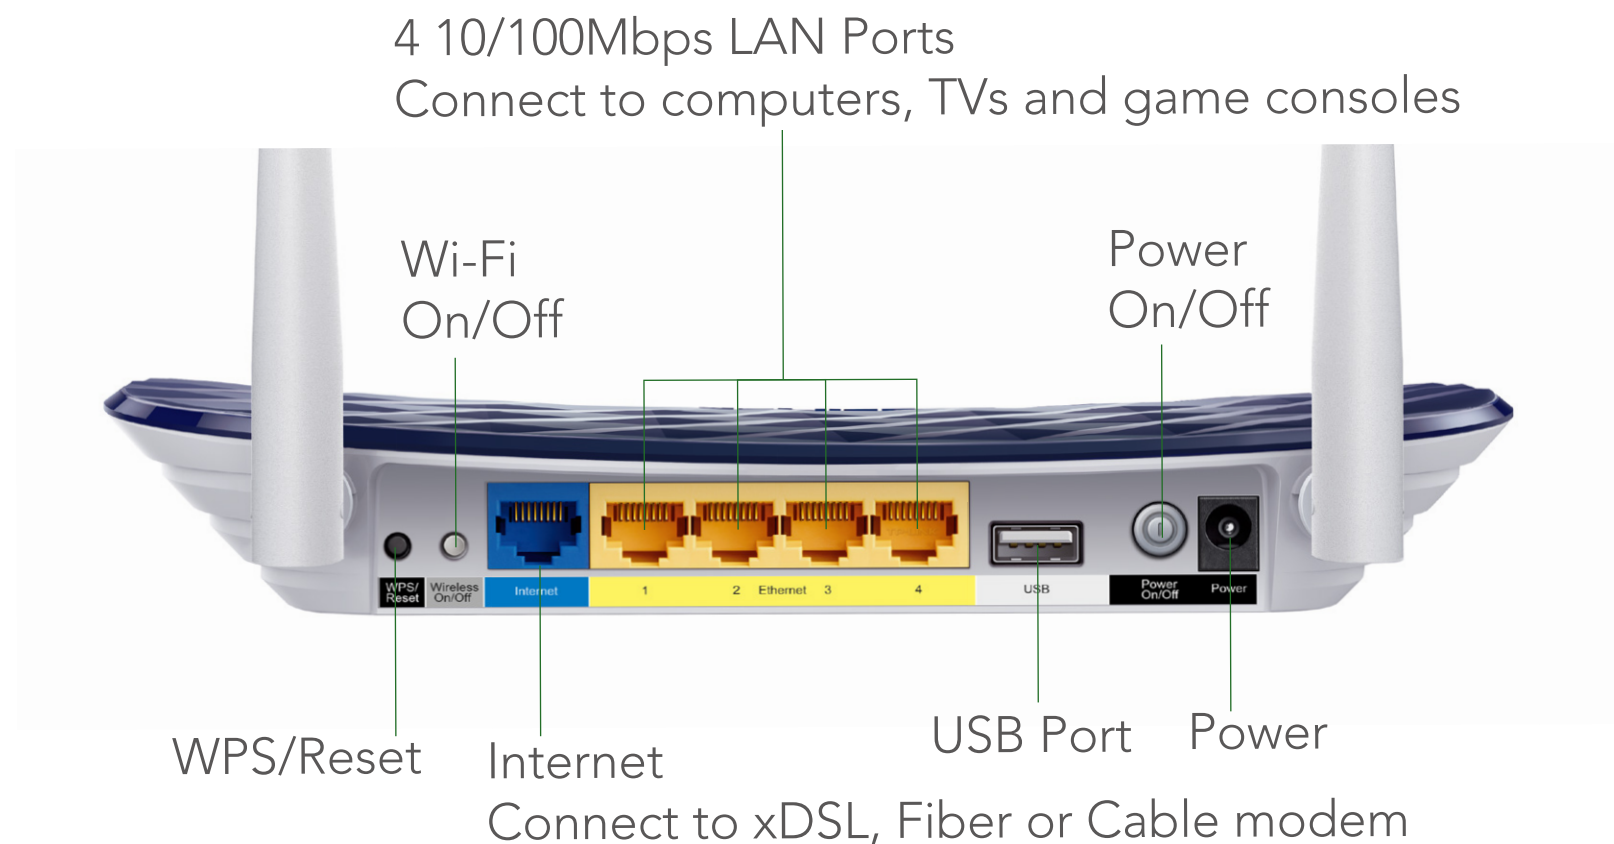

## Easy Network Management at Your Fingertips

---

TP-LINK Tether provides the easiest way to access and manage the router on your iOS and Android devices. From Setup to Parental Control, Tether provides a simple, intuitive user interface to see what the status of your router is, who's online and what their privileges are. TP-LINK Tether is going to be adaptable to more router models.

## Hardware

- **Ethernet Ports:** 4 10/100Mbps LAN Ports & 1 10/100Mbps WAN Port
- **USB Port:** 1 USB 2.0 Port
- **Button:** WPS/Reset Button, Wireless On/Off Button, Power On/Off Button
- **External Power Supply:** 12V/1A
- **Dimensions (W x D x H):** 9.1 x 5.7 x 1.4 in. (230 x 144 x 35mm)
- **Antenna:** 2 dual band fixed antennas