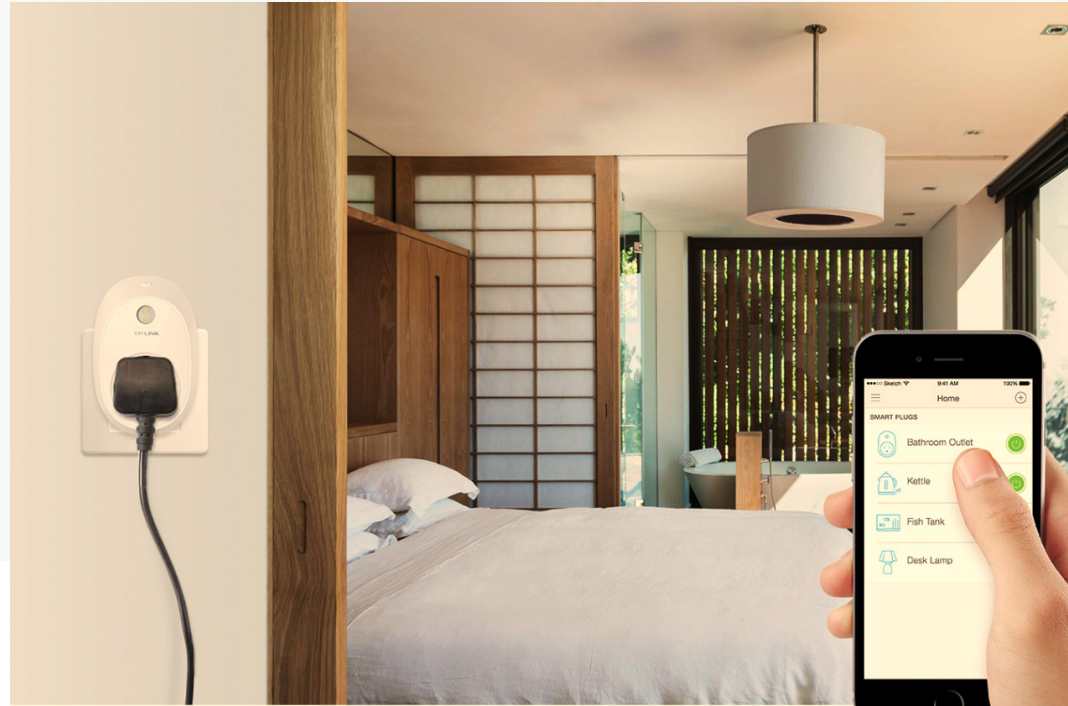

Wi-Fi Smart Plug

HS100

Highlights

- **Remote Access** – Control devices connected to the Smart Plug wherever you have Internet using the free Kasa app on your smartphone.
- **Scheduling** – Schedule the Smart Plug to automatically power electronics on and off as needed, like setting lights to come on at dusk or turn off at sunrise.
- **Away Mode** – Turns your devices on and off at different times to give the appearance that someone is home.
- **Amazon Echo Voice Control** – Amazon Echo (sold separately) lets you control devices connected to the Smart Plugs just using your voice.

Description

Easily turn on/off your appliance from anywhere in the world by a free App. You can also set some customized rules to turn it on/off as you scheduled.

Features

Ease of Use

- **Anytime, Anywhere** - The Smart Plugs make it easy to manage your household electronic devices anywhere in the world with a tap of your smartphone.
- **Schedule and Timer** - Deter bad guys by setting your lights to turn on and off on a schedule so it seems like you're home when you are actually away. And the count down timer gives you a peace of mind, which automatically switches off the running household appliances as your settings.