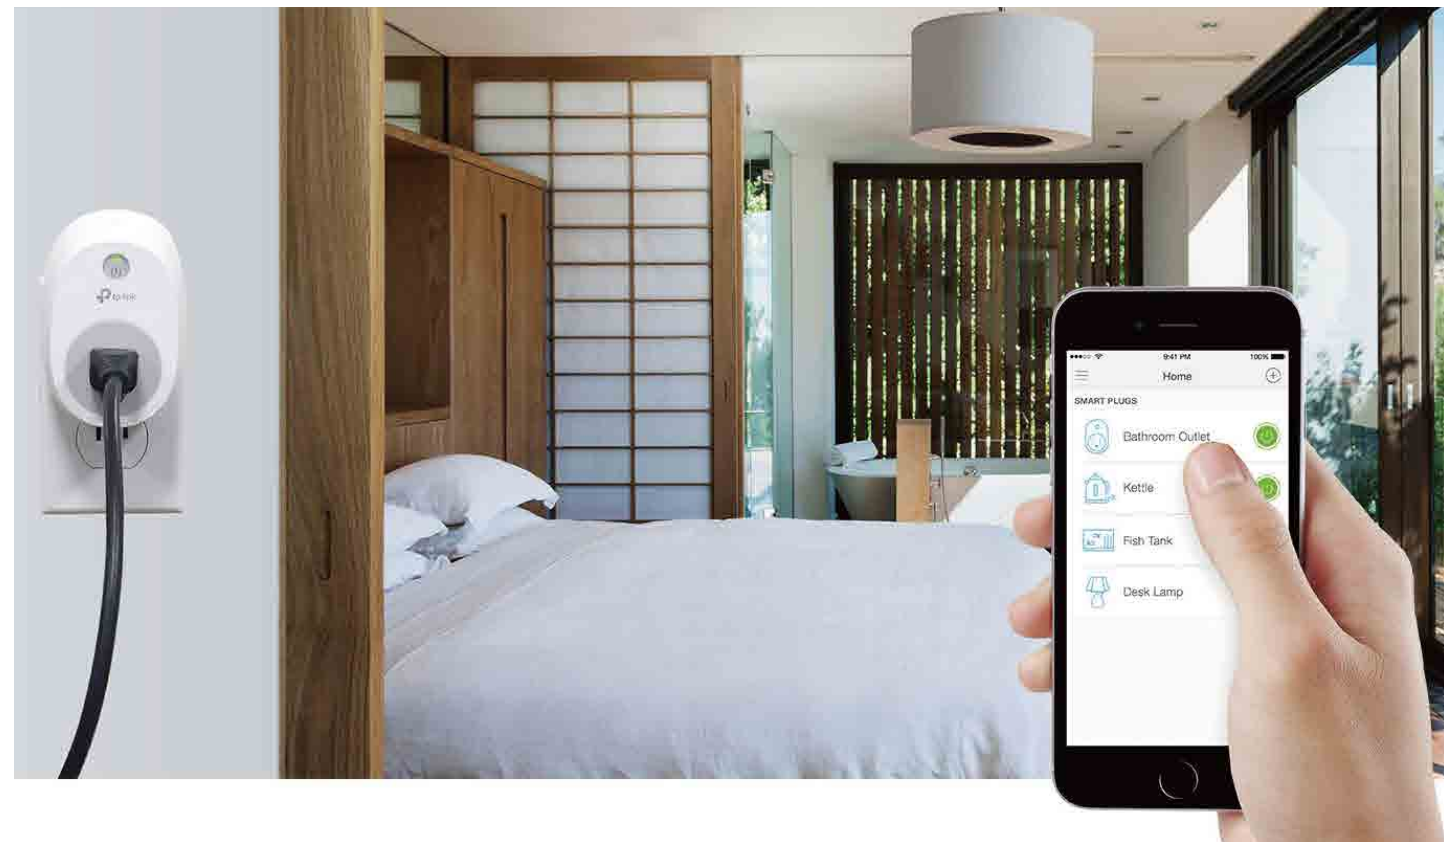

Smart Wi-Fi Plug

With Energy Monitoring

HS110

Remote Access

Scheduling

Energy Monitoring

Away Mode

Kasa for Mobile

Highlights

Easily Manage Your Home Electronics Anytime, Anywhere

The Smart Plugs are easy to set up, and make it easier to manage your home electronics anywhere in the world with a tap of your smartphone. You can also schedule the Smart Plugs to automatically power electronics on and off as needed.