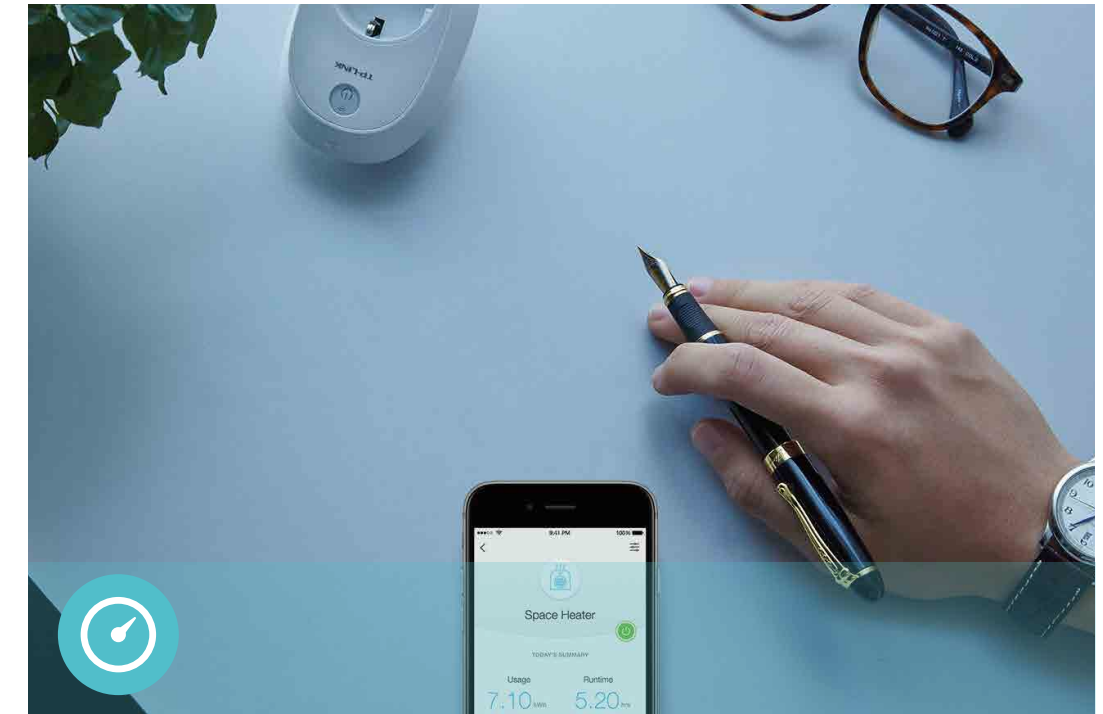

Energy Conservation

- **Energy Monitoring** – You can efficiently conserve energy and save money while using the Smart Plugs to control your space heaters and fans. The Smart Plugs track your device's power consumption in real-time, and have weekly and monthly summaries.