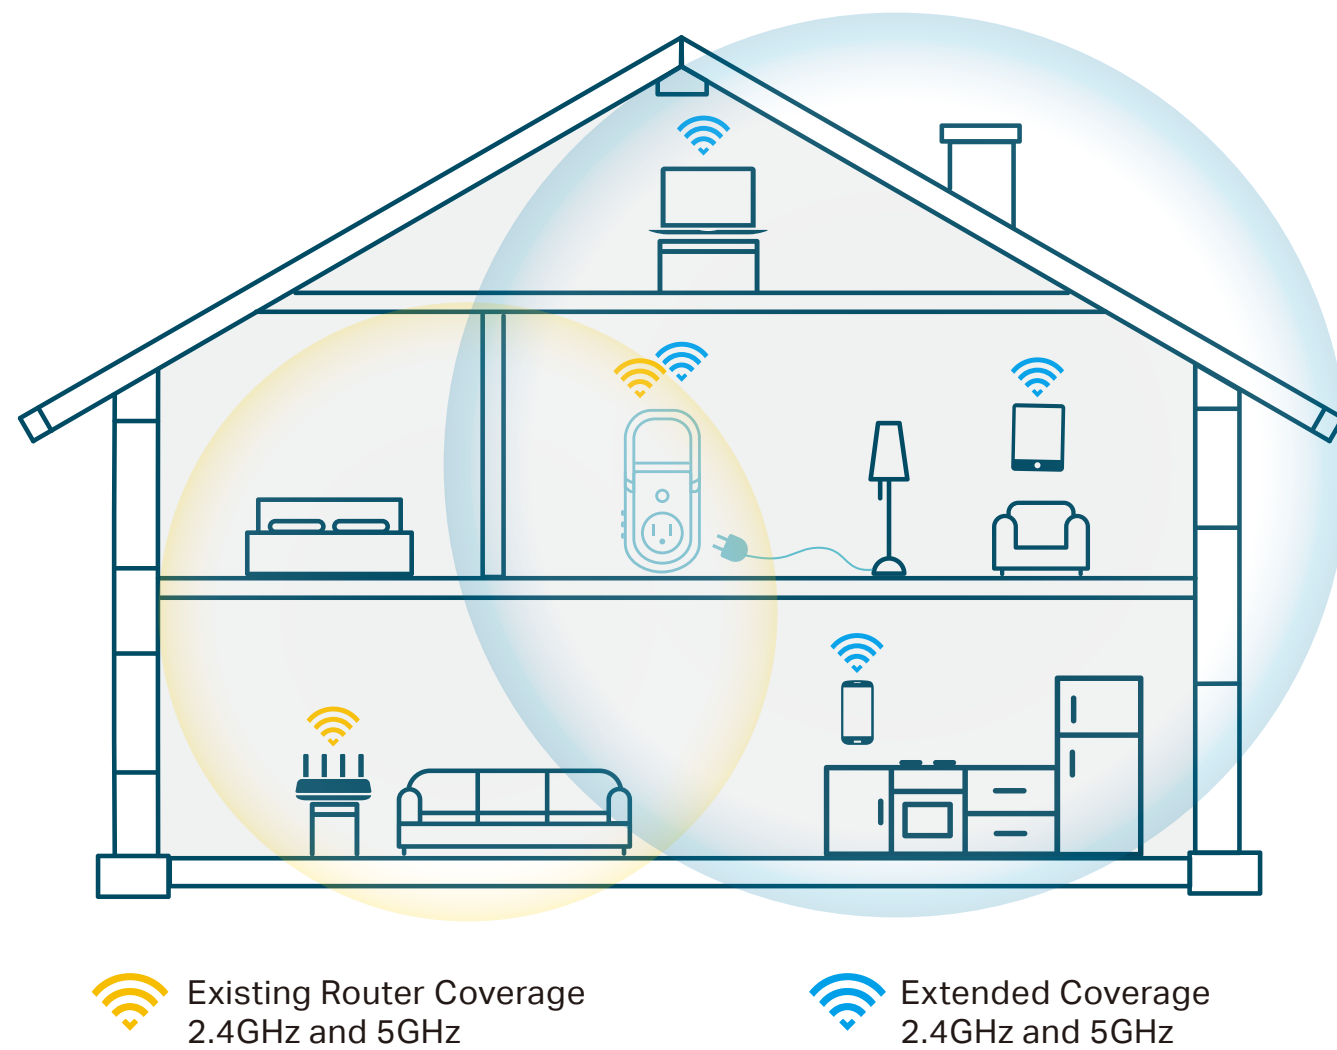

AC1200 Wi-Fi Range Extender With Smart Plug

Works With Amazon Alexa & Google Assistant

RE370K

Expand Your Wi-Fi

Remote Control

Scheduling

Gigabit Ethernet Port

Highlights

Expand Wi-Fi. Eliminate dead zones.

The RE370K is a smart home range extender that works with any standard wireless router to deliver AC1200 Wi-Fi in hard-to-reach areas. It eliminates dead zones and expands the range of your existing wireless network for a stronger connection where you need it most.

Control Electronics and Appliances Remotely

The RE370K comes with a built-in smart plug that works using your Wi-Fi network. Control connected devices, such as lamps, fans and heaters from anywhere using your smartphone.

Highlights

Set Up in Minutes with Kasa

With the Kasa app, setup is easy. Just plug in the range extender and follow the steps on your screen. The RE370K also comes with an Intelligent Signal Indicator that helps you find the best spot for setup.