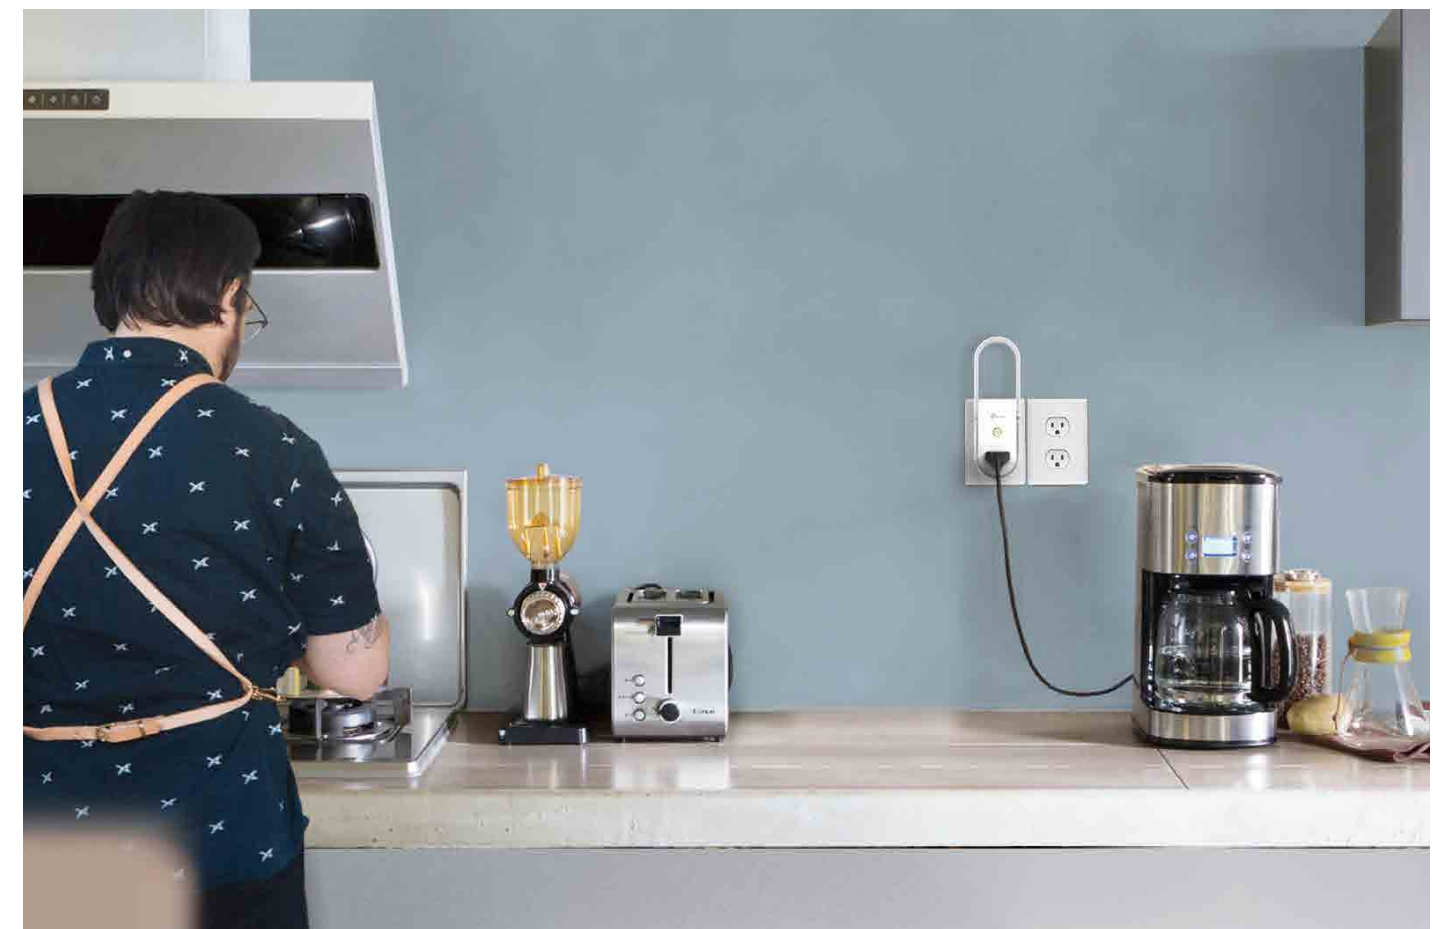

Expand Wi-Fi. Eliminate dead zones.

The RE370K is a smart home range extender that works with any standard wireless router to deliver AC1200 Wi-Fi in hard-to-reach areas. It eliminates dead zones and expands the range of your existing wireless network for a stronger connection where you need it most.

Control Electronics and Appliances Remotely

The RE370K comes with a built-in smart plug that works using your Wi-Fi network. Control connected devices, such as lamps, fans and heaters from anywhere using your smartphone.

Highlights

Set Up in Minutes with Kasa

With the Kasa app, setup is easy. Just plug in the range extender and follow the steps on your screen. The RE370K also comes with an Intelligent Signal Indicator that helps you find the best spot for setup.

Manage Devices Using Your Voice

When the RE370K is paired with Amazon Alexa & Google Assistant, you can use your voice to control electronics and appliances connected to the built-in smart plug. You can also add them to new or existing groups you have on Kasa.