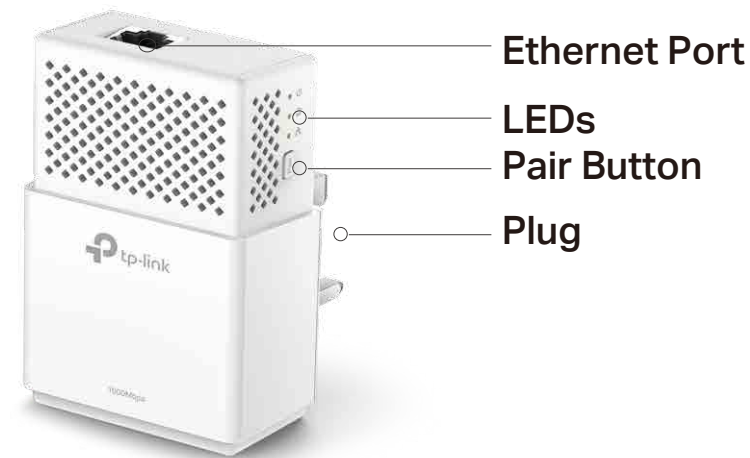

AV1000 Gigabit Powerline Starter Kit

Smooth HD Streaming
in Every Room

TL-PA7010 KIT

Highlights

HomePlug AV2 Standard Compliant

The HomePlug AV2 standard creates high-speed data transfer rates of up to 1000Mbps to support all your online activities.

Gigabit Ethernet for Fast Connections

One Gigabit Ethernet port provides reliable high-speed wired connections for game consoles, smart TVs, STB and more.

Features

Speed

- Ultra-fast Powerline Speed – HomePlug AV2 standard compliant, high-speed data transfer rate of up to 1000Mbps, ideal for Ultra HD streaming and online gaming

Range

- 300-meter Range – Up to 300-meter range over the household power circuit.

Energy Saving

- Power Saving – Power Saving Mode helps reducing power consumption by up to 85%

Ease of Use

- Plug and play – Plug and play, no configuration required
- No new wires – No new wires, use existing electrical wiring to expand your home network
- TP-Link tpPLC – Allows you to easily manage your network using the intuitive tpPLC App or the tpPLC Utility

Security

- Pair Button – 128-bit AES encryption easily at a push of "Pair" Button

Specifications

Hardware

- Plug Type: UK
- Standards and Protocols: HomePlug AV2, HomePlug AV, IEEE 1901, IEEE 802.3, IEEE 802.3u, IEEE 802.3ab
- Power Consumption: Maximum: 2.72W
Typical: 2.3W
Standby: 0.5W
- Range: 300 Meters over electrical circuit
- Interface: 1 * Gigabit Ethernet Port
- Button: Pair Button
- LED Indicator: Power, Powerline, Ethernet
- Dimensions (W x D x H): 3.8×2.4×1.4 in. (98 x 60 x 36 mm)