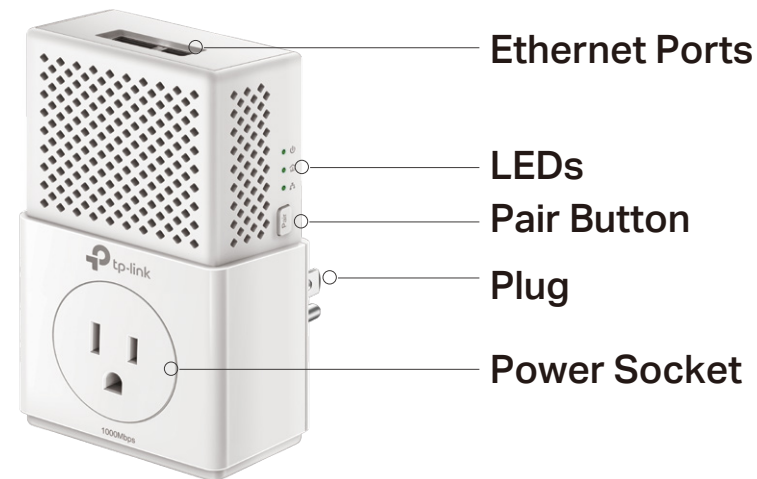

AV1000 2-port Gigabit Passthrough Powerline Starter Kit

Smooth HD Streaming
on Multiple Devices

TL-PA7020P KIT

Highlights

HomePlug AV2 Standard Compliant

The HomePlug AV2 standard creates high-speed data transfer rates of up to 1000Mbps to support all your online activities.

Internet from Any Outlet

The AV1000 2-port Gigabit Passthrough Powerline Starter Kit brings internet to any area with a power outlet using your home's electrical wiring.

Features

Speed

- **Ultra-fast Powerline Speed** – HomePlug AV2 standard compliant, high-speed data transfer rate of up to 1000Mbps, ideal for Ultra HD streaming and online gaming
- **Multiple Gigabit Ports** – 2 Gigabit Ethernet Ports allow your TVs, game consoles or PCs to connect to the internet at high speeds

Range

- **300-meter Range** – Up to 300-meter range over the household power circuit.

Security

- **Pair Button** – 128-bit AES encryption easily at a push of "Pair" button

Reliability

- **Mains Filter** – Mains Filter inside the outlet reduces electrical noise interference and improves powerline communication performance

Energy Saving

- **Power Saving** – Power Saving Mode helps reducing power consumption by up to 85%

Specifications

Hardware

- Plug Type: US
- Standards and Protocols: HomePlug AV2, HomePlug AV, IEEE 1901, IEEE 802.3, IEEE 802.3u, IEEE 802.3ab
- Power Consumption: Maximum: 3.32W
Typical: 3.02W
Standby: 0.473W
- Range: 300 Meters over electrical circuit
- Interface: 2 * Gigabit Ethernet Port, Power Socket
- Button: Pair Button
- LED Indicator: Power, Powerline, Ethernet
- Dimensions (W x D x H): 5.0*2.8*1.7 in. (126 x 71x 42 mm)