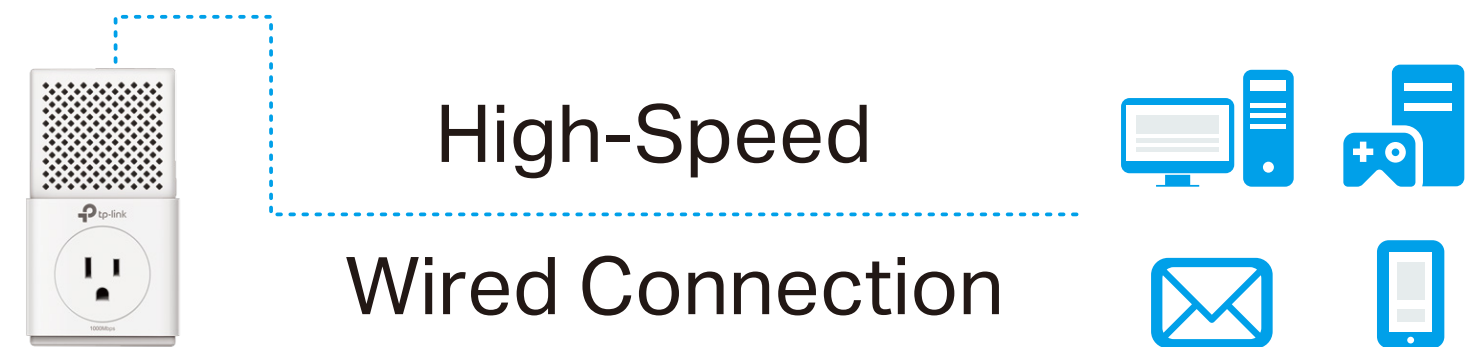

AV1000 2-port Gigabit Passthrough Powerline Starter Kit

Smooth HD Streaming
on Multiple Devices

TL-PA7020P KIT

Highlights

HomePlug AV2 Standard Compliant

The HomePlug AV2 standard creates high-speed data transfer rates of up to 1000Mbps to support all your online activities.

Gigabit Ethernet for Fast Connections

Two Gigabit Ethernet ports provide reliable high-speed wired connections for game consoles, smart TVs, STB and more.

Highlights

Plug, pair and Play!

Powerline adapters and extenders must be deployed in a set of two or more.

Internet from Any Outlet

The AV1000 2-port Gigabit Passthrough Powerline Starter Kit brings internet to any area with a power outlet using your home's electrical wiring.

Features

Speed

- **Ultra-fast Powerline Speed** – HomePlug AV2 standard compliant, high-speed data transfer rate of up to 1000Mbps, ideal for Ultra HD streaming and online gaming
- **Multiple Gigabit Ports** – 2 Gigabit Ethernet Ports allow your TVs, game consoles or PCs to connect to the internet at high speeds