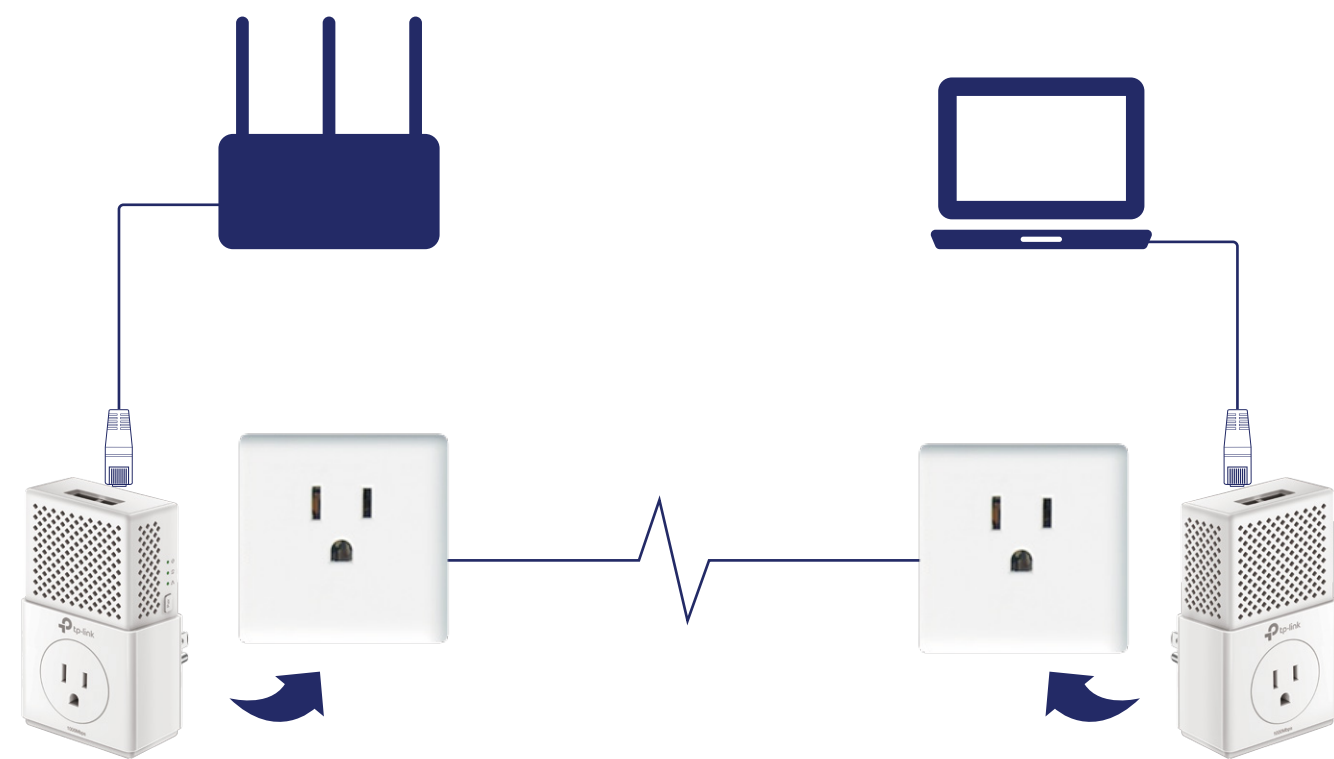

AV1000 2-port Gigabit Passthrough Powerline Starter Kit

Smooth HD Streaming
on Multiple Devices

TL-PA7020P KIT

Highlights

HomePlug AV2 Standard Compliant

The HomePlug AV2 standard creates high-speed data transfer rates of up to 1000Mbps to support all your online activities.

Gigabit Ethernet for Fast Connections

Two Gigabit Ethernet ports provide reliable high-speed wired connections for game consoles, smart TVs, STB and more.

Highlights

Plug, pair and Play!

Powerline adapters and extenders must be deployed in a set of two or more.

Internet from Any Outlet

The AV1000 2-port Gigabit Passthrough Powerline Starter Kit brings internet to any area with a power outlet using your home's electrical wiring.

Features

Speed

- **Ultra-fast Powerline Speed** – HomePlug AV2 standard compliant, high-speed data transfer rate of up to 1000Mbps, ideal for Ultra HD streaming and online gaming
- **Multiple Gigabit Ports** – 2 Gigabit Ethernet Ports allow your TVs, game consoles or PCs to connect to the internet at high speeds

Ease of Use

- **Plug, pair and play** – Plug, pair and play, no configuration required
- **No new wires** – No new wires, use existing electrical wiring to expand your home network
- **Keep your outlet** – An integrated socket lets you power regular devices as normal, and a built-in noise filter prevents them from interrupting the powerline signal.
- **TP-Link tpPLC** – Allows you to easily manage your network using the tpPLC Utility