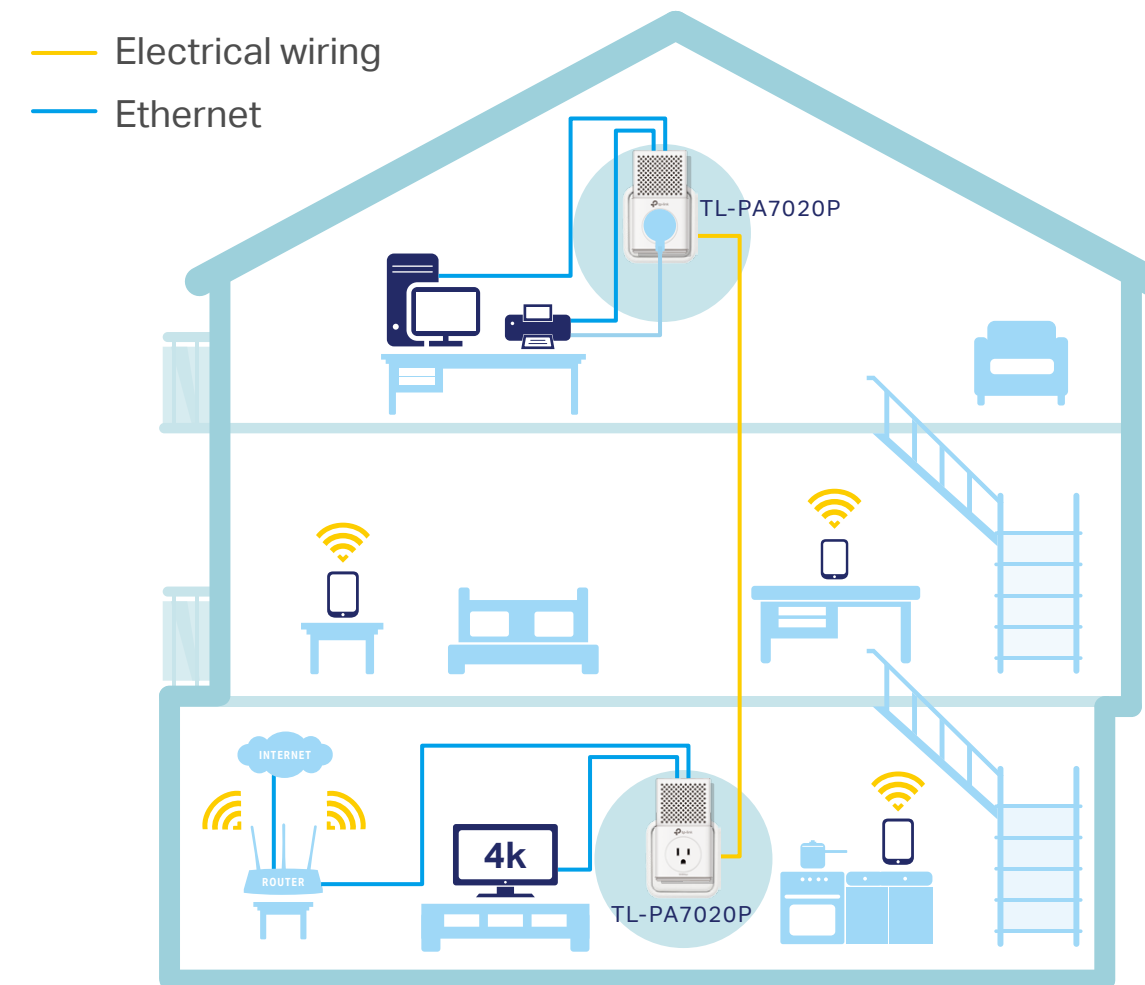

AV1000 2-port Gigabit Passthrough Powerline Starter Kit

Smooth HD Streaming
on Multiple Devices

TL-PA7020P KIT

Highlights

HomePlug AV2 Standard Compliant

The HomePlug AV2 standard creates high-speed data transfer rates of up to 1000Mbps to support all your online activities.

Gigabit Ethernet for Fast Connections

Two Gigabit Ethernet ports provide reliable high-speed wired connections for game consoles, smart TVs, STB and more.

Highlights

Plug, pair and Play!

Powerline adapters and extenders must be deployed in a set of two or more.

Internet from Any Outlet

The AV1000 2-port Gigabit Passthrough Powerline Starter Kit brings internet to any area with a power outlet using your home's electrical wiring.

Features

Speed

- **Ultra-fast Powerline Speed** – HomePlug AV2 standard compliant, high-speed data transfer rate of up to 1000Mbps, ideal for Ultra HD streaming and online gaming
- **Multiple Gigabit Ports** – 2 Gigabit Ethernet Ports allow your TVs, game consoles or PCs to connect to the internet at high speeds

Ease of Use

- **Plug, pair and play** – Plug, pair and play, no configuration required
- **No new wires** – No new wires, use existing electrical wiring to expand your home network
- **Keep your outlet** – An integrated socket lets you power regular devices as normal, and a built-in noise filter prevents them from interrupting the powerline signal.
- **TP-Link tpPLC** – Allows you to easily manage your network using the tpPLC Utility