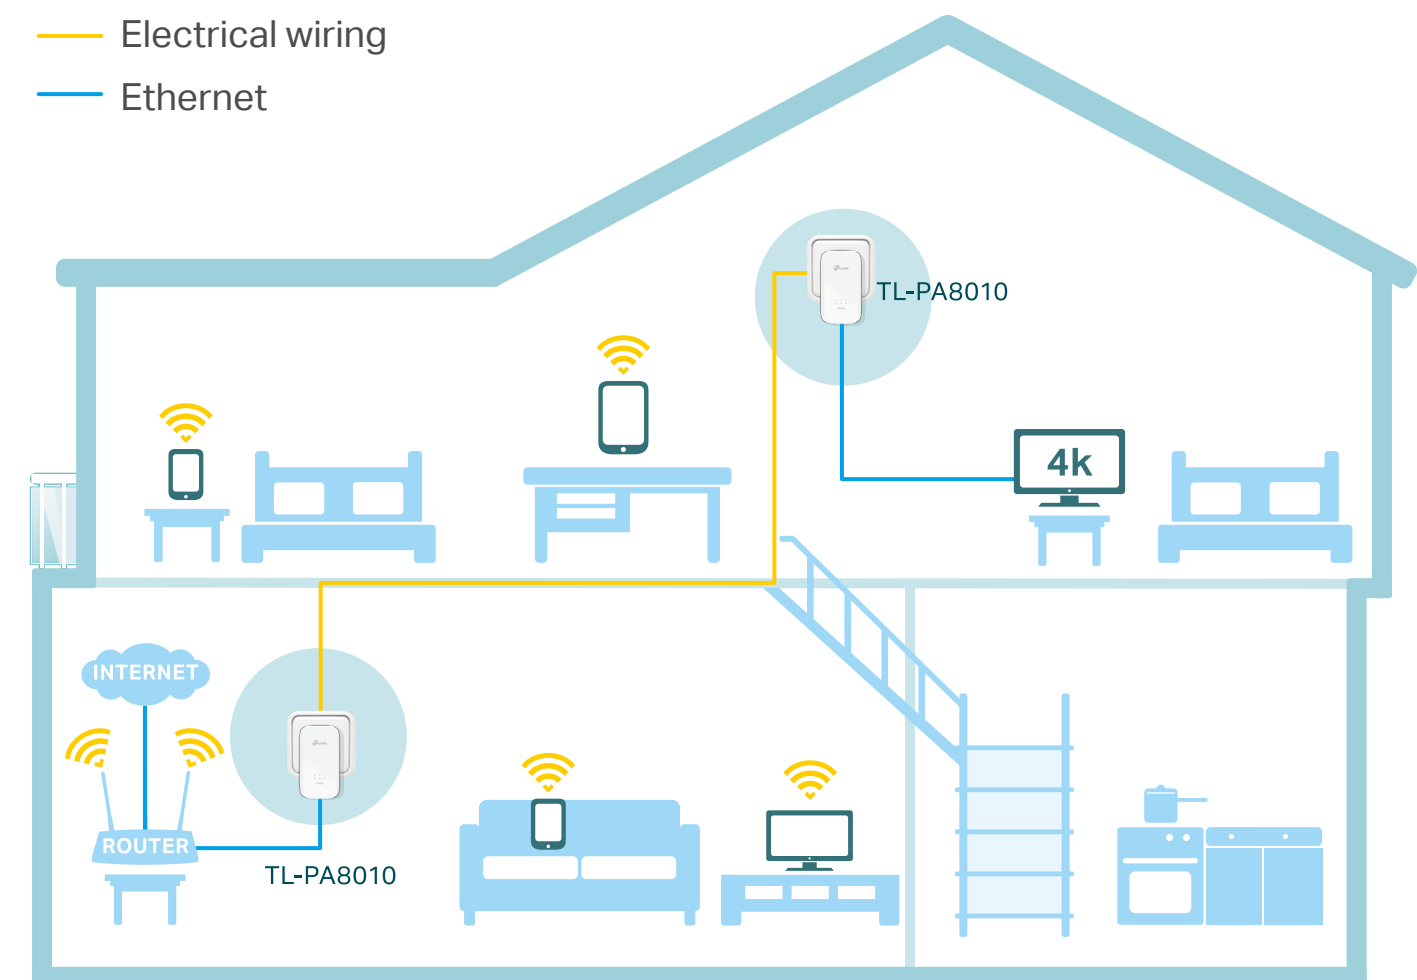

AV1300 Gigabit Powerline Starter Kit

Smooth Ultra HD Streaming
in Every Room

TL-PA8010 KIT

Highlights

HomePlug AV2 Standard Compliant

The HomePlug AV2 standard creates high-speed data transfer rates of up to 1300Mbps to support all your online activities.

Gigabit Ethernet for Fast Connections

2 × 2 MIMO technology is like adding an extra lane on a highway. It establishes multiple simultaneous connections so you can enjoy 2× faster, more stable powerline speeds.

Highlights

Plug and Play

Powerline adapters and extenders must be deployed in a set of two or more. Simply plug them into wall outlets and enjoy the internet.

Internet from Any Outlet

The AV1300 Gigabit Powerline Starter Kit brings internet to any area with a power outlet using your home's electrical wiring.

Features

Speed

- Ultra-fast Powerline Speed – HomePlug AV2 standard compliant, high-speed data transfer rate of up to 1300Mbps, ideal for Ultra HD streaming and online gaming
- Gigabit Port – Gigabit Ethernet Port allows your TV, game console or PC to connect to the internet at high speed