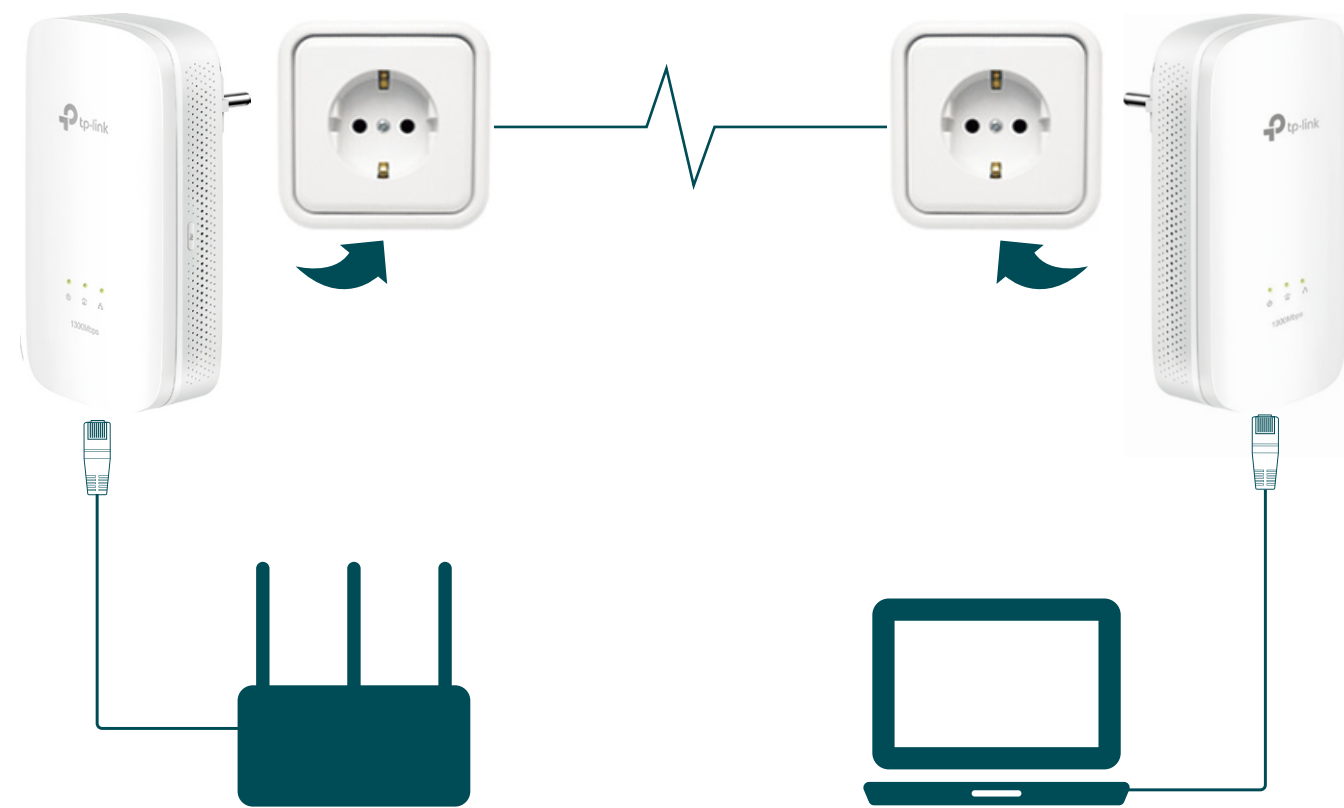

AV1300 Gigabit Powerline Starter Kit

Smooth Ultra HD Streaming
in Every Room

TL-PA8010 KIT

Highlights

HomePlug AV2 Standard Compliant

The HomePlug AV2 standard creates high-speed data transfer rates of up to 1300Mbps to support all your online activities.

Gigabit Ethernet for Fast Connections

2 × 2 MIMO technology is like adding an extra lane on a highway. It establishes multiple simultaneous connections so you can enjoy 2× faster, more stable powerline speeds.

Highlights

Plug and Play

Powerline adapters and extenders must be deployed in a set of two or more. Simply plug them into wall outlets and enjoy the internet.

Internet from Any Outlet

The AV1300 Gigabit Powerline Starter Kit brings internet to any area with a power outlet using your home's electrical wiring.

Features

Speed

- Ultra-fast Powerline Speed – HomePlug AV2 standard compliant, high-speed data transfer rate of up to 1300Mbps, ideal for Ultra HD streaming and online gaming
- Gigabit Port – Gigabit Ethernet Port allows your TV, game console or PC to connect to the internet at high speed