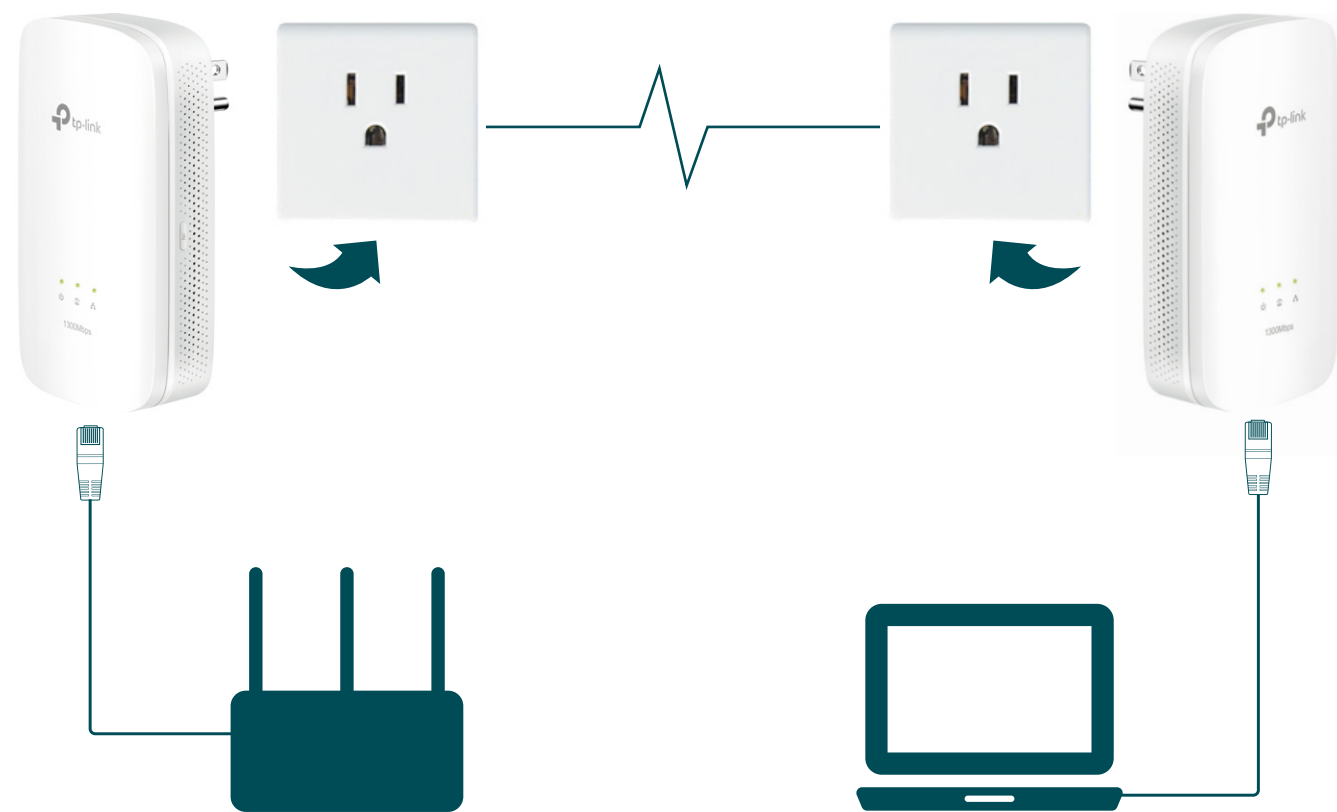

AV1300 Gigabit Powerline Starter Kit

Smooth Ultra HD Streaming
in Every Room

TL-PA8010 KIT

HomePlug
AV2 1300Mbps

2x2 MIMO
Technology

Plug and Play

Highlights

HomePlug AV2 Standard Compliant

The HomePlug AV2 standard creates high-speed data transfer rates of up to 1300Mbps to support all your online activities.

Gigabit Ethernet for Fast Connections

2 × 2 MIMO technology is like adding an extra lane on a highway. It establishes multiple simultaneous connections so you can enjoy 2× faster, more stable powerline speeds.

Highlights

Plug and Play

Powerline adapters and extenders must be deployed in a set of two or more. Simply plug them into wall outlets and enjoy the internet.

Internet from Any Outlet

The AV1300 Gigabit Powerline Starter Kit brings internet to any area with a power outlet using your home's electrical wiring.

Features

Speed

- Ultra-fast Powerline Speed – HomePlug AV2 standard compliant, high-speed data transfer rate of up to 1300Mbps, ideal for Ultra HD streaming and online gaming
- Gigabit Port – Gigabit Ethernet Port allows your TV, game console or PC to connect to the internet at high speed