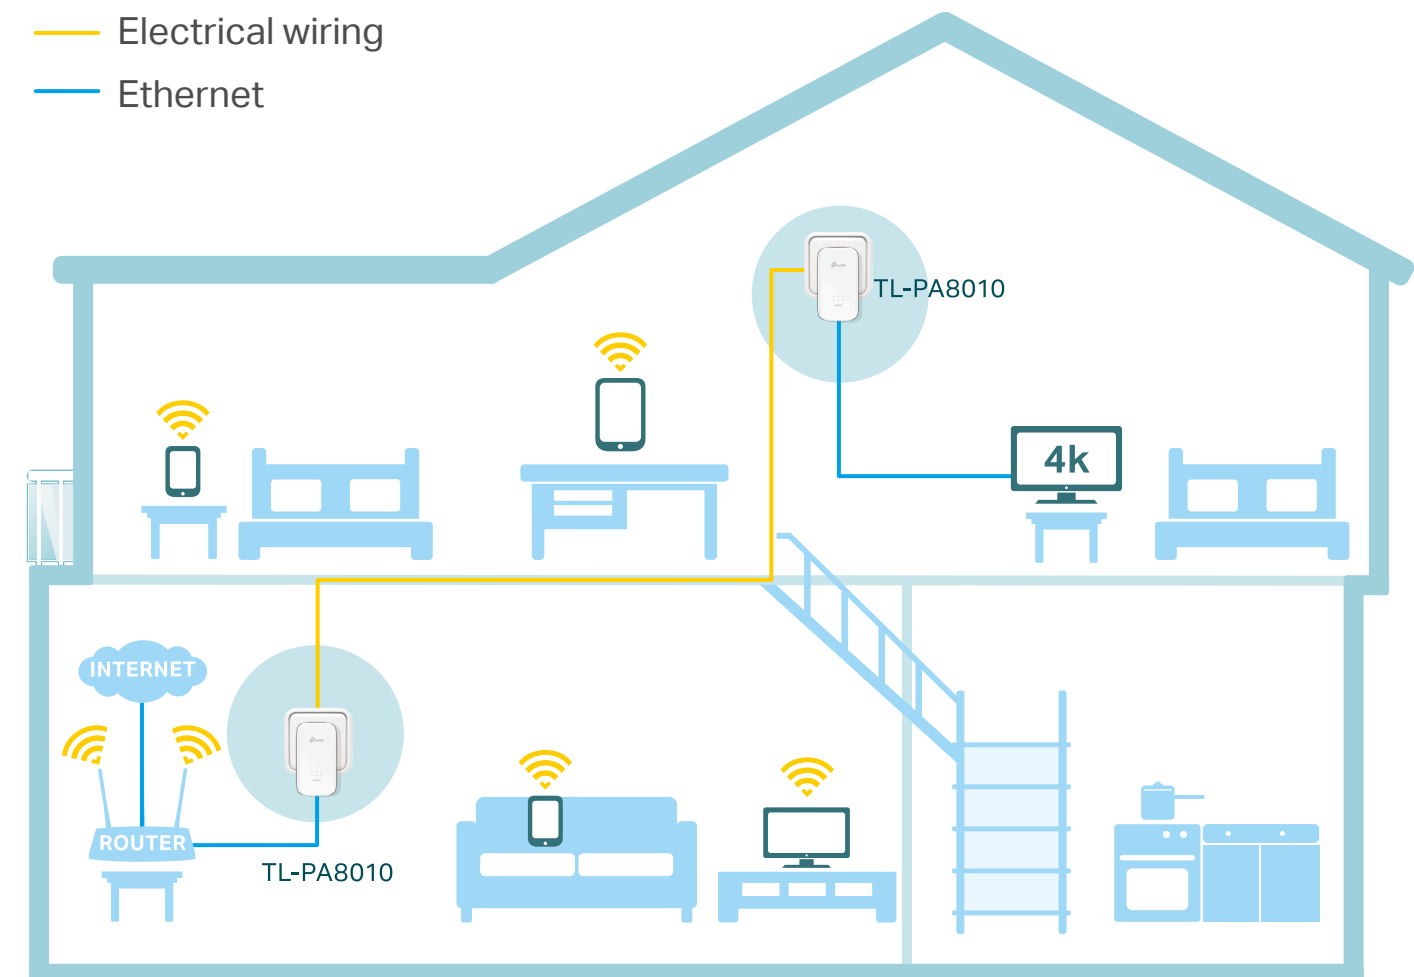

The HomePlug AV2 standard creates high-speed data transfer rates of up to 1300Mbps to support all your online activities.

Gigabit Ethernet for Fast Connections

2 × 2 MIMO technology is like adding an extra lane on a highway. It establishes multiple simultaneous connections so you can enjoy 2× faster, more stable powerline speeds.

Highlights

Plug and Play

Powerline adapters and extenders must be deployed in a set of two or more. Simply plug them into wall outlets and enjoy the internet.

Internet from Any Outlet

The AV1300 Gigabit Powerline Starter Kit brings internet to any area with a power outlet using your home's electrical wiring.

Features

Speed

- Ultra-fast Powerline Speed – HomePlug AV2 standard compliant, high-speed data transfer rate of up to 1300Mbps, ideal for Ultra HD streaming and online gaming
- Gigabit Port – Gigabit Ethernet Port allows your TV, game console or PC to connect to the internet at high speed

Ease of Use

- Plug and play – Plug and play, no configuration required
- No new wires – No new wires, use existing electrical wiring to expand your home network
- TP-Link tpPLC – Allows you to easily manage your network using the tpPLC Utility