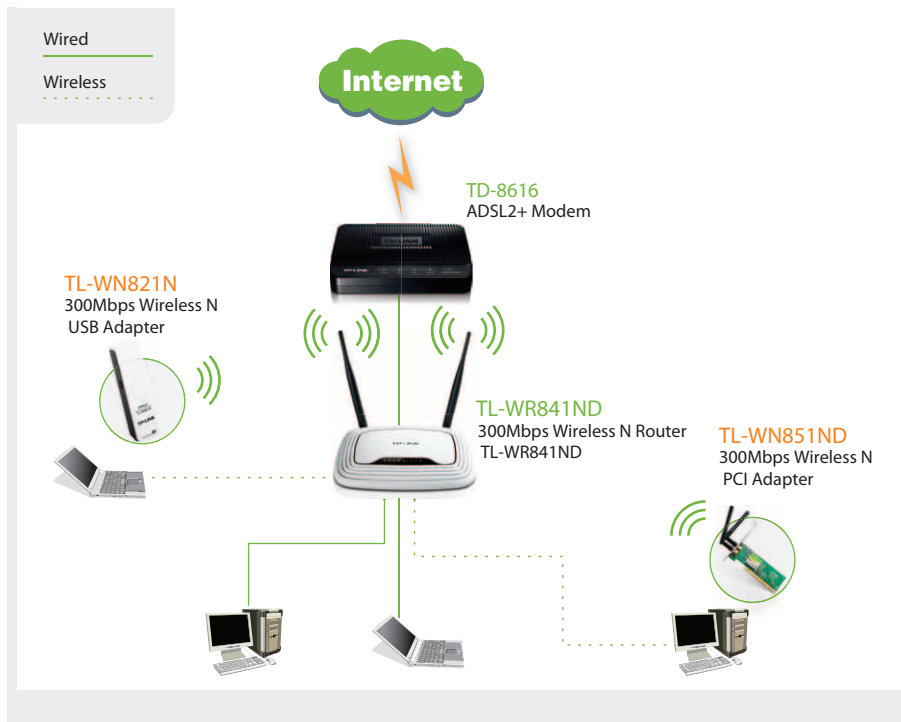

Diagram:

Package contents:

- 300Mbps Wireless N USB Adapter TL-WN821N
- One USB extension cable
- Quick Installation Guide
- Resource CD, including:
  - TL-WN821N Wireless Client Utility and Drivers
  - User Guide
  - Other Helpful Information

Related Products:

- 300Mbps Wireless N Router TL-WR841ND
- ADSL2+ Modem TD-8616
- 300Mbps Wireless N PCI Adapter TL-WN851ND