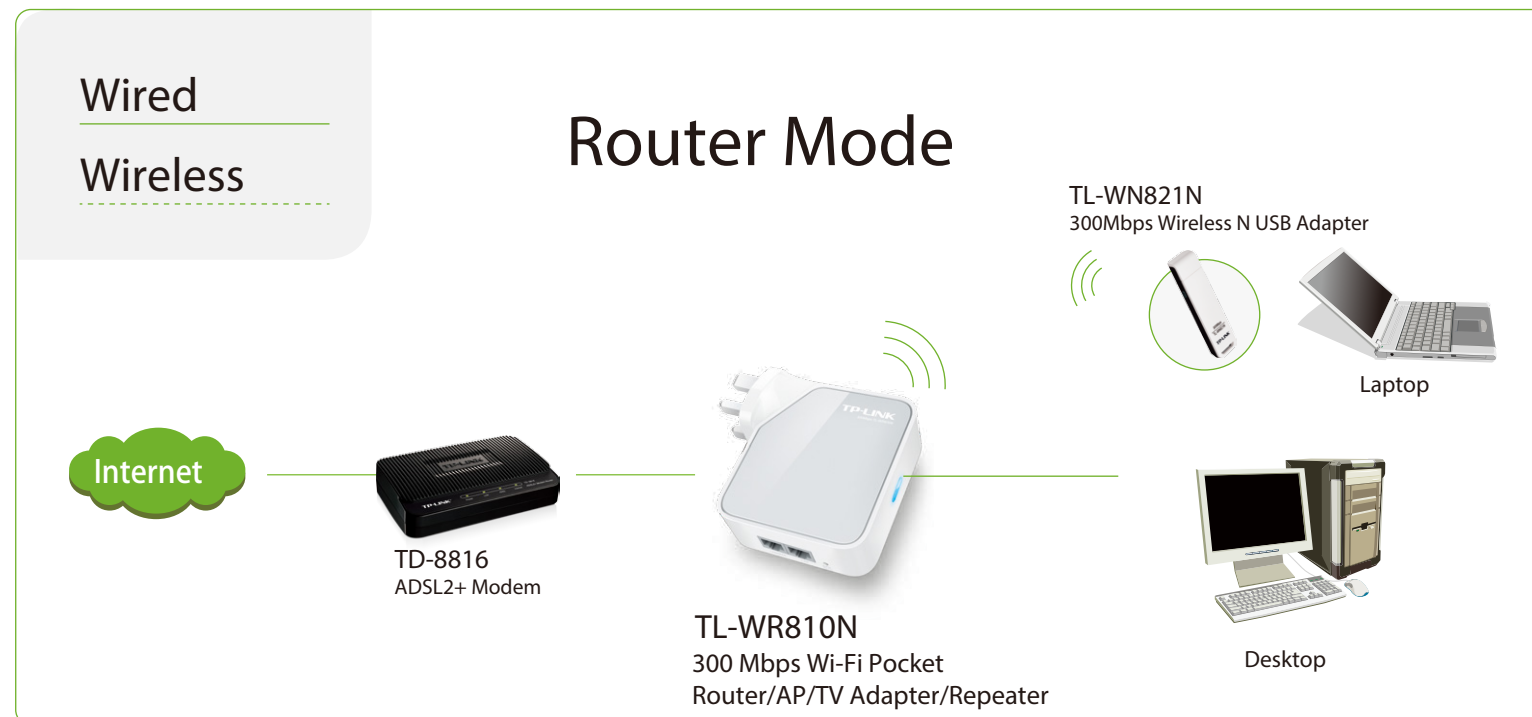

300Mbps

Wi-Fi Pocket Router/AP/TV Adapter/Repeater

TL-WR810N

Highlights

- 300Mbps wireless data rates is ideal for video streaming, online gaming and Internet calling
- Pocket size – Ideal for home and travel use
- Supports Router, Repeater, Client, and AP operation modes
- Built-in power adapter, no bulky adapter needed
- Easy installation in minutes

Features

Multiple Operating Modes

During Travel

- **Router Mode** - Instantly create a private wireless network and share Internet access with multiple Wi-Fi devices. Ideal for setup in most hotels.

At home

- **Range Extender Mode** - Extend existing Wi-Fi to improve signal strength and maximize coverage.
- **Client Mode** - Allow devices that require a wired connection to access an existing Wi-Fi network.
- **Access Point Mode** - Create a wireless network for Wi-Fi enabled devices.

Portable and Compact

TL-WR810N is small enough to put into your pocket and take on the road to share the Internet. Along with its built-in adapter, it is a perfect choice for travelers, students, or anyone else to work or play.