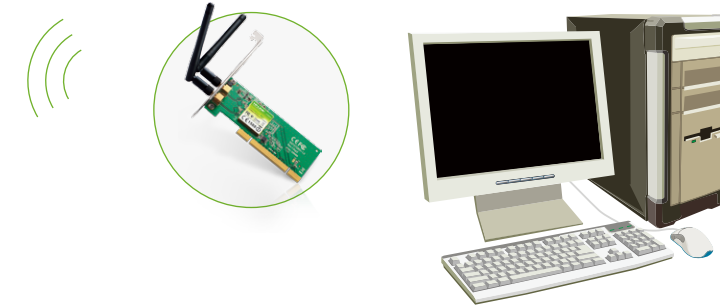

Portable and Compact

TL-WR810N is small enough to put into your pocket and take on the road to share the Internet. Along with its built-in adapter, it is a perfect choice for travelers, students, or anyone else to work or play.

Range Extender Mode

TL-WR841N
300Mbps Wireless N Router

TL-WR810N
300 Mbps Wi-Fi Pocket
Router/AP/TV Adapter/Repeater

TL-WN851ND
300Mbps Wireless N PCI Adapter

TL-WN821N
300Mbps Wireless N USB Adapter

AP Mode

Wired Ethernet
Connection

TL-WR810N
300 Mbps Wi-Fi Pocket
Router/AP/TV Adapter/Repeater

TL-WN851ND
300Mbps Wireless N PCI Adapter

TL-WN821N
300Mbps Wireless N USB Adapter

Specifications

Hardware Features

- **Interface:** 1 10/100Mbps WAN/LAN Port, 1 10/100Mbps LAN Port
1 Reset Button
1 Router/AP Repeater Client Button
- **Plug Type:** UK
- **Dimensions (W x D x H):** 3.2 x 2.8 x 1.1 in. (81 x 71 x 28 mm)
Wireless Standards: IEEE 802.11n, IEEE 802.11g, IEEE 802.11b