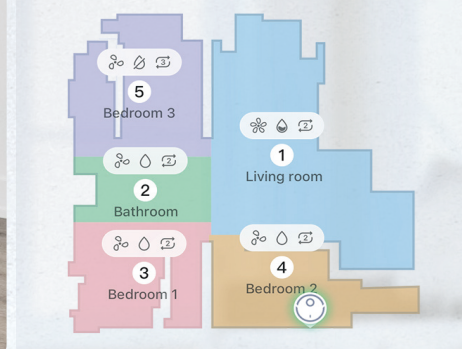

### Maps Your Home Accurately and Quickly

**Up to 5 Local-Stored Maps**

**Positioning In Real Time**

## Customizable Cleaning

**4-Mode Suction System**  
Matches flexible needs

**3-Level Electronic Mopping**  
Tackles sticky messes

**Simple Voice Control**  
With hundreds of custom-made built-in Alexa skills

**Personalized Schedules**  
Sync the robot's routine to your daily habits

**Individual Settings for Each Room**  
Customize different cleaning modes and schedules for each room

**Virtual Walls and No-Go Zones**  
Avoid troublesome areas