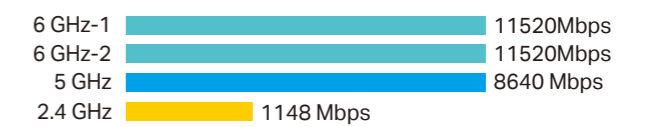

Boosted Seamless Coverage

Multi-Gigabit 10 Gbps Network[‡]

1× 10 Gbps Ethernet/Fiber Combo WAN/LAN port + 1× 10 Gbps WAN/LAN port + 2× 2.5 Gbps ports

Boosted Seamless Coverage

Mesh Wi-Fi coverage for over 9,000 ft² / 840 m² (3-pack)

Enhanced Security with HomeShield

Provides comprehensive network protection, robust parental controls, and real-time IoT security.[§]