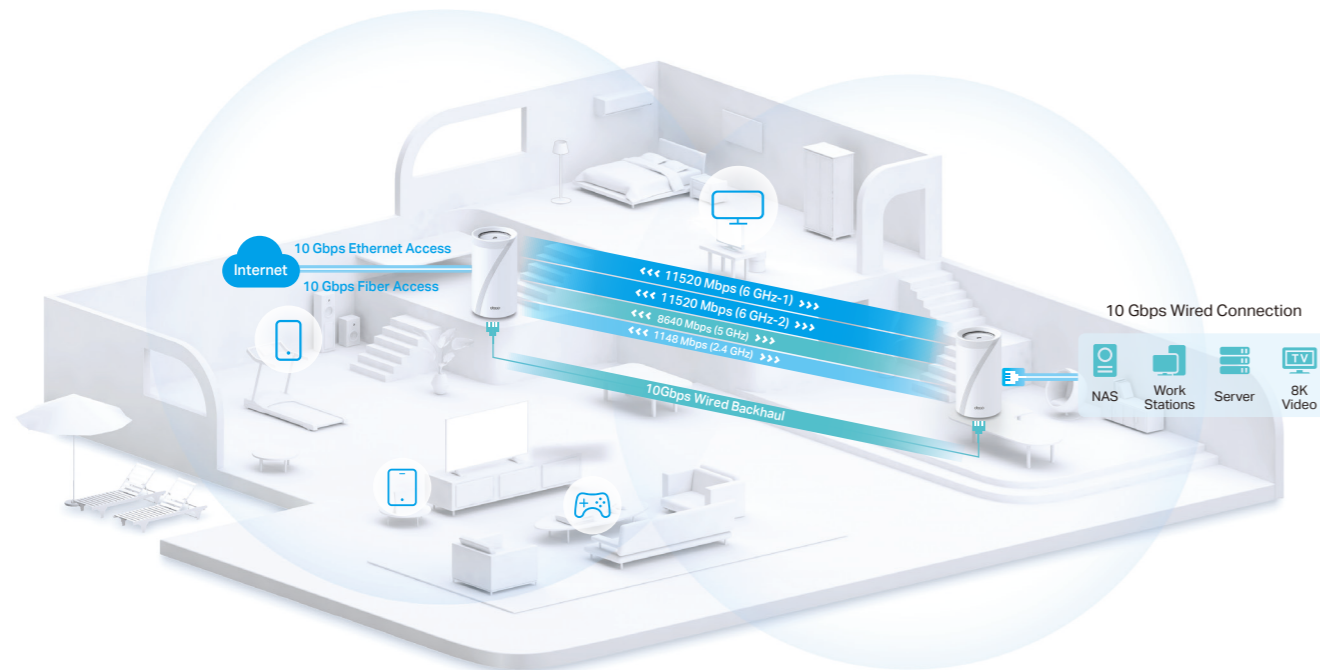

Mesh with the Latest Advanced Technology

Revolutionary Wi-Fi 7 Mesh: Whole Home Multi-Gigabit Connectivity

In the Wi-Fi 7 era, with the major upgrades of 4K-QAM, 320 MHz bandwidth, and Multi-Link Operation (MLO), you're able to access both wireless and wired 10 Gbps connectivity throughout your home, allowing you to achieve whole home multi-gigabit coverage.†