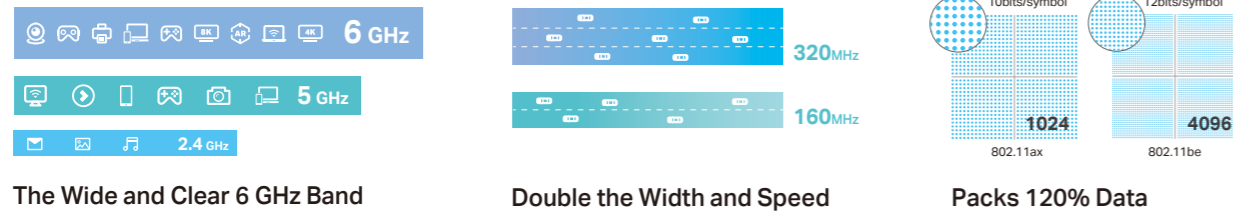

<sup>1</sup>Data from TP-Link laboratory testing. Actual results may vary due to environmental and product conditions.  
<sup>2</sup>Use of Wi-Fi 7 (802.11be), Wi-Fi 6E (802.11ax), and other features including MLO, 320 MHz Bandwidth, 4K-QAM, Multi-RU, OFDMA, MU-MIMO, and BSS Color requires clients to also support the corresponding features. Not all 320 MHz channels may be available in the 6 GHz band in some regions/countries due to regulatory restrictions. The 320 MHz bandwidth is only available on the 6 GHz band and may be unavailable in some regions/countries due to regulatory restrictions. The double channel width and speed refer to 320 MHz compared to 160 MHz for Wi-Fi 6 mesh.  
<sup>3</sup>10 Gbps internet speeds require compatible service plans and equipment. 10 Gbps and 2.5 Gbps ports cannot be concurrently configured as WAN ports.  
<sup>4</sup>HomeShield includes the Free Basic Plan. Fees apply for the Pro Plan. Visit tp-link.com/homeshield for more information.

Some software functions require subsequent software upgrades.

PN: 8392501178

5G Mesh Wi-Fi 7 HomeShield

A True Whole Home  
**Multi-Gigabit Mesh Wi-Fi Solution**

tp-link | deco

## Revolutionary Wi-Fi 7 Mesh: Whole Home Multi-Gigabit Connectivity

In the Wi-Fi 7 era, with the major upgrades of 4K-QAM, 320 MHz bandwidth, and Multi-Link Operation (MLO), you're able to access both wireless and wired 10 Gbps connectivity throughout your home, allowing you to achieve whole home multi-gigabit coverage.†