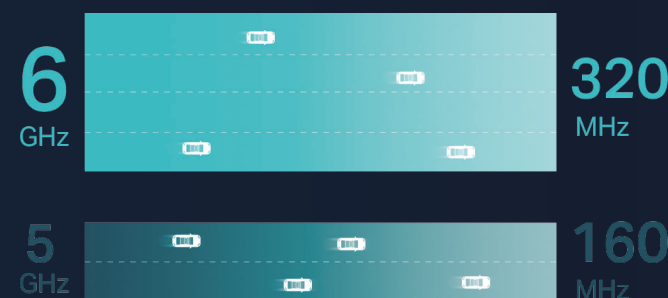

320 MHz Channels

Double the width, double the speed.††