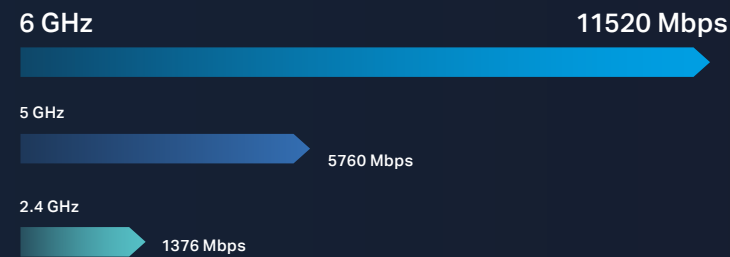

# Gaming Router

True 10G, True Acceleration, True Gaming

## True 10G, True Gaming

Enjoy true 10G networking, whether wireless or wired.

### Unrivaled Tri-Band Wi-Fi up to 19 Gbps†

Archer GE800, equipped with 12-stream tri-band, fuels your need for high-speed downloading and streaming.