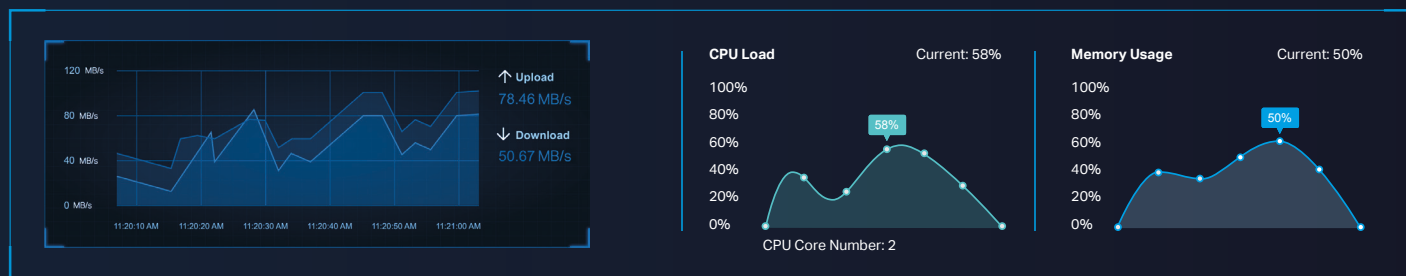

Wi-Fi 7

Easy-to-Use Game Panel to See the Real-time Game Statistics

See real-time latency, system utilization, and game duration at a glance on an exclusive game dashboard to ensure every detail is tweaked the way you like.

Comprehensive Gaming Traffic Monitoring and Reports

Gain insight and better control of your gaming network with comprehensive gaming traffic reports. The traffic of various periods can be displayed, including devices and applications.