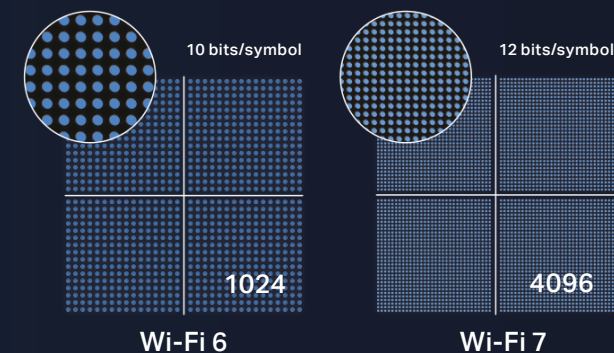

4K-QAM

Packs 120% more data than Wi-Fi 6 for higher speeds.‡

True Acceleration, True Gaming

Archer GE800 add a dedicated Game Center and focuses on what pro gamers care about — accelerated gaming experience, extremely low latency, and wired-level reliability — providing a wide range of tools to help you win more.

Quad Acceleration for Games

Accelerate your game streams and reduces latency to ensure your gaming stays immersive by accelerating game applications, game devices, and mobile games, with Game Server Acceleration by WFast GPN.

Accelerate Game Applications with QoS

Prioritize and accelerate your game applications to run at full speed even on a crowded network.

Accelerate Game Devices with the Gaming Port

Automatically prioritize traffic from the gaming device you connect. Its local network and internet traffic will take precedence over the rest.