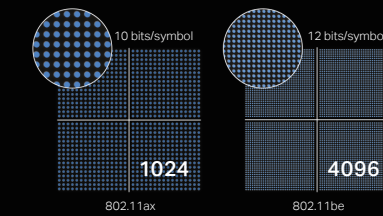

Packs 120% Data

4K-QAM enables each symbol to carry 12 bits, which means 20% higher theoretical transmission rates than Wi-Fi 6's 1024-QAM and higher transmission efficiency.