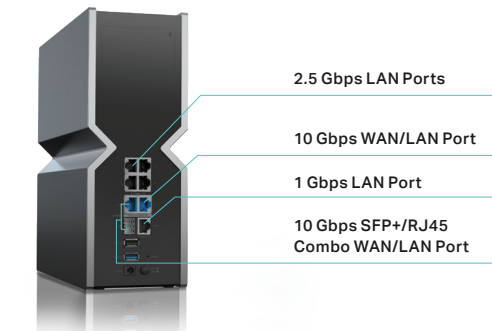

Archer BE800

BE19000 Tri-Band Wi-Fi 7 Router

BE19000 Tri-Band Wi-Fi 7
11520 Mbps (6 GHz) + 5760 Mbps (5 GHz) + 1376 Mbps (2.4 GHz)

10G Multi-Gig Ports
1x 10 Gbps WAN/LAN Port (RJ45/SFP+ Combo) + 1x 10 Gbps WAN/LAN Port + 4x 2.5 Gbps LAN Ports

Enhanced Security
TP-Link HomeShield

EasyMesh-Compatible*
Flexibly create a Mesh Network