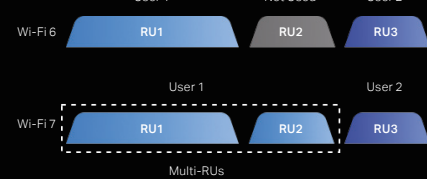

Makes Full Use of Every Resource