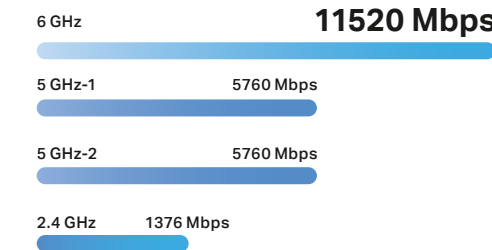

Quad Band Wi-Fi 7

Up to 24 Gbps quad-band Wi-Fi enables your devices to run at full speed. Archer BE900 communicates with multiple devices via 16 streams simultaneously. Enjoy fluent 4K/8K streaming, immersive AR/VR gaming, and blazing-fast downloads.

Revolutionary Design

12x Internal Antennas

Proprietary Wi-Fi optimization and 12x optimally positioned antennas deliver more capacity, stronger and more reliable connections, and less interference.

V-fold Design

Maintains a sharp aesthetic.