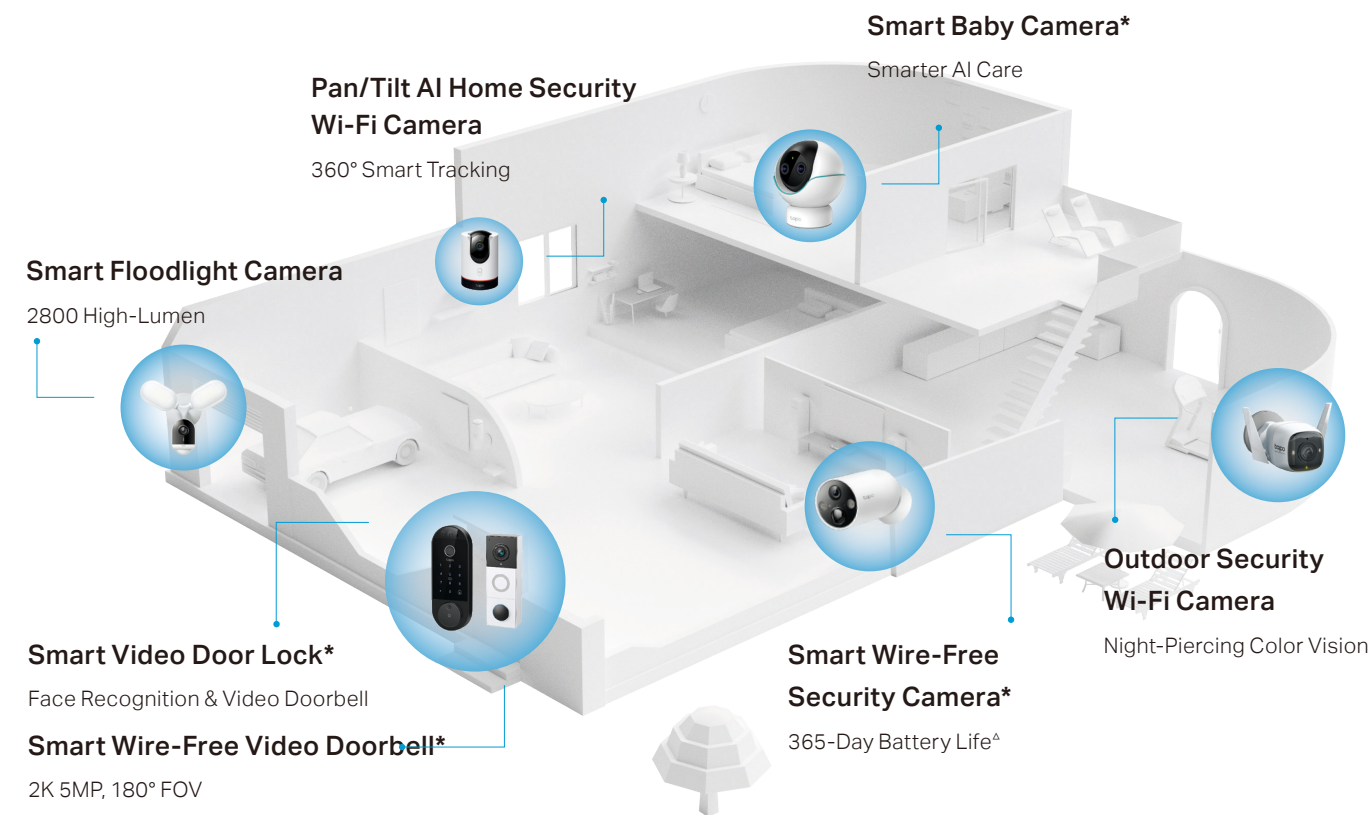

How Tapo Makes Sense for Your Home Security

▶ Whole-Home Security, One-Stop Solution

Based on rich experiences in network service and smart homes, Tapo has built a complete security ecosystem including cameras, doorbells, sensors, and more. Just enjoy your secure smart life with Tapo's one-stop, all-around care.