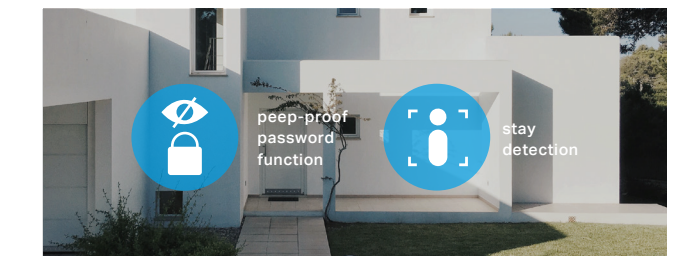

Multiple Security Technology

Ensure your safety with an ANSI-certified lock cylinder, peep-proof password function, stay detection, and more.