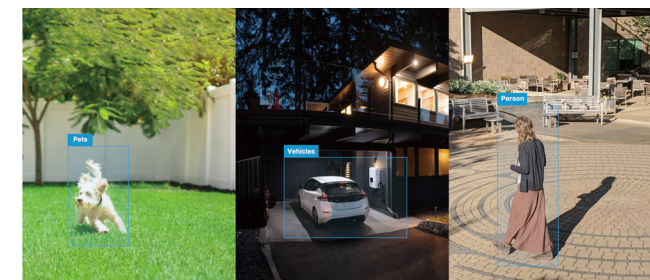

How Tapo Makes Sense for Your Home Security

▶ Whole-Home Security, One-Stop Solution

Based on rich experiences in network service and smart homes, Tapo has built a complete security ecosystem including cameras, doorbells, sensors, and more. Just enjoy your secure smart life with Tapo's one-stop, all-around care.

▶ All Devices in One App

Remote & Customizable Control

Set up your own schedules, motion detection zones, or smart actions and remotely control all devices anytime and anywhere for a hands-free smart lifestyle.

Alarm & Notification

Always know what is happening or what has motion through a live view or playback on the Tapo app to receive real-time notifications. Never miss a thing.

▶ Advanced Products, Powerful Functions

Cutting-Edge Technology for Lower-Light Conditions

Tapo C325WB & Tapo C525WB, Night-Piercing Color Vision Series

F1.0 Super-Aperture Lens

Captures 5x more light than traditional camera with F2.2, making it ideal for ultra-low light conditions.

1/1.79" Superior Sensor

More Accurate AI Detection with High-Speed Tracking

Tapo C225 & Tapo C520WS, Pan/Tilt AI Security Cameras.

Less False Alerts, More Ease

Say goodbye to endless and annoying false alarms thanks to Tapo's advanced deep-learning algorithms bringing you much more ease.

360° High-Speed Motion Tracking

See Wider and Clearer Around the Door

Tapo D235 & Tapo D130, Smart Video Doorbell

180° Ultra-Wide FOV, Head-to-Toe Images

Enhance your security view by capturing 4:3 head-to-toe images with high resolution and 180° FOV.

Smarter Life with More Powerful Control Center

Tapo H900, Smart HomeBase*

Multi-Center of Smart Home