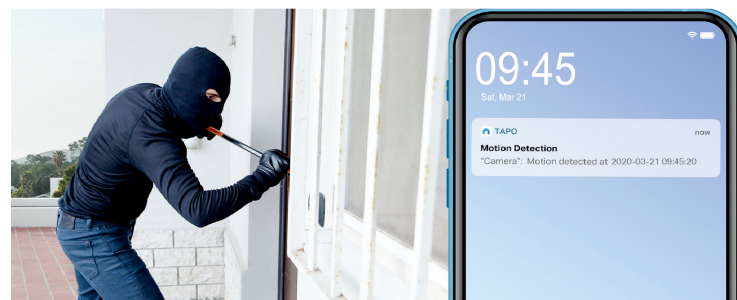

Alarm & Notification

Always know what is happening or what has motion through a live view or playback on the Tapo app to receive real-time notifications. Never miss a thing.