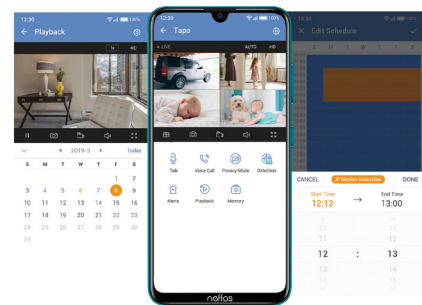

▶ All Devices in One App

Remote & Customizable Control

Set up your own schedules, motion detection zones, or smart actions and remotely control all devices anytime and anywhere for a hands-free smart lifestyle.