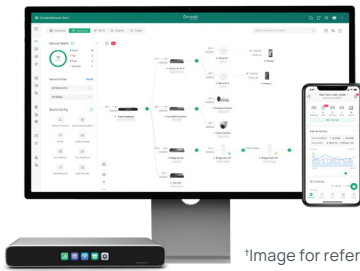

Manage

Networking

- Access Points
- Switches

Surveillance

- Cameras
- NVRs

All-in-One Control for Networking and Surveillance*

Centralized management on a single platform enables efficient operations and troubleshooting with real-time statistics and alerts.

License-Free Cloud Management for Unified, Scalable Networks & Surveillance

- Built-In Controller & VMS, No Extra Licensing*
- Scalable Management for Multiple Sites
- Manage Remotely via Web or App