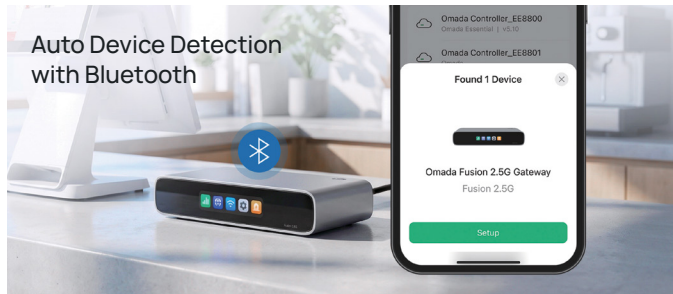

Homelabs

*The standard Fusion series supports networking features only. Surveillance features and related management are available exclusively on Fusion Pro and Fusion Max models. Features may vary by model.

Simplified Setup for Faster Deployment, Boosting Efficiency

Easily set up the Fusion Gateway via Bluetooth using the Omada App—no Wi-Fi required. Automatically discover and batch adopt all other Omada devices at once, saving time and simplifying IT deployment.