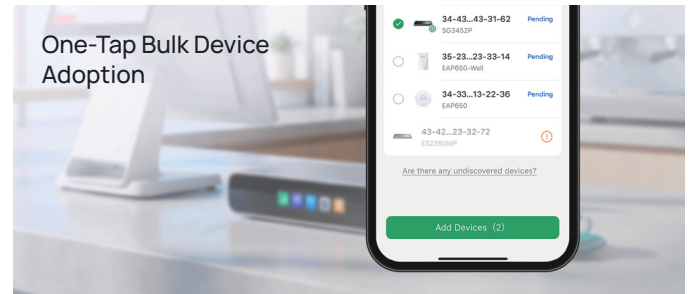

Simplified Setup for Faster Deployment, Boosting Efficiency

Easily set up the Fusion Gateway via Bluetooth using the Omada App—no Wi-Fi required. Automatically discover and batch adopt all other Omada devices at once, saving time and simplifying IT deployment.