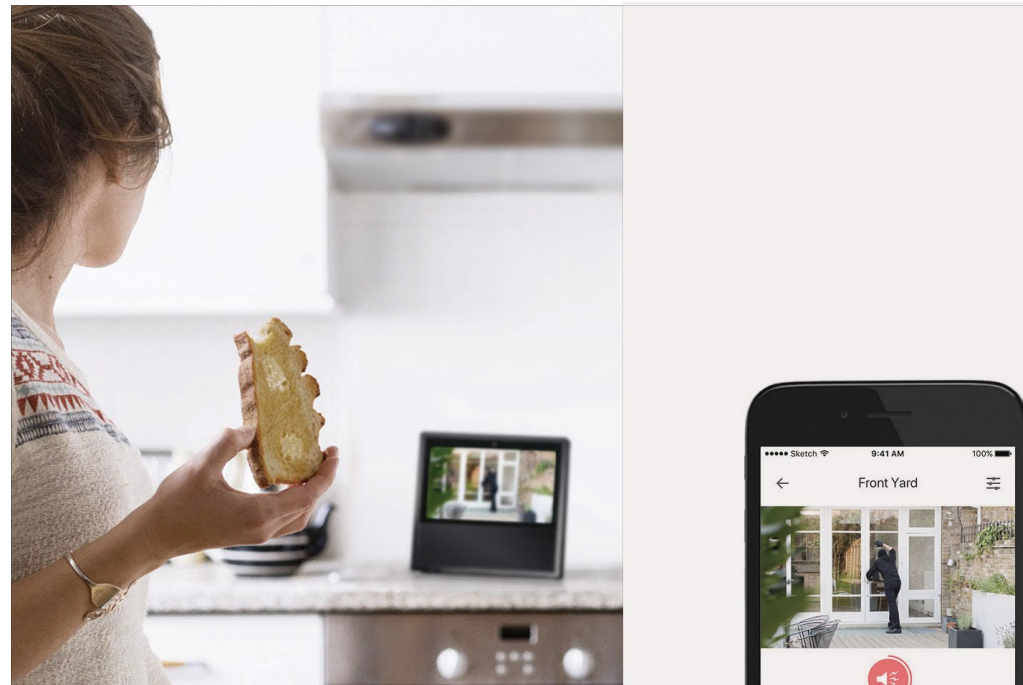

Kasa Cam Outdoor 24/7 Recording

KC420WS

2K HD Video

Color
Night View

IP65
Weatherproof

Highlights

See Color in the Night

Kasa Cam Outdoor offers sharp and full-color views day and night, rain or shine. Simply install on your home to ensure maximum coverage of your front or back yard. Receive instant notifications of potential dangers, then use the siren to scare away intruders.

Highlights

Watch from Anywhere

Watch live video at any time on your smartphone with the free Kasa Smart app. Even stream live video to any Alexa or Google Assistant supported display, like a Fire TV or Google Chromecast.

Your Home. One App.

Turn your home into a true smart home with Kasa Smart. Automate your lights and appliances with smart plugs, bulbs, and switches. Secure your home with Kasa Cameras. Control it all from the Kasa Smart app.

Features

2K HD Video

Sharp and clear 4 MP high-resolution video delivers more delicate details.

Live View from Anywhere

See, hear, and talk like you're there via your phone or any supported display.

Instant Notifications