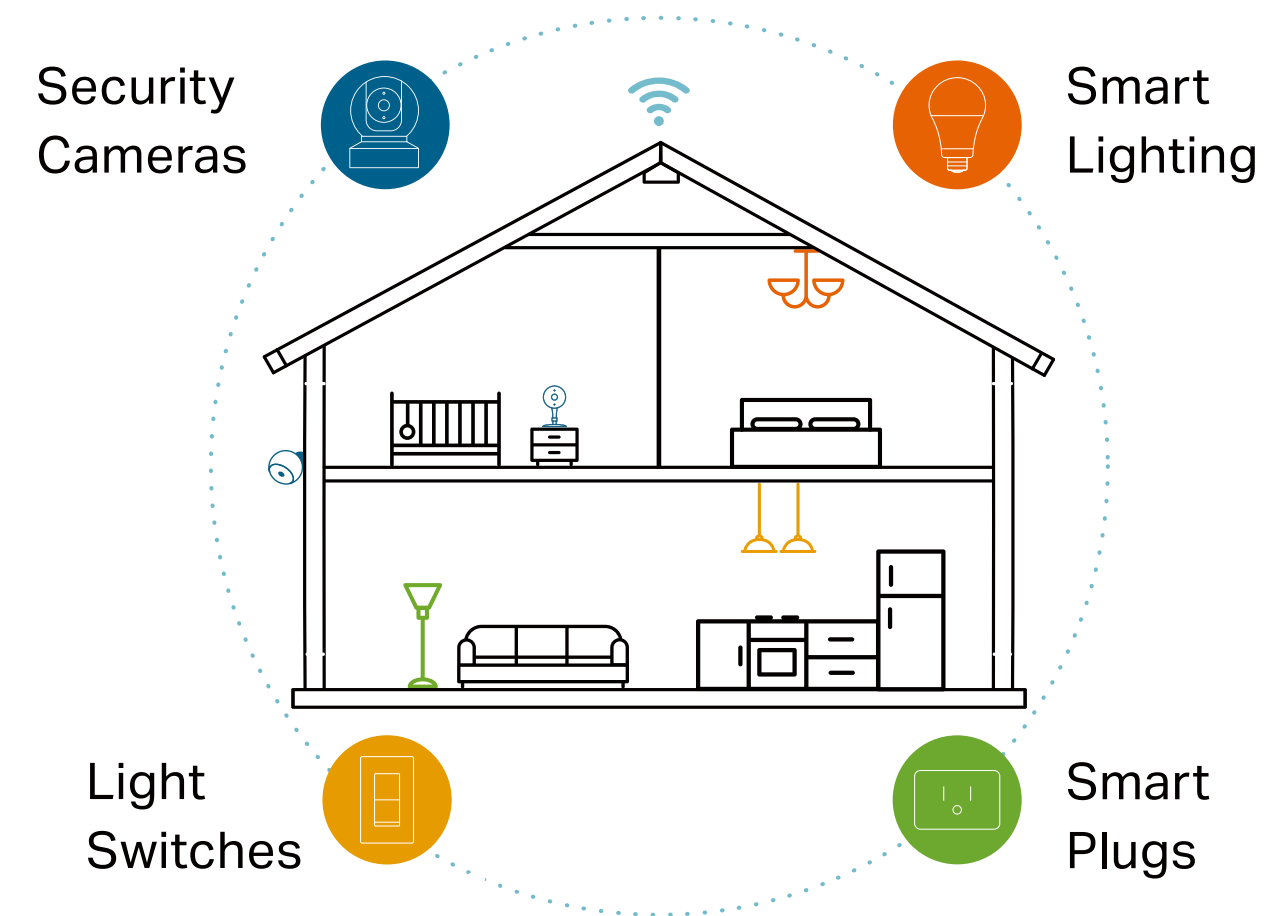

Kasa Cam Outdoor 24/7 Recording

KC420WS

2K HD Video

Color
Night View

IP65
Weatherproof

Highlights

See Color in the Night

Kasa Cam Outdoor offers sharp and full-color views day and night, rain or shine. Simply install on your home to ensure maximum coverage of your front or back yard. Receive instant notifications of potential dangers, then use the siren to scare away intruders.

*The app screen depicted is for visual reference only and does not necessarily represent actual product operation or app appearance.

Protect Your Outdoors

The Kasa Cam Outdoor has an IP65 rating that ensures your device is protected against rain and dust. Have peace of mind with your outdoors under watch.

Highlights

Watch from Anywhere

Watch live video at any time on your smartphone with the free Kasa Smart app. Even stream live video to any Alexa or Google Assistant supported display, like a Fire TV or Google Chromecast.

Your Home. One App.

Turn your home into a true smart home with Kasa Smart. Automate your lights and appliances with smart plugs, bulbs, and switches. Secure your home with Kasa Cameras. Control it all from the Kasa Smart app.