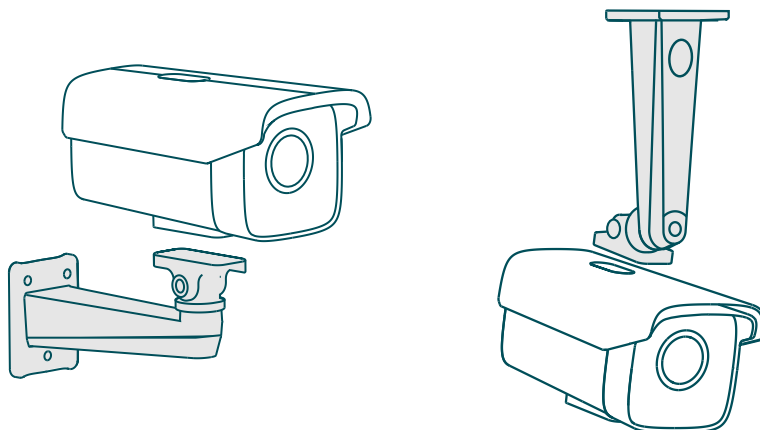

## // VIGI Surveillance Solution

The VIGI professional surveillance system by TP-Link is dedicated to protecting the business that you've worked hard to build—whenever, wherever.

Outstanding functions, reliable quality guarantees, and simplified installation work together to ensure your business stays safe and sound.

## // Flexible Installation

Find the perfect vantage point by simply securing your camera to an overhead or wall mounting bracket.