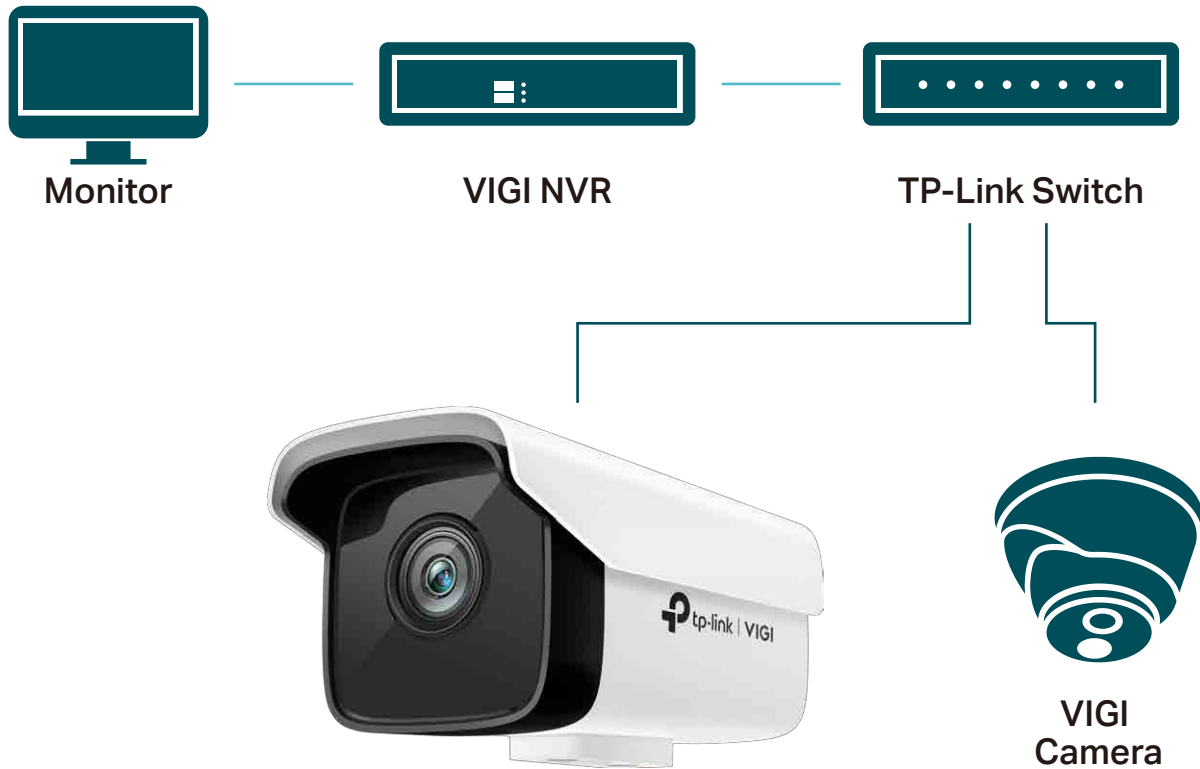

### **Smart IR**

Keeps objects from being under-rendered when far away or overexposed when close to camera at night.

### **Wide Dynamic Range**

Adjusts for lighting contrast to minimize shadowing effects and renders images true to life.

### **3D DNR**

Removes abnormal pixelation to provide clearer video and eliminate distortion.

## // Flexible Installation

Find the perfect vantage point by simply securing your camera to an overhead or wall mounting bracket.