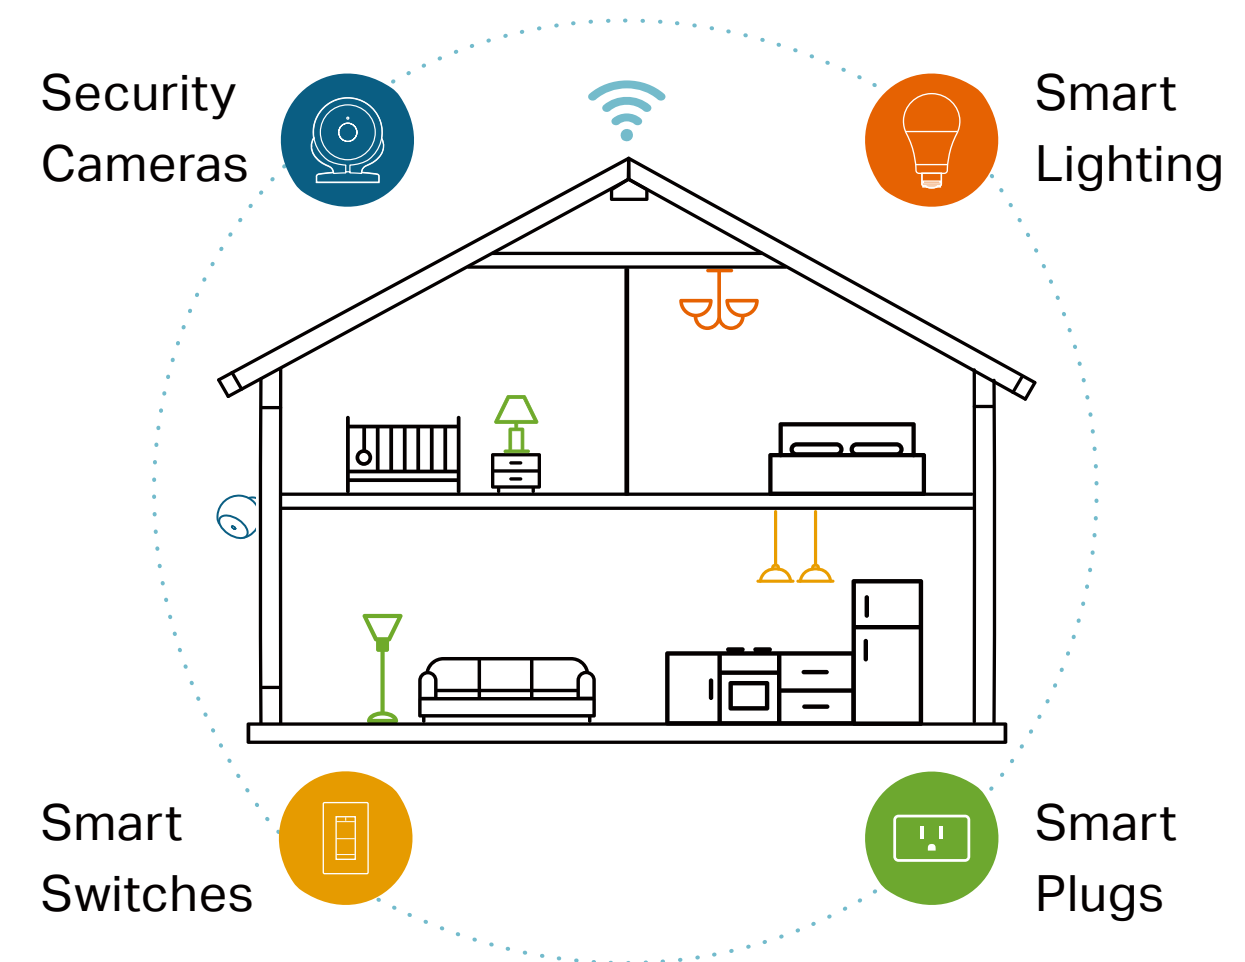

Turn your devices on and off, set schedules, and voice control works with Hey Google or Alexa. Compact design fits any standard outlet and leaves second outlet free.

Note: The app screen depicted is for visual reference only and does not necessarily represent actual product operation or app appearance.

Fast Setup Supported

Support Google Seamless Setup and Amazon Frustration-Free Setup, making the setup of your smart plug much easier.

Highlights

Scheduling

Turn your connected lamps, small appliances, holiday decorations, and other electrical devices on or off automatically to match your daily routine

Your Home. One App.

Turn your home into a true smart home with Kasa Smart. Automate your lights and appliances with smart plugs, bulbs, and switches. Secure your home with Kasa cameras. Control it all from the Kasa Smart app.

Learn more at tp-link.com/smarthome

Features

Ease of Use

- **Easy Setup** – Download the Kasa Smart app and follow app instructions to set up your plug
- **Remote Control** – The smart plug makes it easy to manage your household electronic devices anywhere in the world with the free Kasa Smart app on your phone