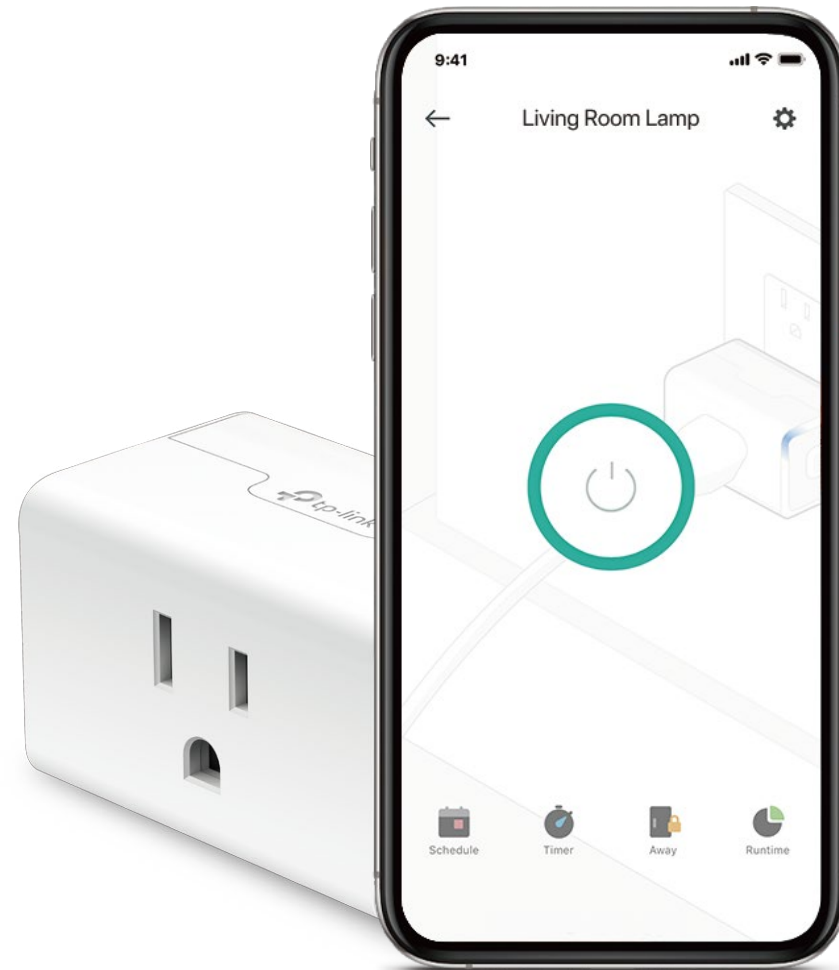

Kasa Smart Wi-Fi Plug Mini

HS105

Control from
Anywhere

Compact
Design

No Hub
Required

Home
Automation

Highlights

Flexible Control

Turn your devices on and off, set schedules, and voice control works with Hey Google or Alexa. Compact design fits any standard outlet and leaves second outlet free.

Note: The app screen depicted is for visual reference only and does not necessarily represent actual product operation or app appearance.

Your Home. One App.

Turn your home into a true smart home with Kasa Smart. Automate your lights and appliances with smart plugs, bulbs, and switches. Secure your home with Kasa cameras. Control it all from the Kasa Smart app.