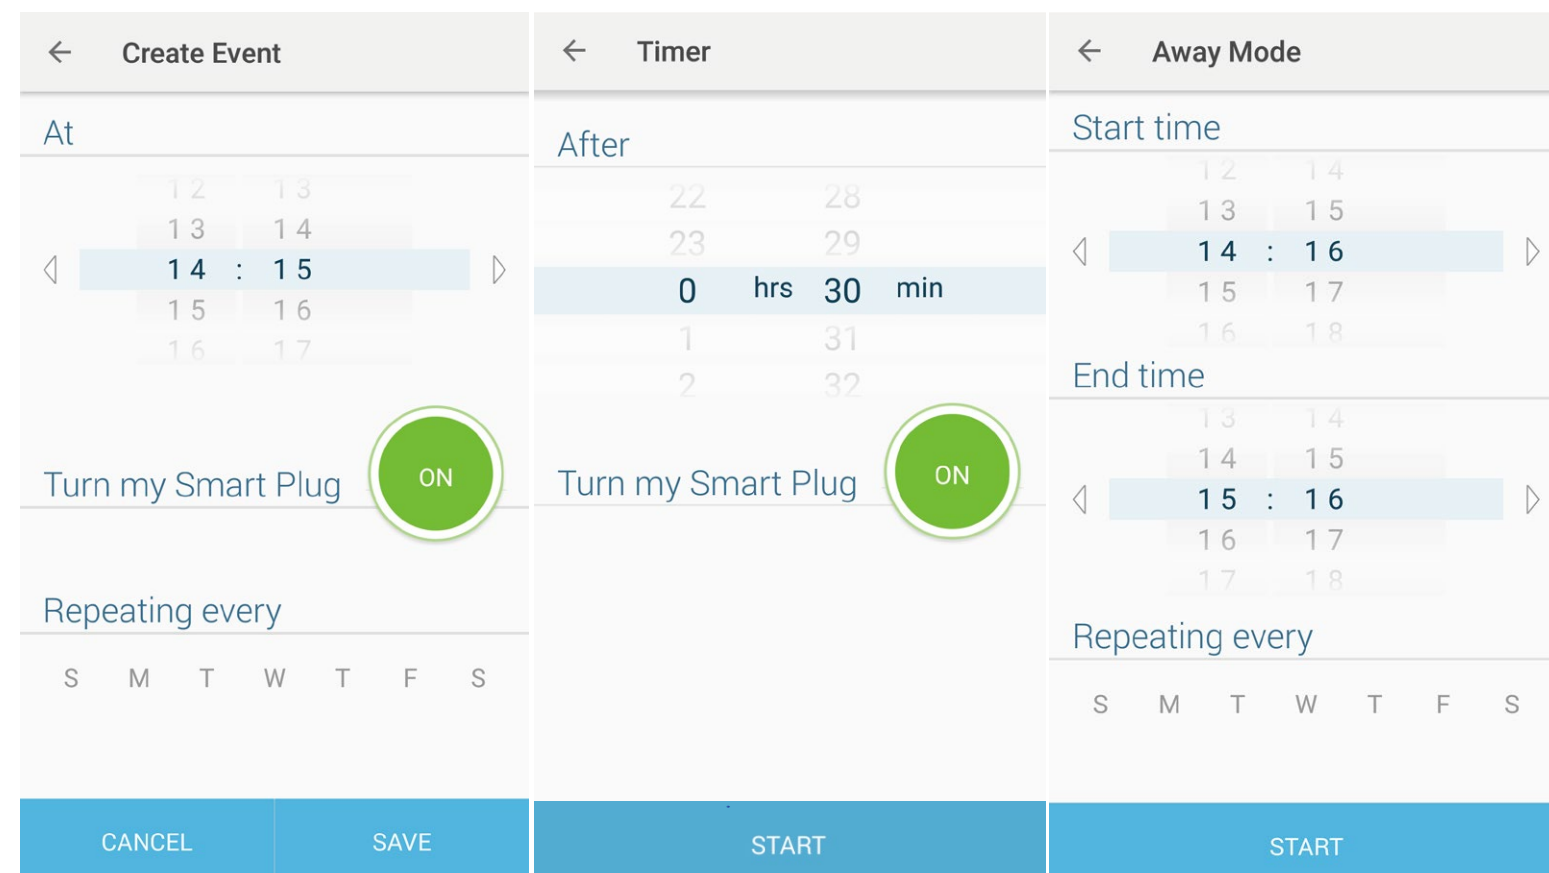

Turn your devices on and off, set schedules, and voice control works with Hey Google or Alexa. Compact design fits any standard outlet and leaves second outlet free.

Note: The app screen depicted is for visual reference only and does not necessarily represent actual product operation or app appearance.

Fast Setup Supported

Support Google Seamless Setup and Amazon Frustration-Free Setup, making the setup of your smart plug much easier.

Highlights

Scheduling

Turn your connected lamps, small appliances, holiday decorations, and other electrical devices on or off automatically to match your daily routine