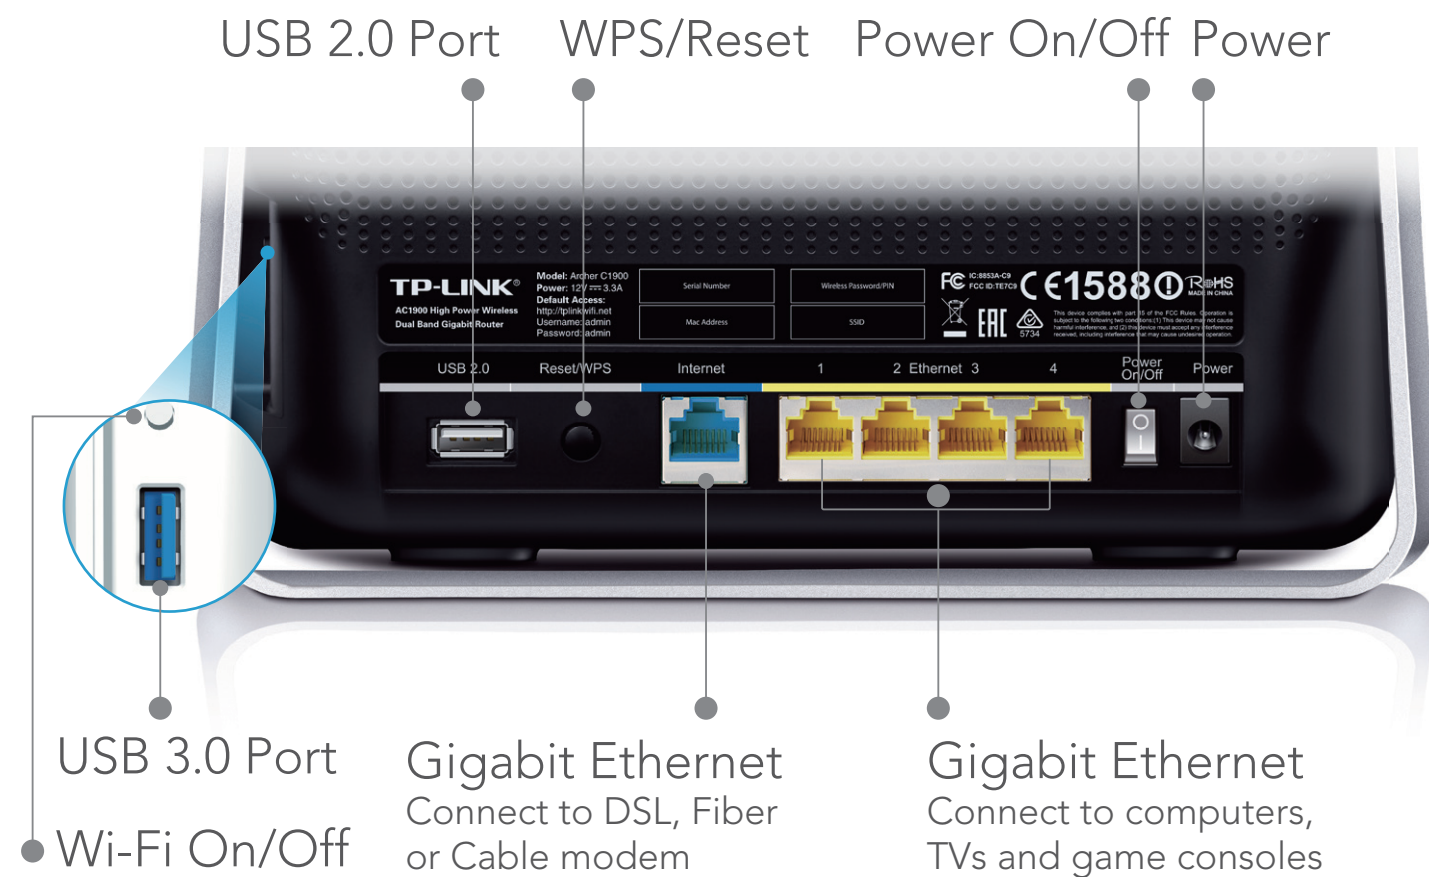

Specifications

Hardware

- **Ethernet Ports:** 4 10/100/1000Mbps LAN Ports & 1 10/100/1000Mbps WAN Port
- **USB Port:** 1 USB 3.0 Port + 1 USB 2.0 Port
- **Button:** WPS/Reset Button, Wireless On/Off Button, Power On/Off Button
- **External Power Supply:** 12V/3.3A
- **Dimensions (W x D x H):** 8.7 x 3.4 x 6.6 in. (221 x 86 x 168.5mm)
- **Antenna:** 3 Dual Band Detachable Antennas

Wireless

- **Wireless Standards:** IEEE 802.11ac/n/a 5GHz, IEEE 802.11b/g/n 2.4GHz
- **Frequency:** 2.4GHz and 5GHz
- **Signal Rate:** 1300Mbps at 5GHz, 600Mbps at 2.4GHz
- **Transmit Power:** CE: <20dBm(2.4GHz), <23dBm(5GHz)
  FCC: <30dBm
- **Reception Sensitivity:**
  - 5GHz: 11a 6Mbps: -94dBm
  - 11a 54Mbps: -76dBm
  - 11ac HT20: -68dBm
  - 11ac HT40: -64dBm
  - 11ac HT80: -60dBm
  - 2.4G: 11g 54Mbps: -77dBm
  - 11n HT20: -73dBm
  - 11n HT40: -71dBm
- **Wireless Function:** Enable/Disable Wireless Radio, WDS Bridge, WMM, Wireless Statistics
- **Wireless Security:** 64/128-bit WEP, WPA/WPA2, WPA-PSK/WPA-PSK2 encryptions