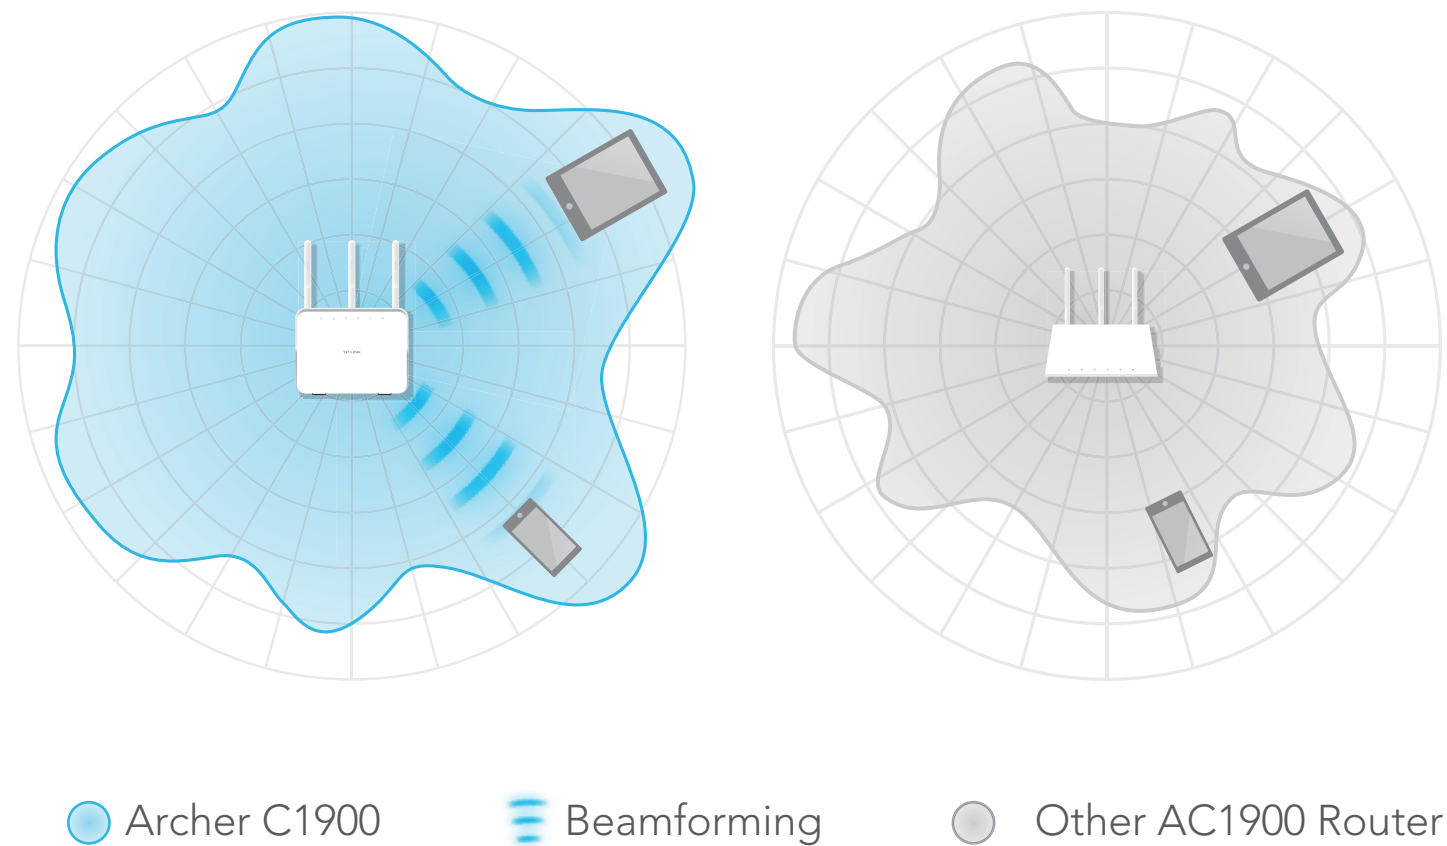

## Ease of Use

- **3-Step Quick Installation** – Easy Setup Assistant supporting multiple languages provides a quick & hassle free installation
- **Fast Encryption** – Easy one-touch WPA wireless security encryption with the WPS button
- **Easy On/Off** – Wi-Fi On/Off Button allows users to turn wireless radio on or off
- **Power On/Off** – Convenient power saving
- **Hassle-free Management with Tether App** – Tether App allows easy network management at your fingertips

## Security

- **Access Control** – Guest Network Access provides secure Wi-Fi access for guests
- **Parental Control** – Establish restricted access policies for all connected devices
- **Easy Bandwidth Management** – IP-based Bandwidth Control makes it easier for you to manage the bandwidth of connected devices
- **VPN Support** – Secure access to your home or office network from remote devices
- **Encryptions for Secure Network** – WPA-PSK/WPA2- PSK encryptions provide active defense against security threats for user networks

## Beamforming Technology For Laser-Focused Wi-Fi

Beamforming concentrates the Wi-Fi signal towards your devices, focusing the data transmission toward the most-needed directions. Superior Wi-Fi bandwidth utilization increases Wi-Fi range, delivering highly targeted and efficient Wi-Fi connections.