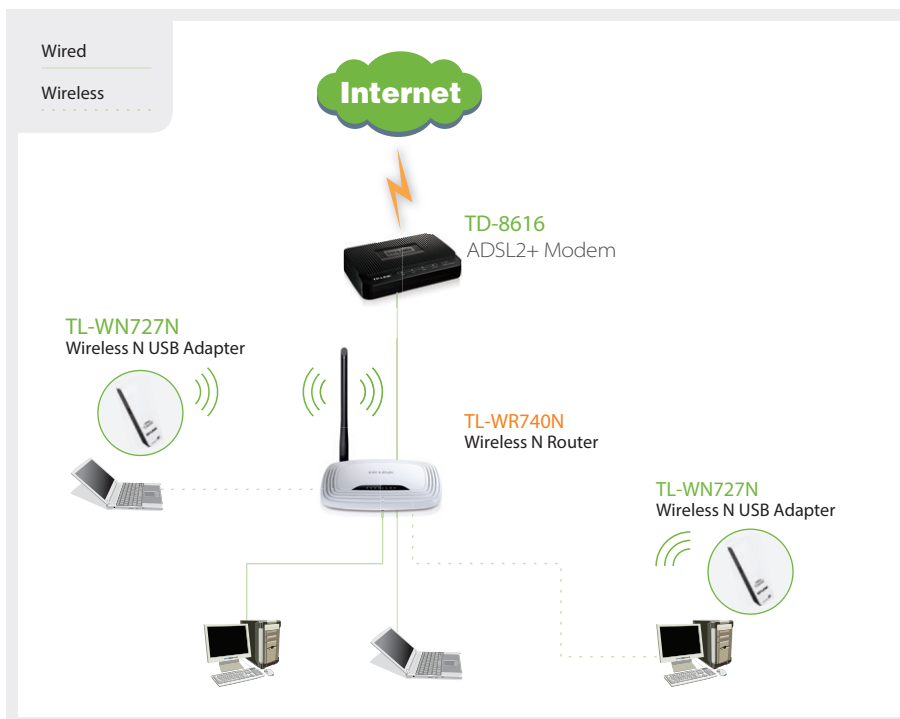

⊙ Specifications:

Standards	IEEE 802.11n, IEEE 802.11g, IEEE 802.11b
Interface	4 10/100M Auto-Sensing RJ45 LAN Port(Auto MDI/MDIX) 1 10/100M Auto-Sensing RJ45 WAN Port(Auto MDI/MDIX)
Wireless Signal Rates	Up to 150Mbps
Frequency Range	2.4-2.4835GHz
EIRP	<20dBm(EIRP)
Wireless Functions	Enable/Disable Wireless Radio, WDS Bridge, WMM, Wireless Statistics
Receiver Sensitivity	130M: -68dBm@10% PER 54M: -68dBm@10% PER 11M: -85dBm@8% PER 6M: -88dBm@10% PER 1M: -90dBm@8% PER
Antenna Type	5dBi Fixed Omni Directional Antenna
Software Functions	NAT, DoS Firewall, DHCP
Access Control	Parental Control, Local Management Control, Host List, Access Schedule, Rule Management
Operating temperature	0°C~40°C (32°F~104°F)
Storage temperature	-40°C~70°C (-40°F~158°F)
Operating humidity	10% ~ 90%, Non-Condensing
Storage humidity	5%~90%, Non-Condensing
Dimensions	6.9 x 4.6 x 1.3 in. (174 x 118 x 33 mm)

⊙ Diagram:

Package:

- Wireless N router TL-WR740N
- Power Adapter
- RJ-45 Ethernet Cable
- Resource CD
- Quick Setup Guide

Related Products:

- ADSL2+ Modem TD-8616
- Wireless N USB Adapter TL-WN727N