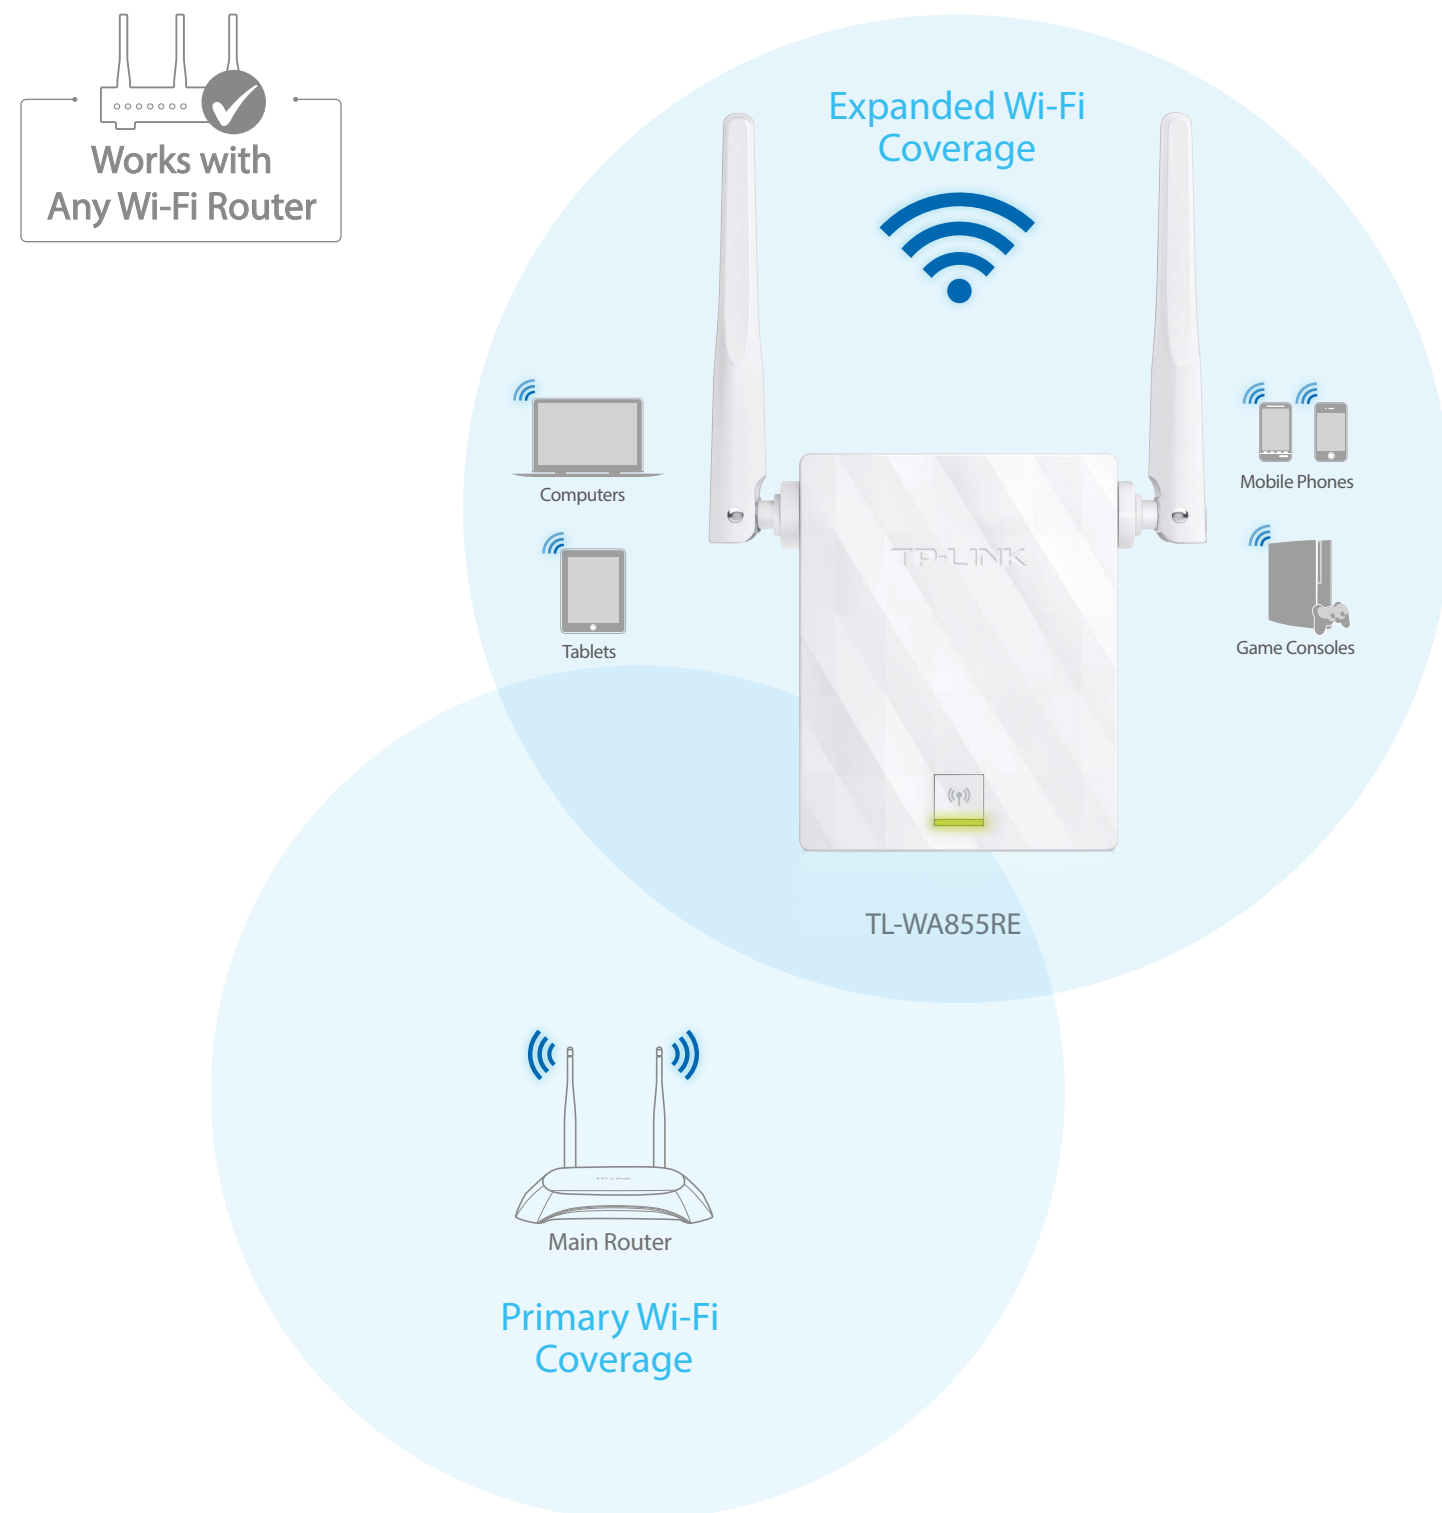

Description

The TP-LINK 300Mbps Wi-Fi Range Extender connects to your router wirelessly, strengthening and expanding its signal into areas it can't reach on its own. Featuring 2 external antennas with MIMO technology, the TL-WA855RE boosts speeds and increases efficiency throughout the network.

Features

Speed

- N300 Wi-Fi Speeds– Provides fast Wi-Fi access up to 300Mbps.
- Fast Ethernet Port – Acts as a wireless adapter to connect wired devices.

Reliability

- Reliable Connection – Two external antennas with MIMO technology for better Wi-Fi coverage and reliable wireless connections.
- Universal Compatibility – Works with any Wi-Fi router.

Ease of Use

- Easy Two Touch Setup – Press the WPS button on your router and the Range Extender button on the TL-WA855RE within 2 minutes to easily expand wireless coverage.
- Intelligent Signal Indicator – Intelligent signal lights help to find the best location for optimal Wi-Fi coverage by showing the signal strength.
- Compact Design – For easy and flexible deployment.

Ease of Use

Expanding your network should be easy. You can get set up in seconds with its RE button. And the Intelligent Signal Indicator LED provides a simple, color-coded indication of whether your range extender is too close to or too far from the main router.