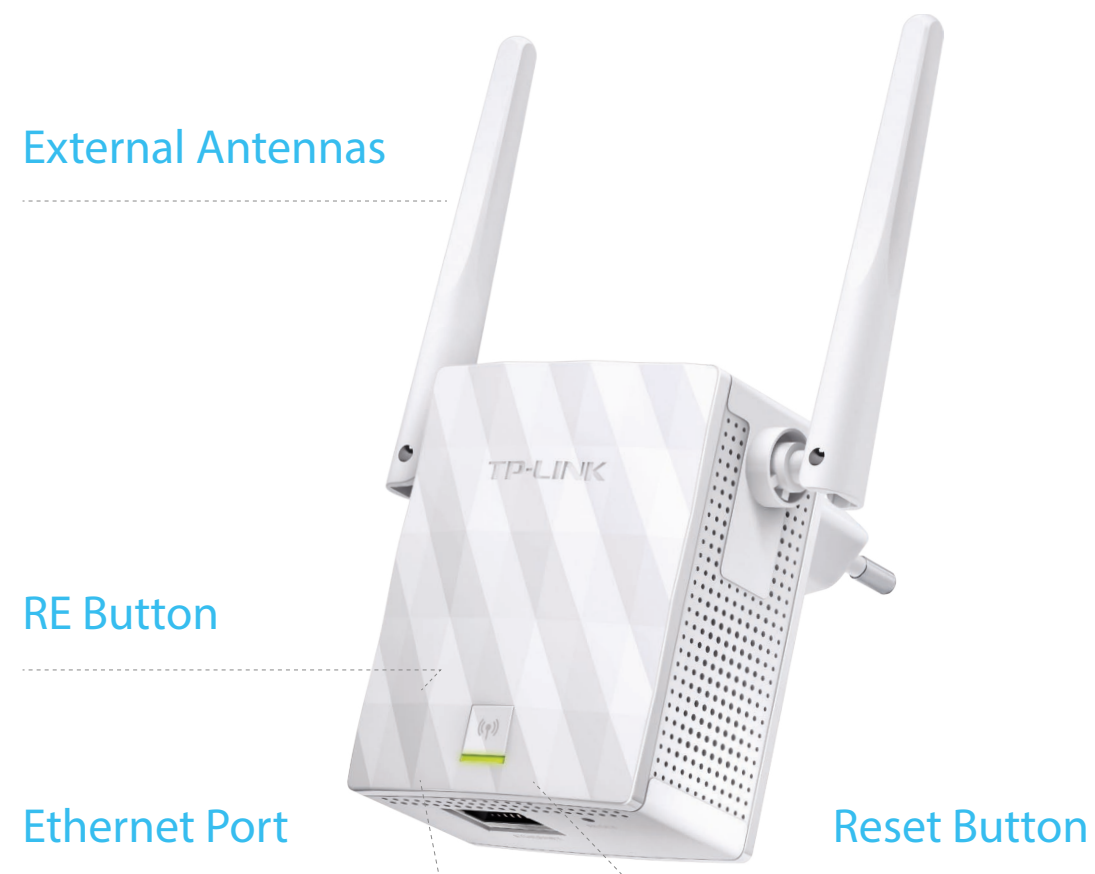

Ease of Use

- Easy Two Touch Setup – Press the WPS button on your router and the Range Extender button on the TL-WA855RE within 2 minutes to easily expand wireless coverage.
- Intelligent Signal Indicator – Intelligent signal lights help to find the best location for optimal Wi-Fi coverage by showing the signal strength.
- Compact Design – For easy and flexible deployment.

Boost Wi-Fi Coverage

TL-WA855RE boosts your existing Wi-Fi range & delivers faster wireless speed in hard-to-reach area, providing reliable connections for laptops, smartphones, tablets and other wireless-enabled

Ease of Use

Expanding your network should be easy. You can get set up in seconds with its RE button. And the Intelligent Signal Indicator LED provides a simple, color-coded indication of whether your range extender is too close to or too far from the main router.

Specifications

Hardware

- **Standards and Protocols:** IEEE 802.11n, IEEE 802.11g, IEEE 802.11b
- **Interface:** 1*10/100 Ethernet Port(RJ45)
- **Plug Type:** EU, UK, US
- **Button:** RE (Range Extender) Button, Reset Button
- **Dimensions (W X D X H):** 2.0 x 1.3 x 2.6 in. (52 x 34 x 65mm)
- **Antenna:** 2*external
- **Antenna Gain:** 2dBi
- **Power Consumption:** About 3W