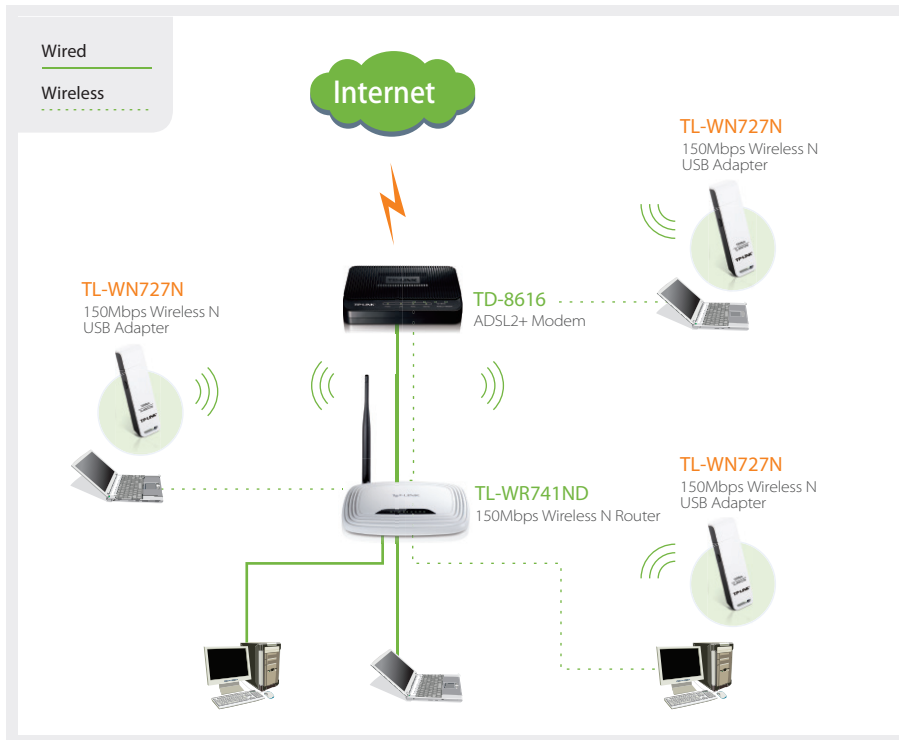

Diagram:

Package contents:

- 150Mbps Wireless N USB Adapter TL-WN727N
- One USB extension cable
- Quick Installation Guide
- Resource CD, including:
  - TL-WN727N Wireless Client Utility and Drivers
  - User Guide
  - Other Helpful Information

Related Products:

- 150Mbps Wireless N Router TL-WR741ND
- ADSL2+ Modem TD-8616