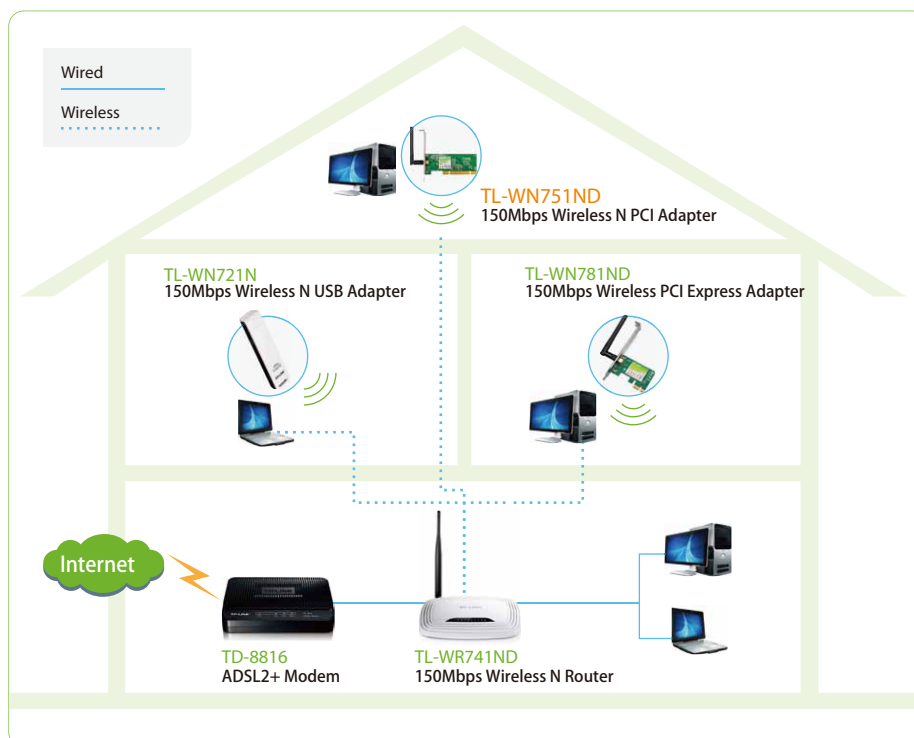

⊙ Specifications:

Standards	IEEE 802.11n, IEEE 802.11g, IEEE 802.11b, CSMA/CA with ACK
Interface	32-bit PCI
Wireless Signal Rates With Automatic Fallback	11n: 135/121.5/108/81/54/40.5/27/13.5Mbps
	130/117/104/78/52/39/26/13Mbps
	65/58.5/52/39/26/19.5/13/6.5Mbps
	11g: 54/48/36/24/18/12/9/6M(adaptive)
	11b: 11/5.5/2/1M(adaptive)
Frequency Range	2.4-2.4835GHz
Wireless Transmit Power	17dBm(MAX)
Modulation Type	OFDM/CCK/16-QAM/64-QAM
Receiver Sensitivity	130M: -68dBm@10% PER
	108M: -68dBm@10% PER
	54M: -68dBm@10% PER
	11M: -85dBm@8% PER
	6M: -88dBm@10% PER
	1M: -90dBm@8% PER
Antenna	3dBi detachable Omni directional antenna
Security	64/128 bit WEP, WPA/WPA2, WPA-PSK/WPA2-PSK (TKIP/AES)
Certifications	CE, FCC, Wi-Fi
Support Operating System	Windows 7/Vista/XP/2000
Operating temperature	0° C~40° C (32° F~104° F)
Storage temperature	-40° C~70° C (-40° F~158° F)
Relative humidity	10% ~ 90%, non-condensation
Storage Humidity	5%~95% non-condensing
Dimensions	5.2 × 4.8 × 0.9 in. (133 × 121 × 22 mm)

⊙ Diagram:

Package:

- 150Mbps Wireless N PCI Adapter TL-WN751ND
- Quick Installation Guide
- Resource CD, including:
  - TL-WN751ND Wireless Client Utility and Drivers
  - User Guide
  - Other Helpful Information

Related Products:

- 150Mbps Wireless N Router TL-WR741ND
- 150Mbps Wireless N USB Adapter TL-WN721N
- ADSL2+ Modem TD-8616