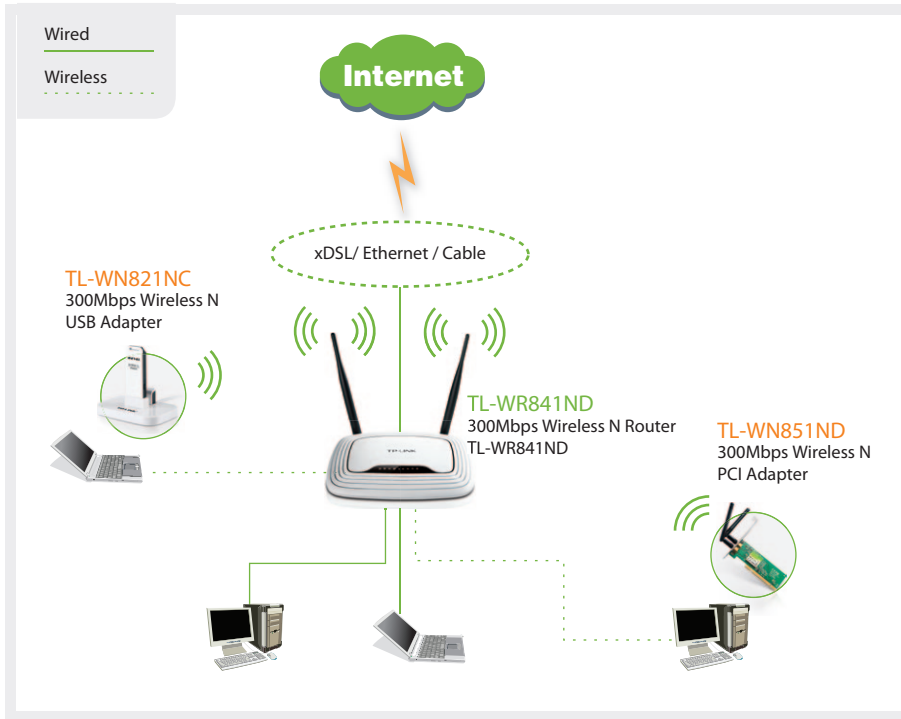

300Mbps Wireless N USB Adapter

TL-WN821NC

⦿ Features:

- Up to 300Mbps wireless speed, ideal for video streaming, online gaming and Internet calls
- 2T2R MIMO technology provides stronger signal, wider wireless coverage and better performance
- Easily setup an encrypted secure connection at a push of the WPS button
- Supports Sony PSP X-link for online gaming for Windows XP
- Supports Soft AP function for wireless Internet sharing
- Supports WEP, WPA/WPA2, WPA-PSK/WPA2-PSK encryption
- Supports Infrastructure and Ad-Hoc modes
- Supports Windows 8/7/Vista/XP 32/64bits
- Equipped with an elegant and stylish USB cradle for flexible deployment

⦿ Description:

TP-LINK's 300Mbps Wireless N USB Adapter TL-WN821NC is designed to connect your laptop or desktop to a wireless network and enjoy high speed wireless performance such as HD video streaming and online gaming. The TL-WN821NC features Soft AP Mode, one-button security setup (WPS), easy-to-use configuration software, making it a great choice for enjoying fast wireless network.

Diagram:

Package contents:

- 300Mbps Wireless N USB Adapter
TL-WN821NC
- Quick Installation Guide
- USB Cradle
- Resource CD, including:
 - TL-WN821NC Wireless Client Utility and Drivers
 - User Guide
 - Other Helpful Information