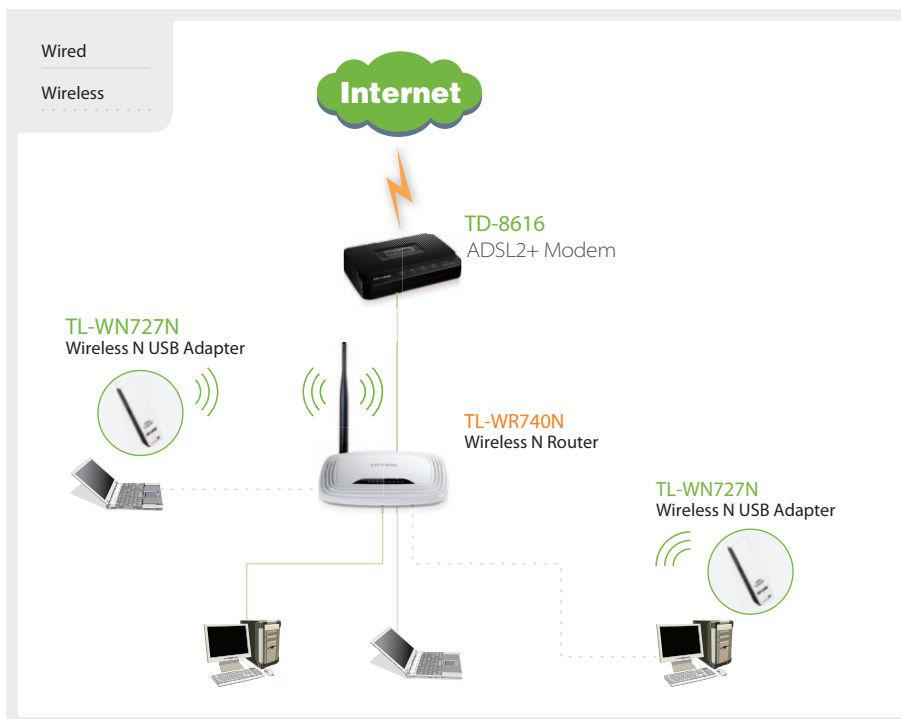

⊙ Specifications:

Standards	IEEE 802.11n, IEEE 802.11g, IEEE 802.11b
Interface	4 10/100M Auto-Sensing RJ45 LAN Port(Auto MDI/MDIX) 1 10/100M Auto-Sensing RJ45 WAN Port(Auto MDI/MDIX)
Wireless Signal Rates	Up to 150Mbps
Frequency Range	2.4-2.4835GHz
EIRP	<20dBm(EIRP)
Wireless Functions	Enable/Disable Wireless Radio, WDS Bridge, WMM, Wireless Statistics
Receiver Sensitivity	130M: -68dBm@10% PER 54M: -68dBm@10% PER 11M: -85dBm@8% PER 6M: -88dBm@10% PER 1M: -90dBm@8% PER
Antenna Type	5dBi Fixed Omni Directional Antenna
Software Functions	NAT, DoS Firewall, DHCP
Access Control	Parental Control, Local Management Control, Host List, Access Schedule, Rule Management
Operating temperature	0°C~40°C (32°F~104°F)
Storage temperature	-40°C~70°C (-40°F~158°F)
Operating humidity	10% ~ 90%, Non-Condensing
Storage humidity	5%~90%, Non-Condensing
Dimensions	6.9 x 4.6 x 1.3 in. (174 x 118 x 33 mm)

⊙ Diagram:

Package:

- Wireless N router TL-WR740N
- Power Adapter
- RJ-45 Ethernet Cable
- Resource CD
- Quick Setup Guide

Related Products:

- ADSL2+ Modem TD-8616
- Wireless N USB Adapter TL-WN727N