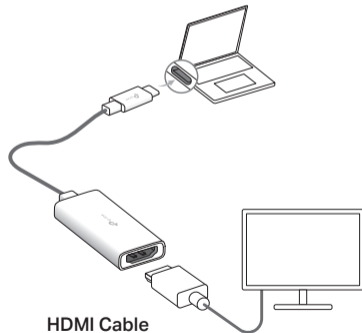

#### 2 Using the Adapter

This adapter supports the Plug and Play feature. Connect the adapter to USB-C and HDMI devices and start using it immediately.

Note: Make sure the USB-C port of your device supports video signal output (DP Alt Mode).