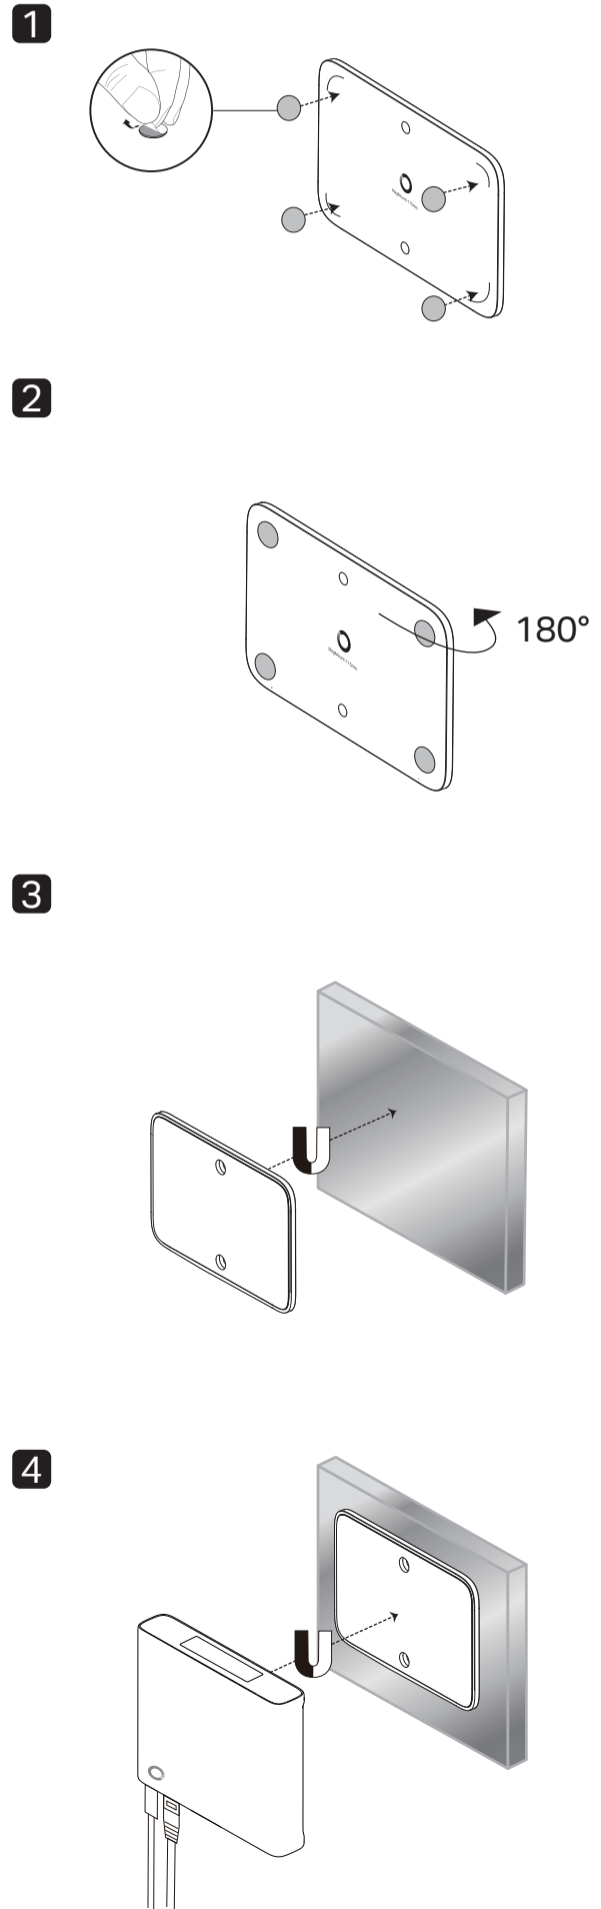

Option 2: Install on a metal surface