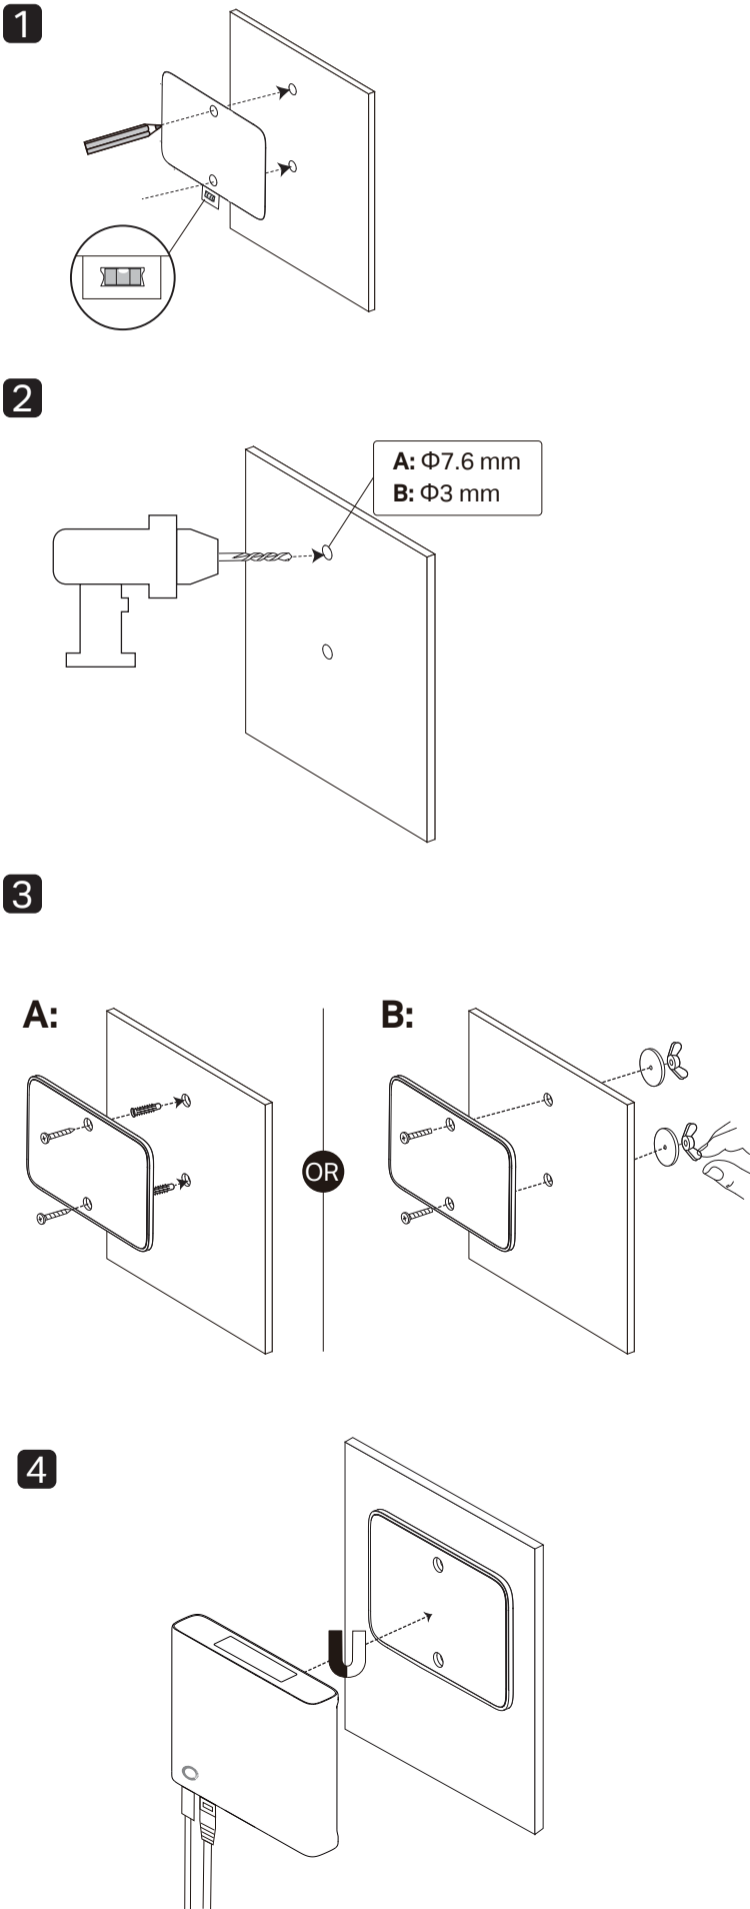

Option 1: Install on a non-metal surface