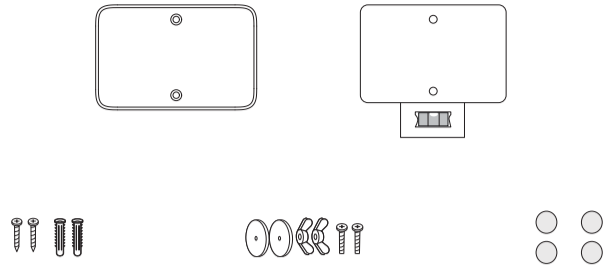

## Installation

Note: Omada Fusion 2.5G Gateway is used as an example for installation steps. The pictures are for demonstration only, and may differ from your actual products. For magnetic wall mounting, this equipment shall be installed at a height of less than 2 meters.