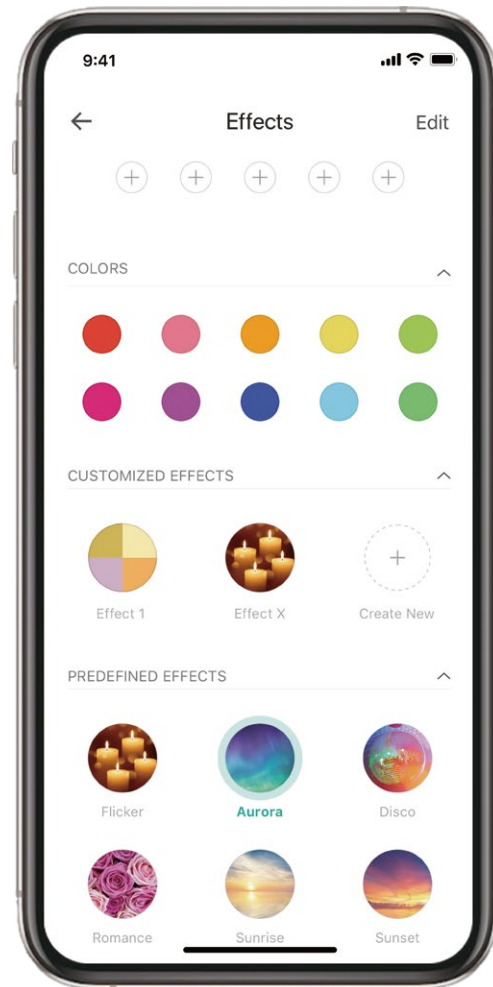

Kasa Smart Light Strip

Full Color

2×16.4_{ft}

✂ Flexible

KL400L10

16+ Million Colors

Voice Control

Set Schedules

No Hub Required

Group and Scenes

Highlights

Wonderful Lighting Effects

Pick from a variety of animated effects for a unique lighting experience. Multicolor LEDs offer endless lighting possibilities with 16 million colors and dimming capabilities, allowing you to create your ambiance in tons of fun colors and levels of brightness.

*The app screen depicted is for visual reference only and does not necessarily represent actual product operation or app appearance.

Voice Control

Control your light strip hands-free with Alexa, Google Assistant or SmartThings. Turn on or off, and change colors with simple voice commands.

- **Lighting Effects** – Choose from a wide array of colors, even dim to any brightness you desire for the perfect atmosphere.
- **Set Schedules** – Run your light strip automatically to fit any event with the Kasa Smart app.
- **Group and Scenes** – Combine your strip with other Kasa devices for seamless control with a single tap.
- **Flexible and Easy Install** – The flexibility to bend and cut[†] allows you to stick it or place it in the exact spot you desire.