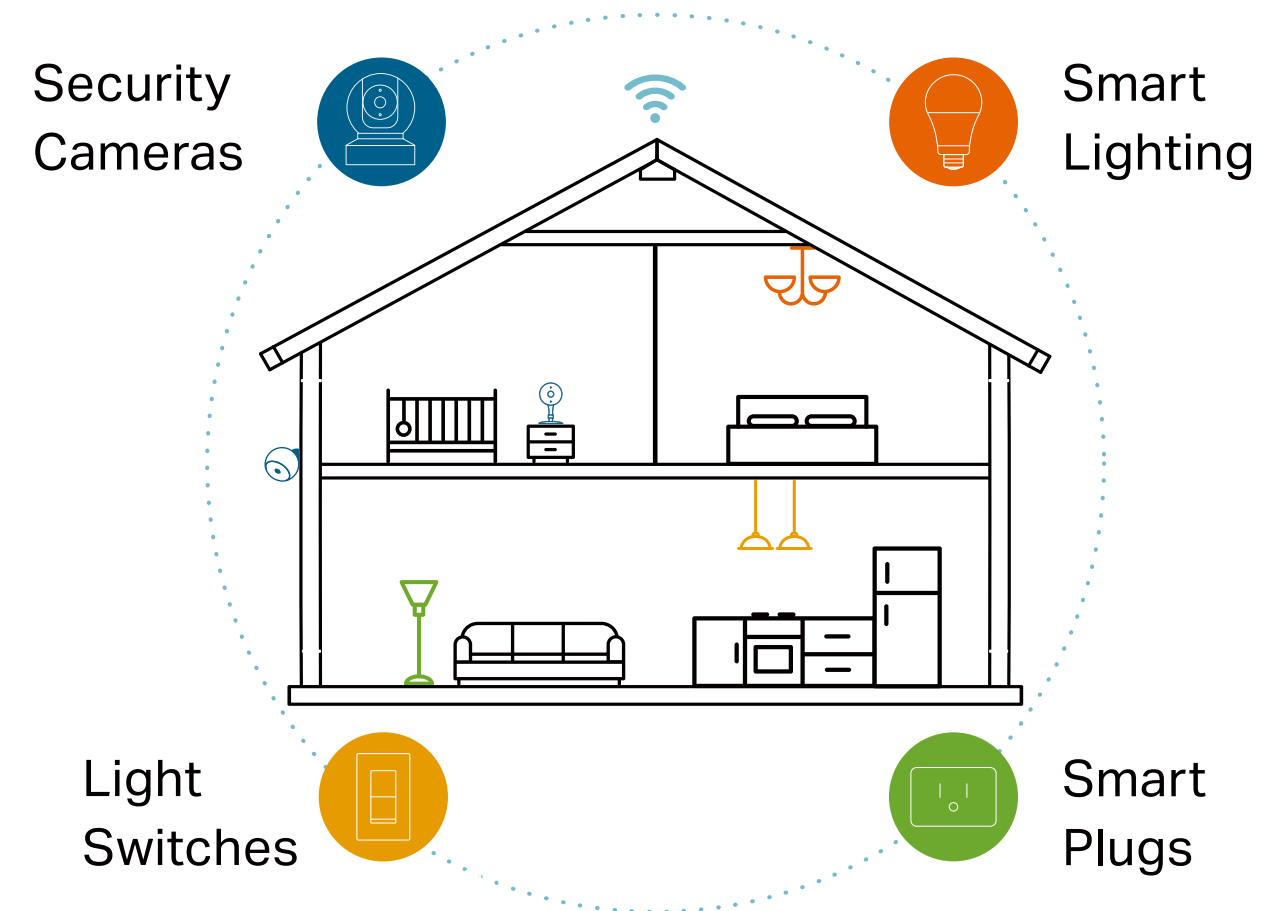

Kasa Spot® Pan Tilt 24/7 Recording

Indoor Security Camera

EC70

Highlights

Up, Down, All-Around

Get the full picture of any space in your apartment, dorm or home with Kasa Spot® Pan Tilt. With a 360° horizontal view and 113° vertical view, the Pan Tilt has everything covered. With Motion Tracking and Patrol Mode, track activity from beginning to end and set multiple distinct viewpoints for your camera to monitor at set intervals.

Your Home. One App.

Turn your home into a true smart home with Kasa Smart. Automate your lights and appliances with smart plugs, bulbs, and switches. Secure your home with Kasa Cameras. Control it all from the Kasa Smart app.

Features

Crystal Clear Video

Sharp and clear 1080p Full HD provides high-quality video right in the palm of your hand.

Pan Tilt in Real Time

Swipe up, down, left, and right on your phone to rotate and set your camera's point of view. Receive live feedback from anywhere.

Motion Tracking

When motion activity is detected, Kasa Spot® Pan Tilt tracks and follows the subject to keep it within the camera's field of view.

Secure Local Storage

Save your footage on a microSD card* and play back with your Kasa Smart app.