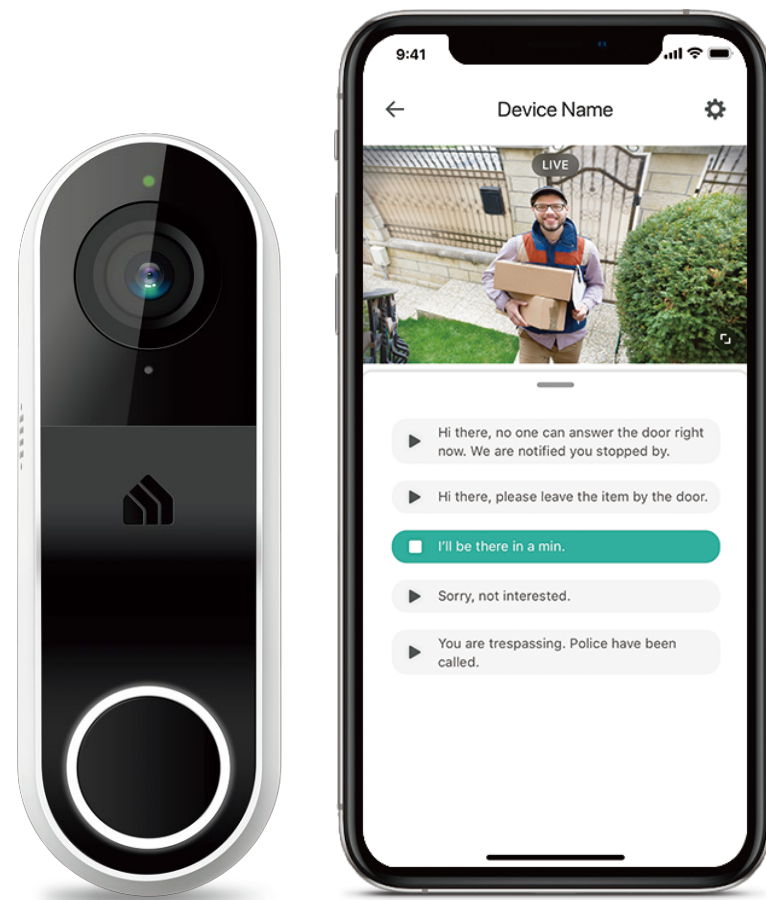

# Kasa Smart Doorbell

KD110

3 MP HD Video

Person Detection

Secure Local Storage

160° Viewing Angle<sup>Δ</sup>

## Always Know Who's There

Replace your existing wired doorbell with a smarter one and answer your door from anywhere with your phone. Receive instant notifications whenever someone comes by—even before they knock. Keep an eye out for your deliveries, visitors, or possible intruders 24/7 with crystal clear video and audio.

**Note:** The app screen depicted is for visual reference only and does not necessarily represent actual product operation or app appearance.

## Your Home. One App.

Turn your home into a true smart home with Kasa Smart. Automate your lights and appliances with smart plugs, bulbs, and switches. Secure your home with Kasa cameras. Control it all from the Kasa Smart app.