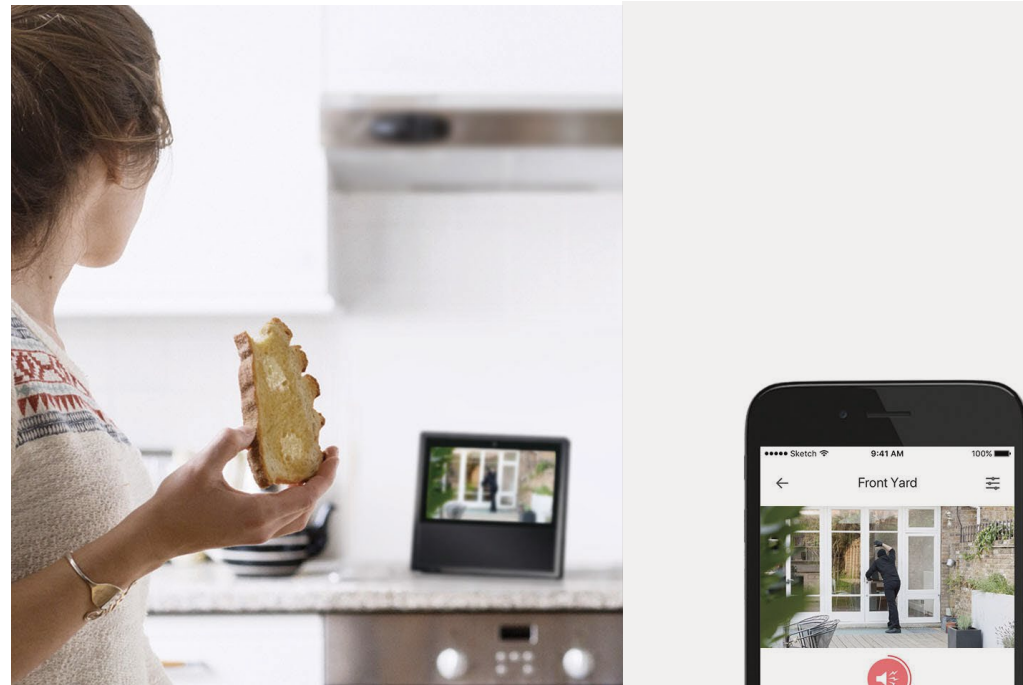

Features

Crystal Clear Video

Sharp and clear 3 MP high resolution offers greater detail and colors, even when you zoom in.