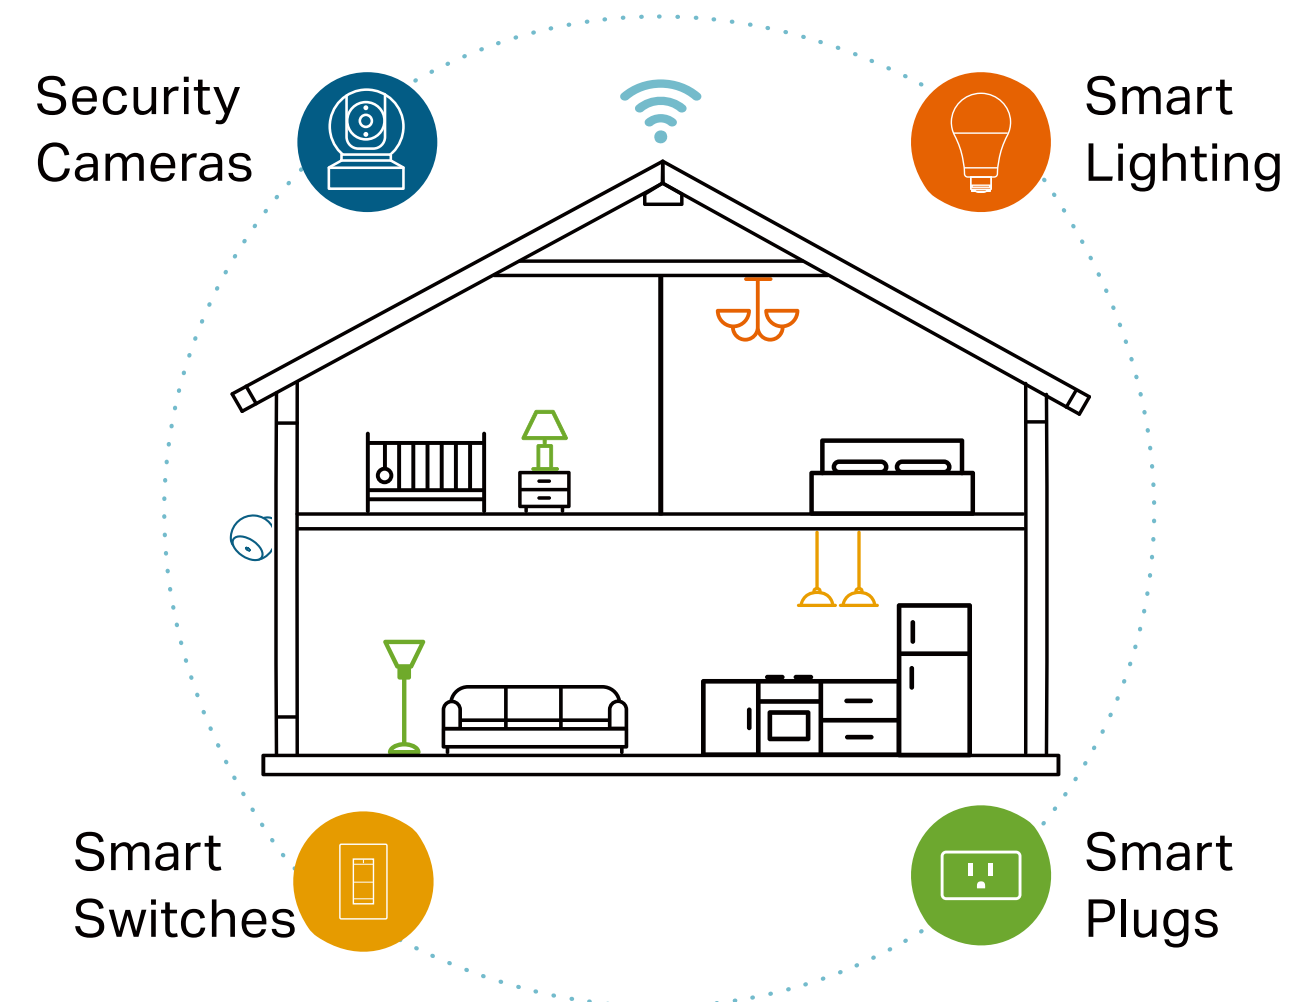

# Kasa Smart Doorbell

KD110

3 MP HD Video

Person Detection

Secure Local Storage

160° Viewing Angle<sup>Δ</sup>

## Always Know Who's There

Replace your existing wired doorbell with a smarter one and answer your door from anywhere with your phone. Receive instant notifications whenever someone comes by—even before they knock. Keep an eye out for your deliveries, visitors, or possible intruders 24/7 with crystal clear video and audio.

**Note:** The app screen depicted is for visual reference only and does not necessarily represent actual product operation or app appearance.

## Your Home. One App.

Turn your home into a true smart home with Kasa Smart. Automate your lights and appliances with smart plugs, bulbs, and switches. Secure your home with Kasa cameras. Control it all from the Kasa Smart app.