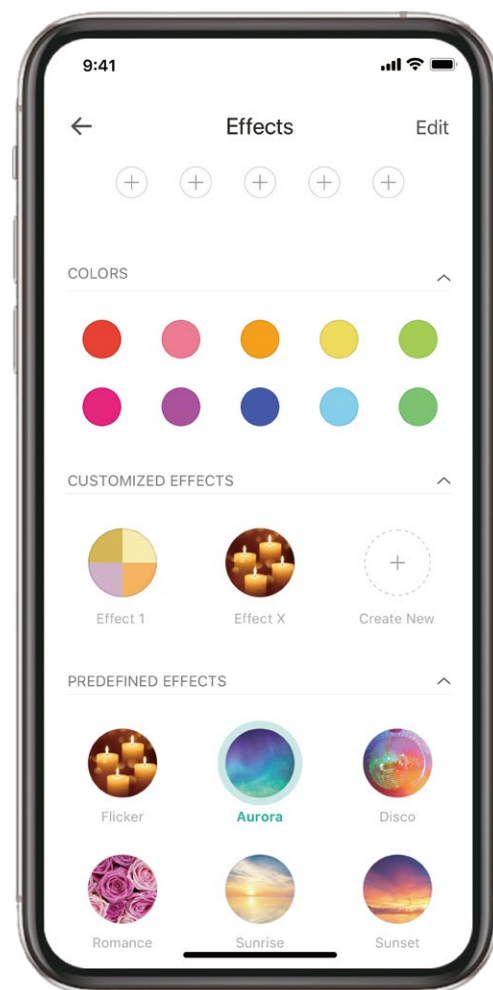

Kasa Smart Light Strip

Full Color

KL400L5

16+ Million Colors

Voice Control

Set Schedules

No Hub Required

Group and Scenes

Highlights

Wonderful Lighting Effects

Pick from a variety of animated effects for a unique lighting experience. Multicolor LEDs offer endless lighting possibilities with 16 million colors and dimming capabilities, allowing you to create your ambiance in tons of fun colors and levels of brightness.

*The app screen depicted is for visual reference only and does not necessarily represent actual product operation or app appearance.

Voice Control

Control your light strip hands-free with Alexa, Google Assistant or SmartThings. Turn on or off, and change colors with simple voice commands.

- **Lighting Effects** – Choose from a wide array of colors, even dim to any brightness you desire for the perfect atmosphere.
- **Set Schedules** – Run your light strip automatically to fit any event with the Kasa Smart app.
- **Group and Scenes** – Combine your strip with other Kasa devices for seamless control with a single tap.
- **Flexible and Easy Install** – The flexibility to bend and cut[†] allows you to stick it or place it in the exact spot you desire.