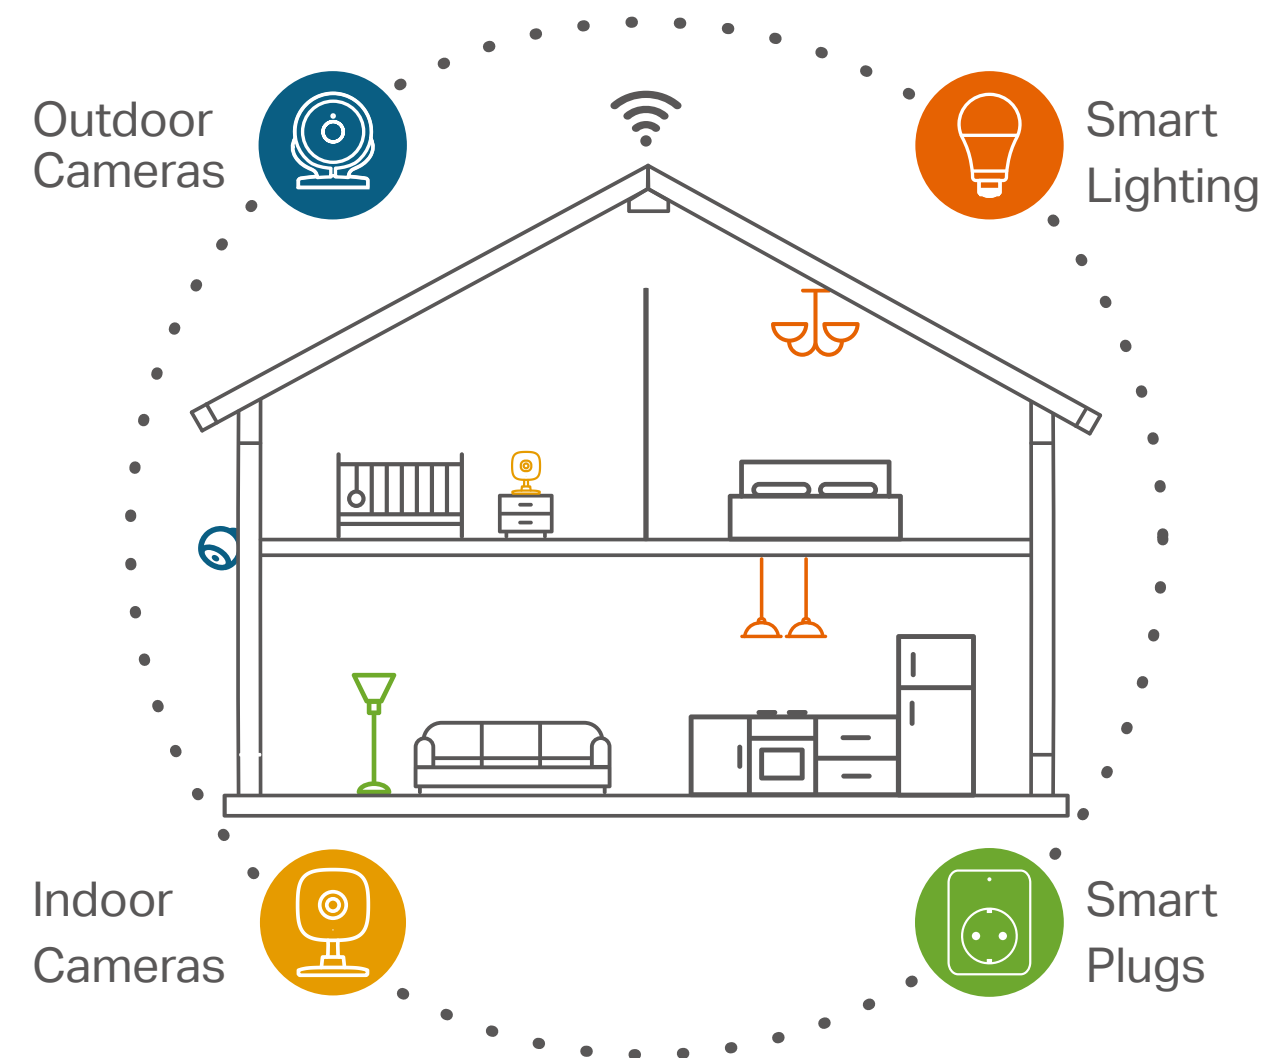

Multi-scene

Create multiple scenes like theater scene, party scene or sleeping scene with different settings for various occasions, and tap yours when you want the light your way.

Highlights

Energy Saving

Reduce energy use up to 80% without losing brightness or quality.

Your Home. One App.

Turn your home into a true smart home with Kasa Smart. Automate your lights and appliances with smart plugs and bulbs. Secure your home with Kasa cameras. Control it all from the Kasa Smart app.

Learn more at tp-link.com/smarthome

Features

Ease of Use

- **No Hub Required** – Connect to your home’s secure Wi-Fi network. No need for a hub or extra equipment
- **Remote Control** – Control your smart light bulb from anywhere with your smartphone using the free Kasa Smart app
- **Scheduling** – Set schedules to turn on/off the smart bulbs at any chosen time for your convenience
- **Multi-scene** – Combine all of your Kasa Smart devices in a Scene and control them with a single button
- **Grouping** - Use Grouping to combine your Kasa devices with other Kasa Smart devices for seamless control with one single tap on your smartphone
- **Smart Actions** – With Smart Actions, your Kasa devices can work together to create a smarter smart home