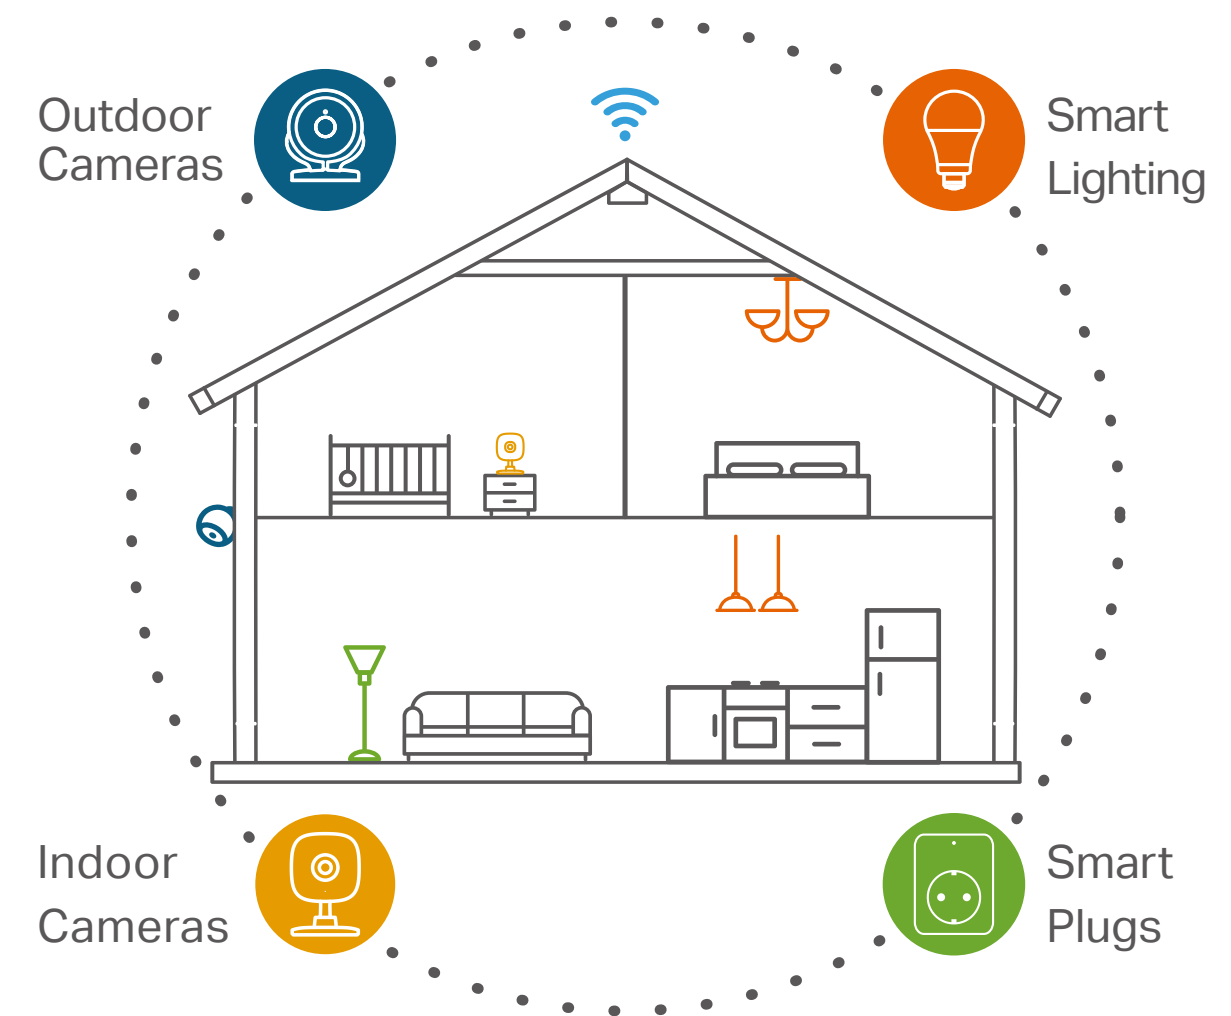

*The app screen depicted is for visual reference only.

*Alexa, Google Assistant, and SmartThings are not available in all languages and countries.

Multi-scene

Create multiple scenes like theater scene, party scene or sleeping scene with different settings for various occasions, and tap yours when you want the light your way.

Highlights

Schedules

Use your Kasa Smart app to schedule your light bulb to automatically switch on and off when you're home or away.

Your Home. One App.

Turn your home into a true smart home with Kasa Smart. Automate your lights and appliances with smart plugs and bulbs. Secure your home with Kasa cameras. Control it all from the Kasa Smart app.

Learn more at tp-link.com/smarthome

Features

Ease of Use

- No Hub Required – Connect to your home’s secure Wi-Fi network. No need for a hub or extra equipment
- Remote Control – Control your smart light bulb from anywhere with your smartphone using the free Kasa app
- Scheduling – Set schedules to turn on/off the smart bulbs at any chosen time for your convenience
- Multi-scene – Save your light settings as different scenes to enjoy instant access to them
- Smart Actions – With Smart Actions, your Kasa devices can work together to create a smarter smart home
- Grouping - Use Grouping to combine your Kasa devices with other Kasa Smart devices for seamless control with one single tap on your smartphone

Compatibility

- Works with Voice Assistants – Control smart bulbs using the leading voice assistants such as Amazon Alexa or Google Assistant
- Compatible with Android, iOS – The free Kasa app lets you run smart bulbs from any Android (5.0 and higher) or iOS (iOS 10 and higher) devices
- Works with SmartThings – Control and manage your Kasa devices with SmartThings