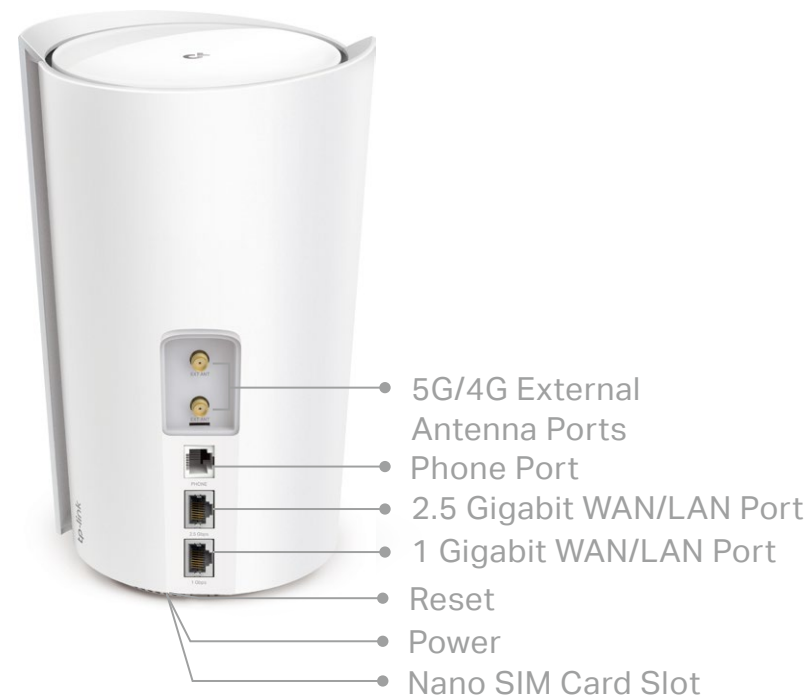

Easy Setup by Deco App

Easily set up Decos and find the ideal spot to place each unit

- Auto Connection Test – Tests the internet connection of your Decos and helps to identify a suitable location for them
- Remote Management – Manages your Deco network from a smartphone or tablet via the app, no matter where you find yourself
- Online Upgrade – Keeps informed of the latest firmware updates

Work with All Deco Models

Form a Mesh network with your desired Deco models

- Compatible with All Deco Models – All Deco models can work together. Just expand Mesh Wi-Fi coverage anytime by adding more Decos
- Deco Mesh Technology – Eliminates dead zones and provides uninterrupted WiFi throughout your home

Specifications

Hardware

- CPU: 2.2 GHz Quad-Core CPU
- Ethernet Port: 1×2.5 Gigabit port + 1×1 Gigabit port (WAN/LAN auto-sensing)****
- Button: 1 RESET button on the underside
- Antenna: 8× LTE/5G internal antennas + 8× Wi-Fi internal antennas + 2× external antenna interface
- Power Consumption (without power adapter): 29.1 W max
- Dimensions (W × D × H): 8.3 × 5.1 × 4.8 in (210.5 × 130 × 123mm)
- Power Adapter Input: 100-240 V~50-60 Hz 1.0 A
- Power Adapter Output: 12 V  4 A