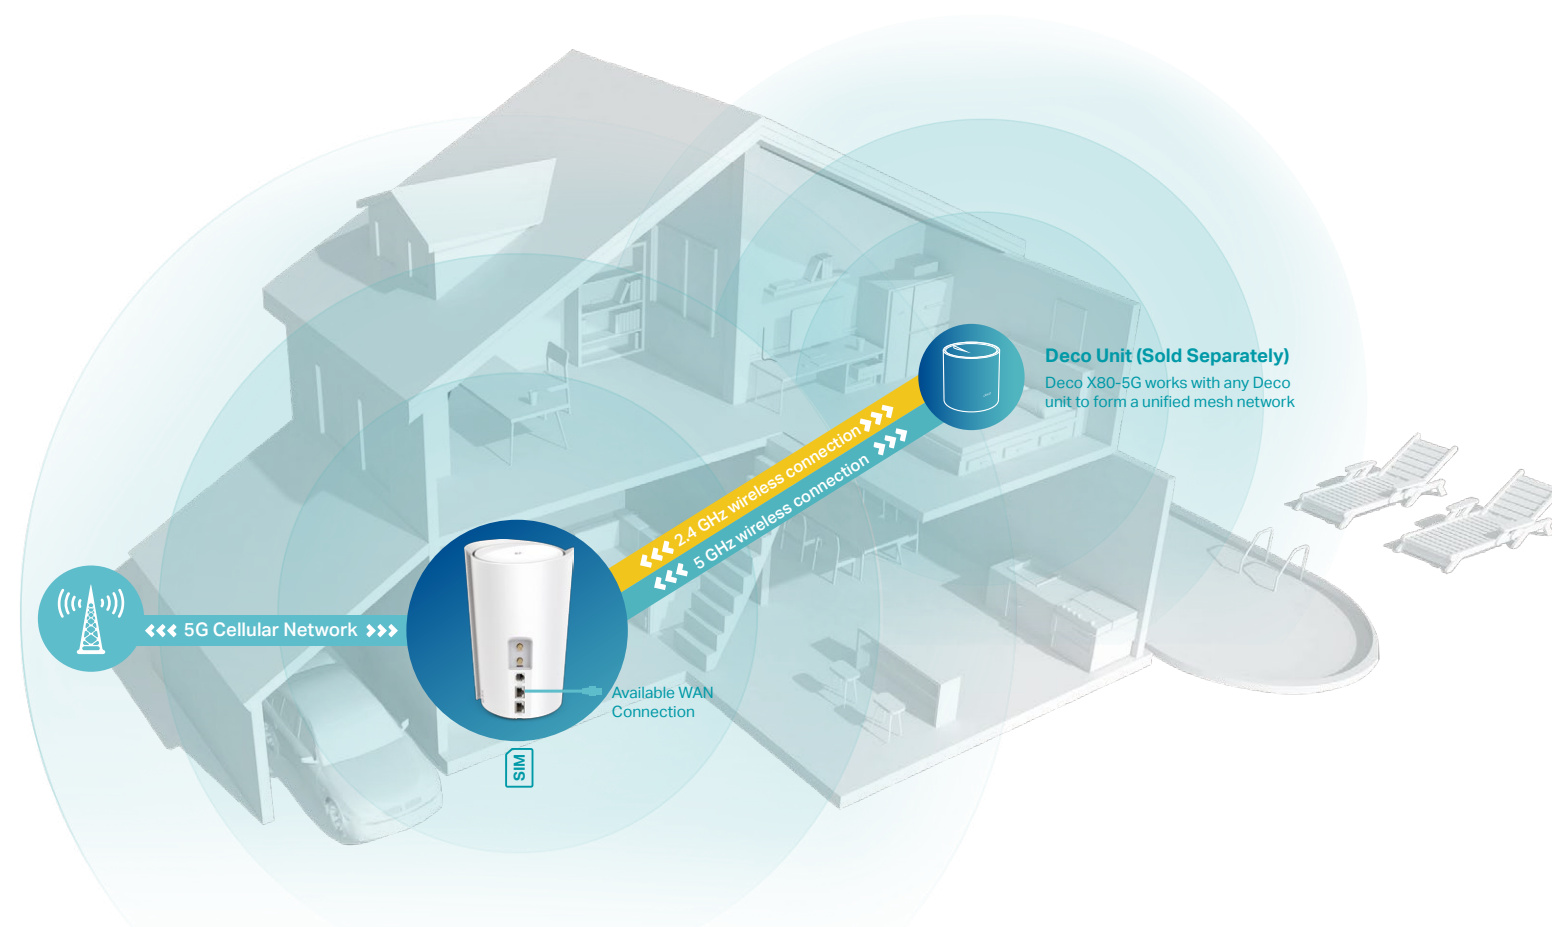

Highlights

Superior Mesh Wi-Fi , Everywhere

Deco X80-5G = TP-Link Mesh Technology + Wi-Fi 6 + 5G/4G/3G Router

5G

5G: All Speed, No Losses

Brings ultra-fast connections into your home and unlocks the real AX6000 Wi-Fi 6 speeds. Take advantage of the incredible fast upload speeds—upload videos and live stream your life!

Wi-Fi Dead-Zone Killer

Eliminate weak signal areas with clearer, stronger whole home Wi-Fi generated from Wi-Fi 6. No more searching around for a stable connection.[^]

Seamless Roaming with One Wi-Fi Name

Deco units work together to form a unified network with a single network name. Walk through your home and stay connected with the fastest possible speeds.[‡]

HomeShield Security

Manage online time and block inappropriate contents to keep families healthy online with Parental Controls. Quality of Service (QoS) and Network Protection further keep your home network smooth and safe.[§]