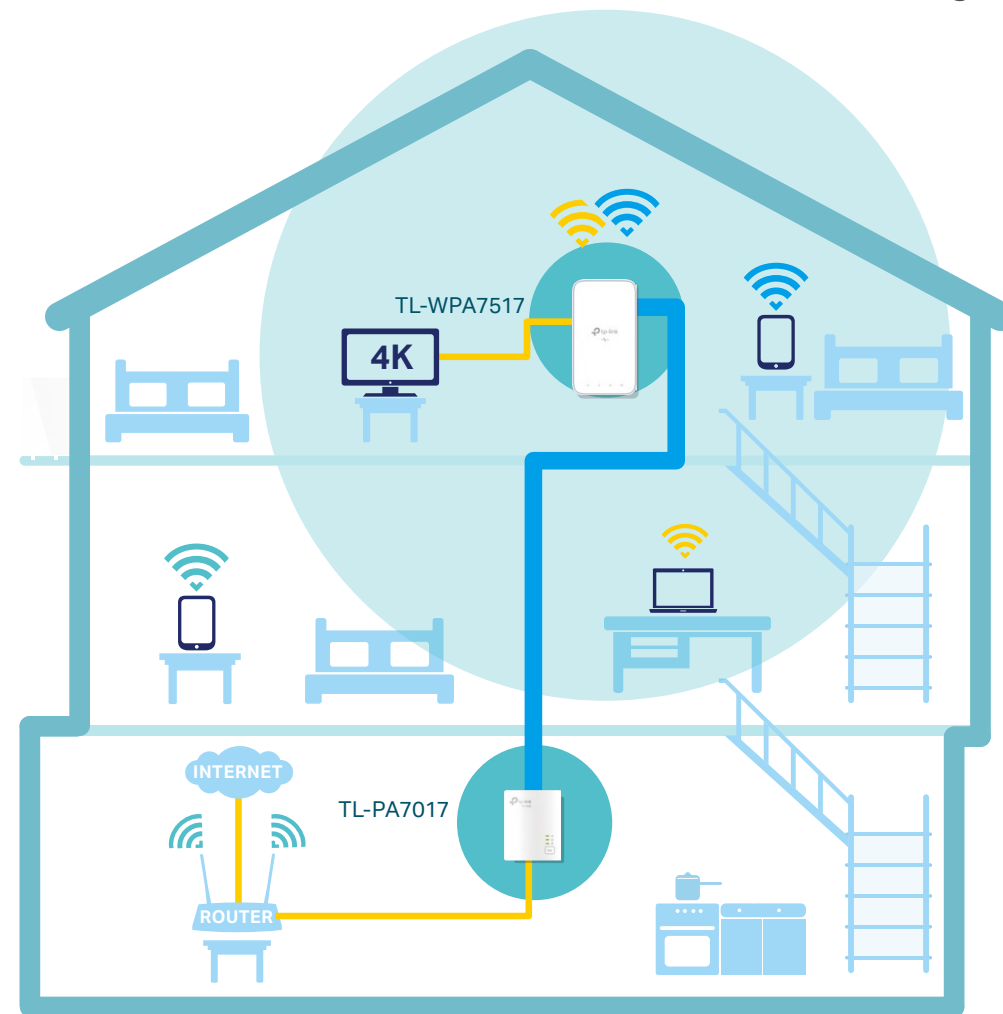

# AV1000 Gigabit Powerline ac Wi-Fi Kit

AC1200 Wi-Fi to Power Up Your Network

TL-WPA1000 KIT

 Plug & Play

 Ideal for 4K HD Streaming and Lag-Free Gaming

 Supports Smart Roaming<sup>Δ</sup>

 One-Touch Wi-Fi Configuration

## Easily Extend Fast, Reliable Wi-Fi to Every Room

The AV1000 Gigabit Powerline ac Wi-Fi Kit brings internet to any area with a power outlet using your home's electrical wiring.

- No need for new wires or drilling
- Network passes through walls and floors

## HomePlug AV2 Standard Compliant

Provides users with stable, high-speed data transfer rates of up to 1000 Mbps on a line length of up to 300 meters.<sup>†</sup>