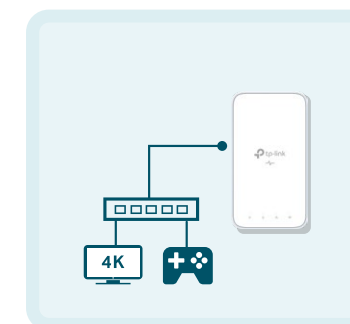

Gigabit Ethernet for Reliable Connections

Provide warp-speed wired connections for 4K HD streaming, lag-free gaming, and more.

Easy Setup and Management

Quickly set up a secured Powerline network with Plug & Play and easily manage it via the tpPLC app, Utility, and/or Web Interface.