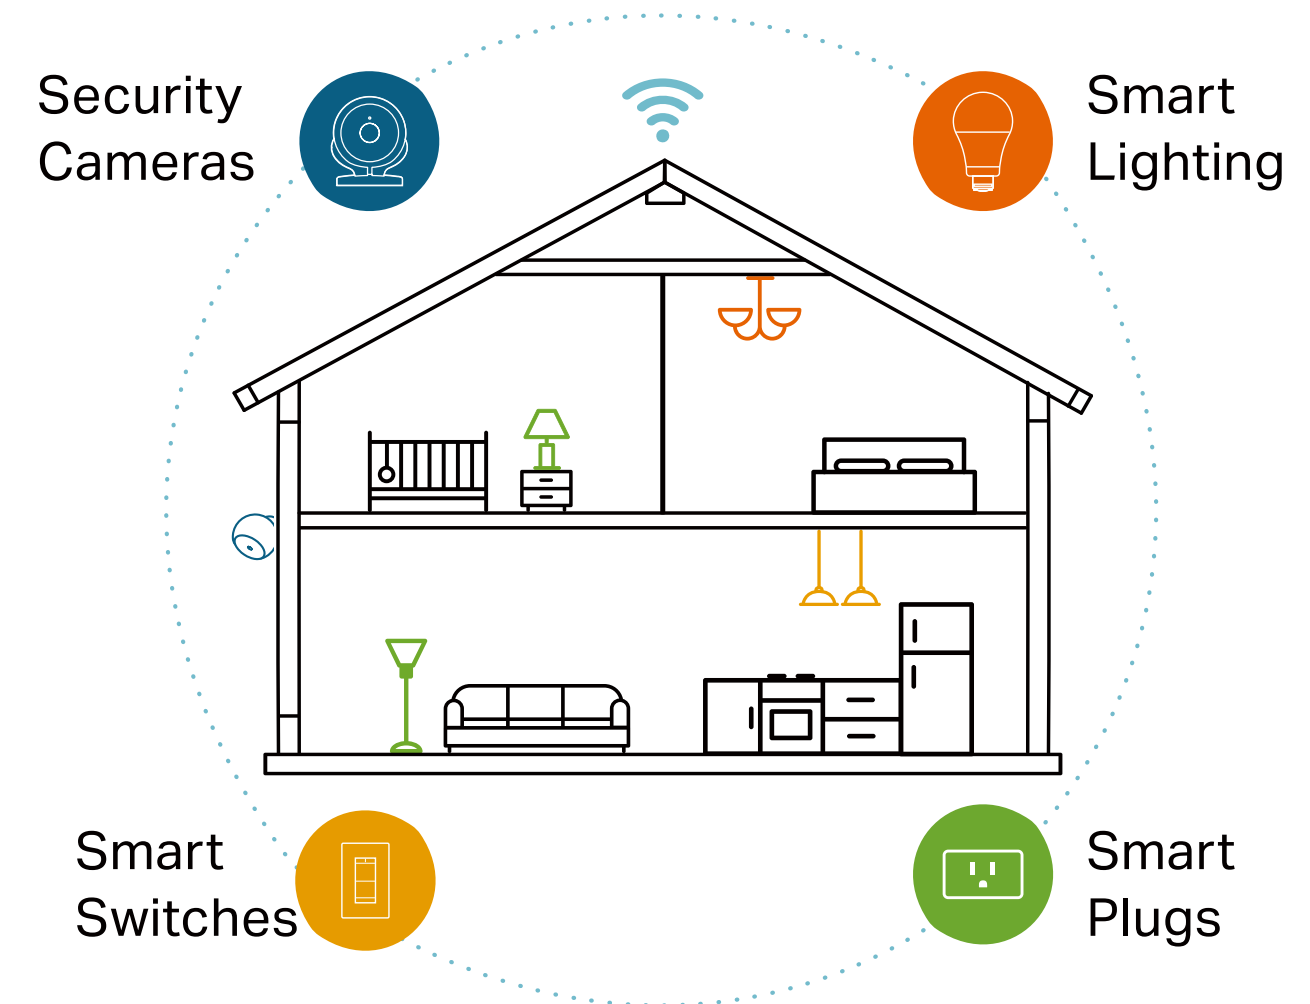

## Always Spot On

Keep an eye on what's important with Kasa Spot®. Stream high-definition live videos from anywhere, anytime. Receive instant alerts that matter by setting multiple activity zones and enabling person, motion, or audio smart detection. Record videos continuously to local storage and play back with your Kasa Smart app.

**Note:** The app screen depicted is for visual reference only and does not necessarily represent actual product operation or app appearance.

## Your Home. One App.

Turn your home into a true smart home with Kasa Smart. Automate your lights and appliances with smart plugs, bulbs, and switches. Secure your home with Kasa cameras. Control it all from the Kasa Smart app.