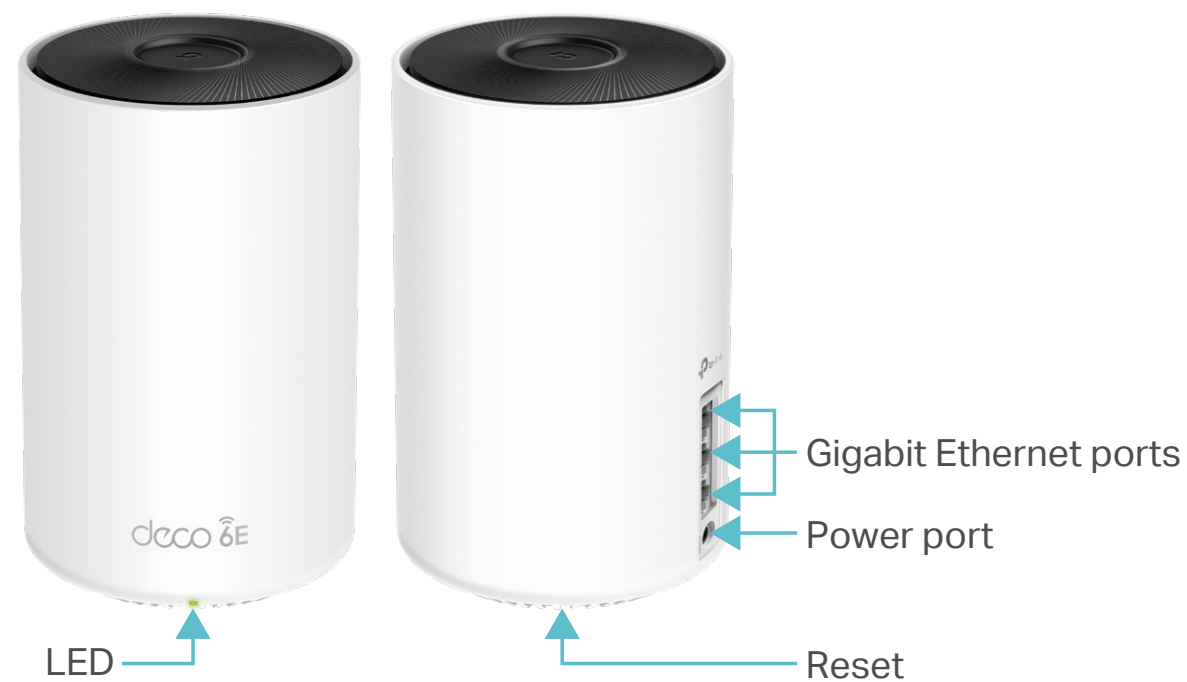

Work with All Deco Models

Form a Mesh network with your desired Deco models

- Compatible with All Deco Models – All Deco models can work together. Just expand Mesh Wi-Fi coverage anytime by adding more Decos
- Deco Mesh Technology – Eliminates dead zones and provides uninterrupted WiFi throughout your home

Specifications

Hardware

- Ethernet Port: 3 Gigabit ports per Deco unit (WAN/LAN auto-sensing)
- Button: 1 RESET button on the back
- Antenna: 4 high-gain antennas
- Power Consumption (with power adapter): 25.96 W max
- Dimensions (W × D × H): 4.1 × 4.1 × 6.7 in (105 × 105 × 170 mm)
- Power Adapter Input: 100-240 V ~ 50/60 Hz 0.8 A
- Power Adapter Output: 12 V = 2 A