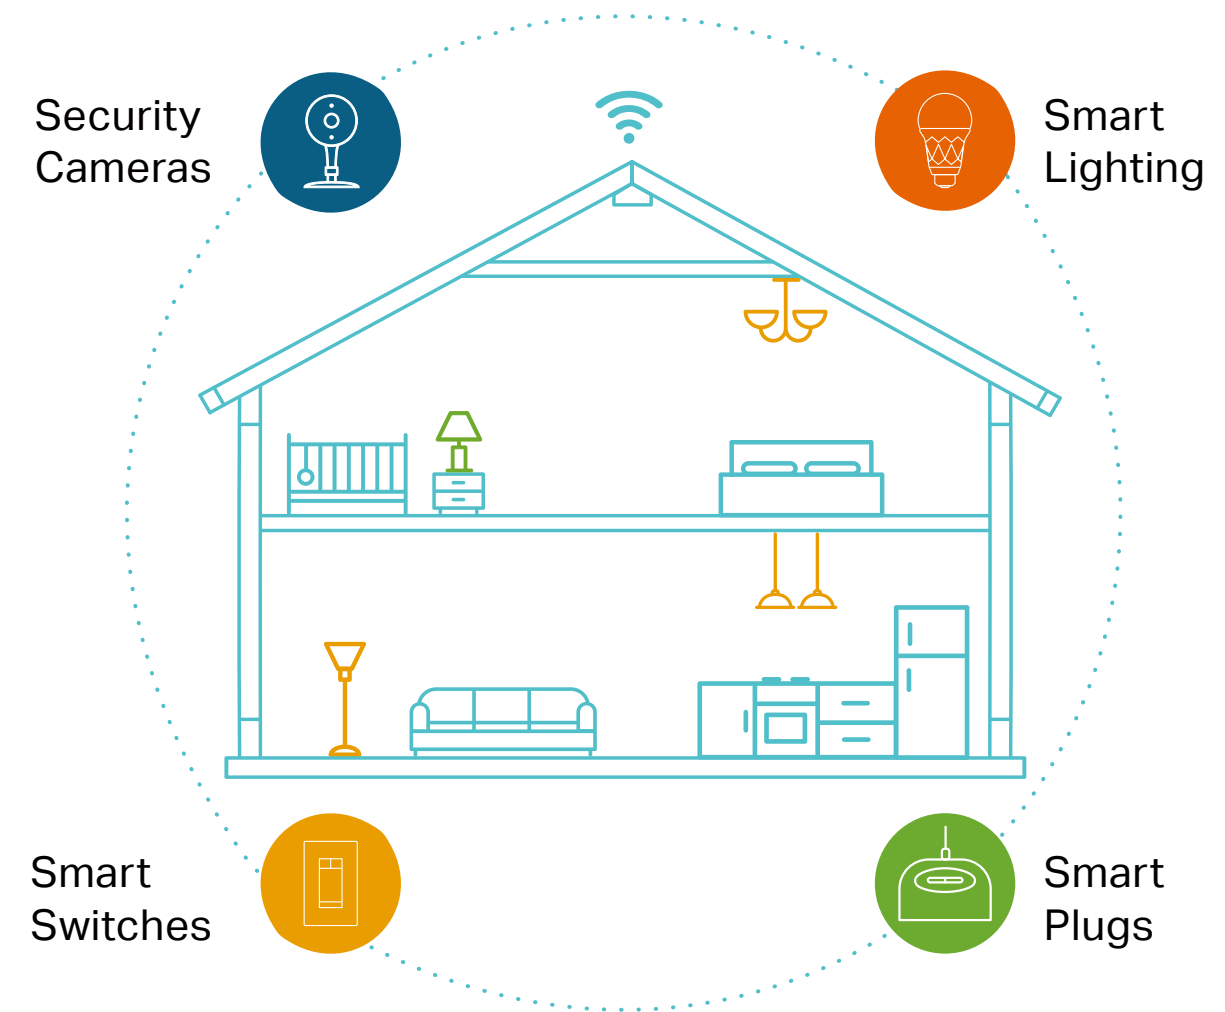

Note: The app screen depicted is for visual reference only and does not necessarily represent actual product operation or app appearance.

Made for the Outdoors

The Kasa Smart Wi-Fi Outdoor Plug has an IP64 rating that ensures your device is protected from dust and splashes of water from any direction. When not in use, the sockets should remain capped with the included weather-resistant cover.

Highlights

Control Even with Your Hands Full

Enjoying a barbecue outdoors and have your hands full of condiments or food? Just use a simple voice command with your outdoor plug and Alexa or Google Assistant to control your stereo. Even turn outdoor lights on or off from the comfort of your couch with a simple command.

Your Home. One App.

Turn your home into a true smart home with Kasa Smart. Automate your lights and appliances with smart plugs, bulbs, and switches. Secure your home with Kasa cameras. Control it all from the Kasa Smart app.

Learn more at [KasaSmart.com](https://www.kasasmart.com)

Features

Double the Outlets

Access and use two outdoor devices from anywhere, together or individually—all with one smart plug.

Voice Control

Use simple voice commands with Alexa or Google Assistant to control your connected devices. You can give each outlet a unique name and use them separately.