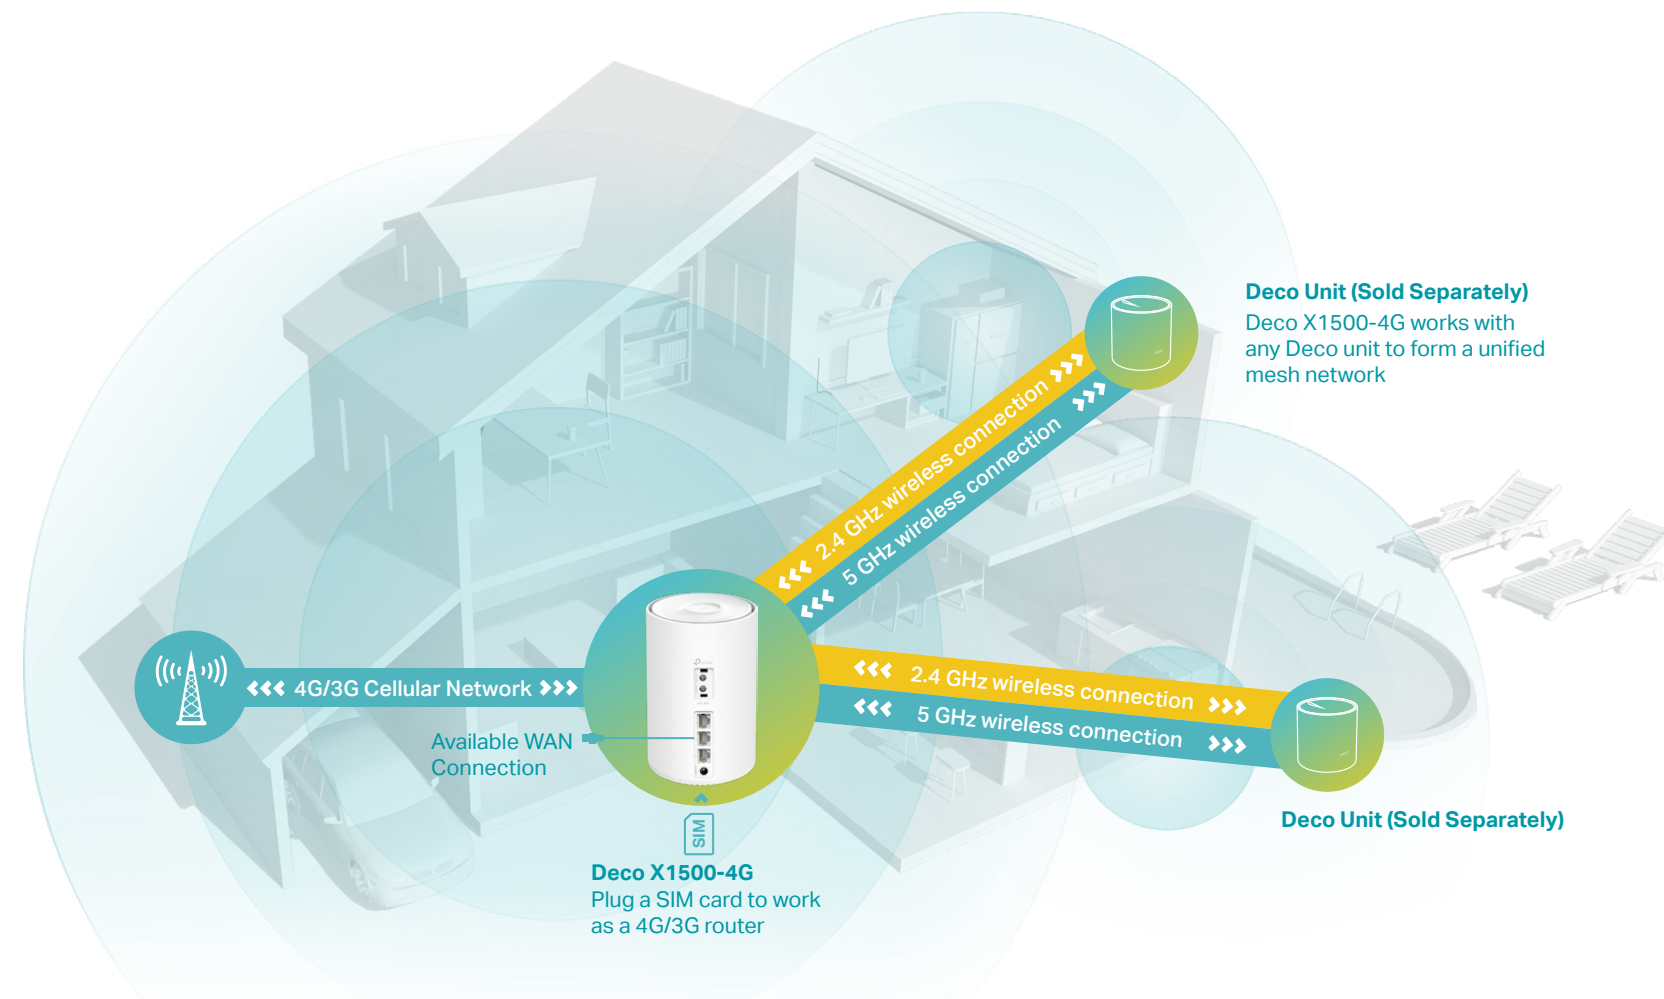

Deco X1500-4G

 **tp-link**

 Works as a **4G/3G** Router

 Faster Wi-Fi Speed up to 1.5 Gbps†

 Connects up to 120 Devices†

Highlights

Works as a 4G/3G Router, Enabling Internet Connections Everywhere

With a built-in 4G modem, Wi-Fi 6, and Deco Mesh, Deco X1500-4G can work as a standalone 4G/3G router. It delivers hassle-free 4G networking and shares a superior whole home mesh Wi-Fi experience with other Deco units. Insert your SIM card and enjoy high-speed internet.**

Superior Mesh Wi-Fi , Everywhere

Deco 4G+ = Deco Mesh + Wi-Fi 6 + 4G/3G Router

Wi-Fi Dead-Zone Killer

Eliminate weak signal areas with a clearer, stronger whole home Wi-Fi generated from Wi-Fi 6. No more searching around for a stable connection.[^]

Deco units work together to form a unified network with a single network name. Walk through your home and stay connected with the fastest possible speeds.[‡]

Parental Controls

Limit online time and block inappropriate websites according to unique profiles created for each family member.

Form a Mesh network with your desired Deco models

All Deco models can work together. Just expand Mesh Wi-Fi coverage anytime by adding more Decos

Specifications

Hardware

- Ethernet Port: 3 Gigabit ports (WAN/LAN auto-sensing)
- Button: 1 RESET button on the underside
- Antenna: 2 LTE antennas, 2 Wi-Fi antennas
- Power Consumption (with power adapter): 14.6 W max
- Dimensions (W × D × H): 4.13 × 4.13 × 6.57 in (105 × 105 × 167 mm)
- Power Adapter Input: 100-240 V~ 50-60 Hz 0.6 A
- Power Adapter Output: 12 V \equiv 1.5 A