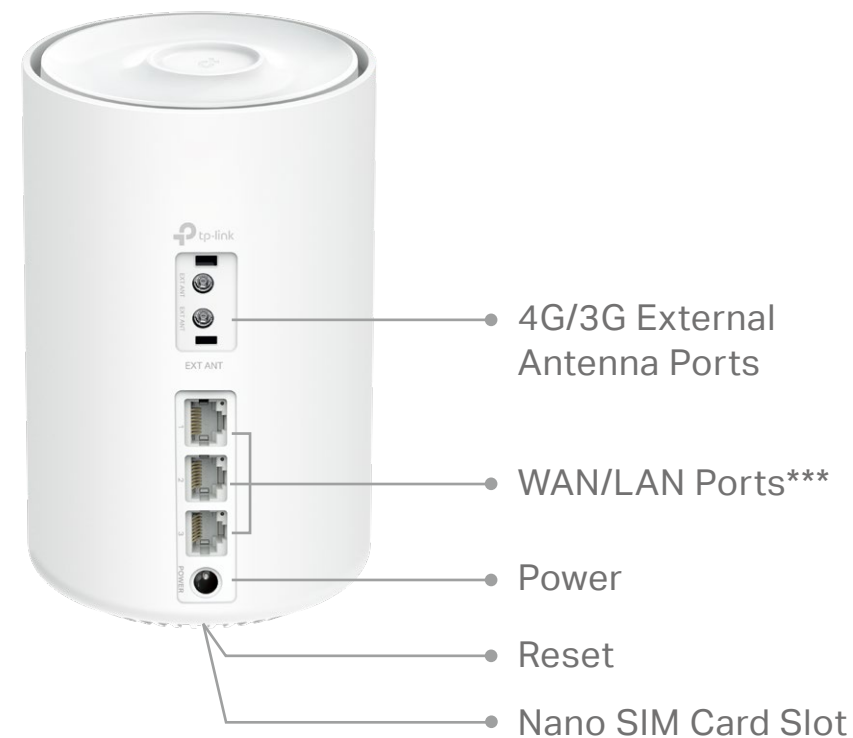

Easy Setup by Deco App

Easily set up Decos and find the ideal spot to place each unit

- Auto Connection Test – Test the internet connection of your Decos and helps to identify a suitable location for them
- Remote Management – Manage your Deco network from a smartphone or tablet via the app, no matter where you find yourself
- Online Upgrade – Keep informed of the latest firmware updates

Quality of Service

Prioritize devices and applications for faster performance when needed

For Devices – Give high priority to the devices that need the fastest internet connection

Work with All Deco Models

Form a Mesh network with your desired Deco models

All Deco models can work together. Just expand Mesh Wi-Fi coverage anytime by adding more Decos

Specifications

Hardware

- Ethernet Port: 3 Gigabit ports (WAN/LAN auto-sensing)
- Button: 1 RESET button on the underside
- Antenna: 2 LTE antennas, 2 Wi-Fi antennas
- Power Consumption (with power adapter): 14.6 W max
- Dimensions (W × D × H): 4.13 × 4.13 × 6.57 in (105 × 105 × 167 mm)
- Power Adapter Input: 100-240 V~ 50-60 Hz 0.6 A
- Power Adapter Output: 12 V \equiv 1.5 A