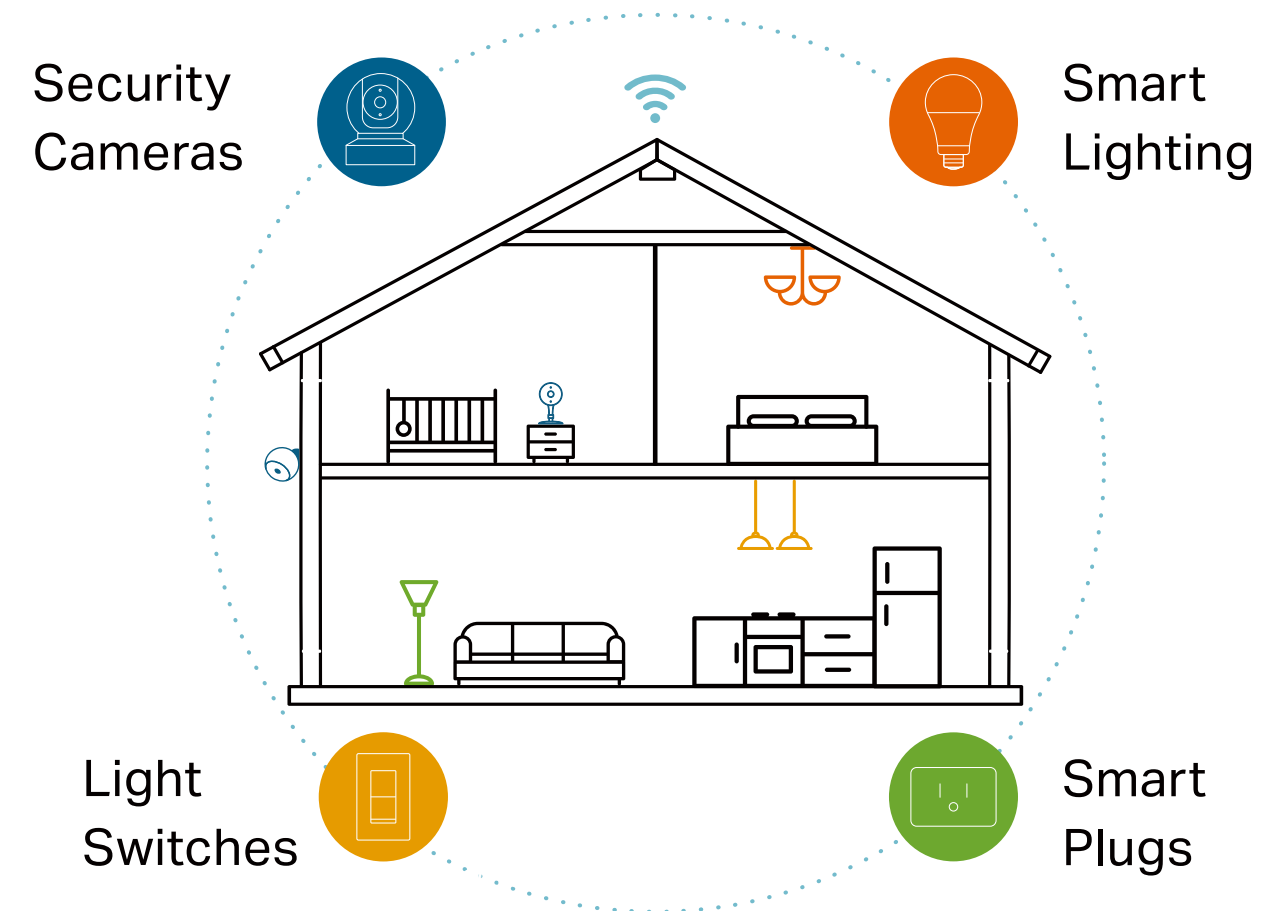

# Kasa Spot® Pan Tilt 24/7 Recording

Indoor Security Camera

KC410S

2K HD  
Video

Starlight  
Night Vision

Motion  
Tracking

Secure Local  
Storage

## Up, Down, All-Around

Get the full picture of any space in your apartment, dorm or home with Kasa Spot® Pan Tilt. With a 360° horizontal view and 113° vertical view, the Pan Tilt has everything covered. With Motion Tracking and Patrol Mode, track activity from beginning to end and set multiple distinct viewpoints for your camera to monitor at set intervals.

## Your Home. One App.

Turn your home into a true smart home with Kasa Smart. Automate your lights and appliances with smart plugs, bulbs, and switches. Secure your home with Kasa cameras. Control it all from the Kasa Smart app.

## Pan Tilt in Real Time

Swipe up, down, left, and right on your phone to rotate and set your camera's point of view.