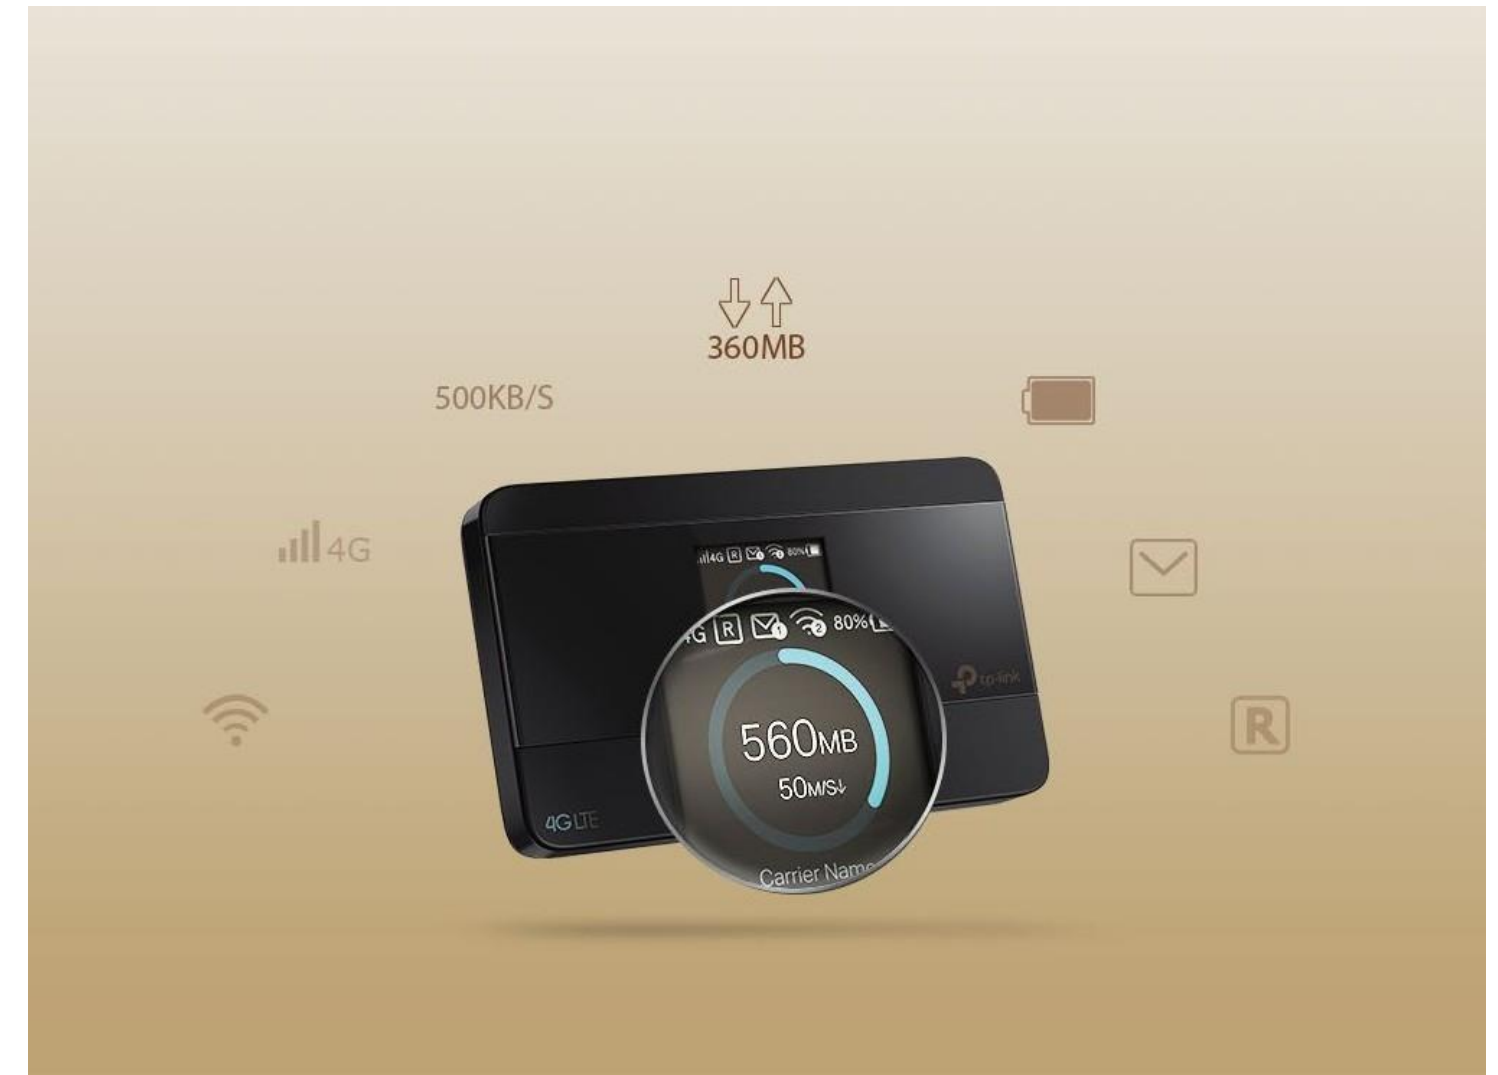

4G LTE Mobile Wi-Fi

Go Anywhere Connect Everywhere

M7350(EU)

4G 4G LTE
150Mbps

8h 8 Hours
Usage

M tpMiFi
App

Highlights

Artful Little Gadget for Life on the Go

The M7350 features a compact, elegant design very suitable for travel, business trips, outdoor activities or wherever you may be.

All useful info at a glance

The intuitive screen display of M7350 makes it easy to stay within your data budget and avoids going over the monthly data cap. The screen also displays other much more information of battery life, signal strength, Wi-Fi status, connected users and more.

Convenient Hotspot

- **Insert and Play** – Just insert a 4G SIM card to create your reliable personal Wi-Fi hotspot on the move
- **10 Wi-Fi devices** – Instantly share 4G LTE connectivity with up to 10 Wi-Fi enabled devices – Tablets, mobile phones, laptops, game consoles and more

- **Compact design** – Suitable for travel, business trips, outdoor activities or wherever you may be

Intuitive Screen Display

- **Intuitive view** – Intuitive view of data usage, battery life, Wi-Fi name, Wi-Fi password, and more