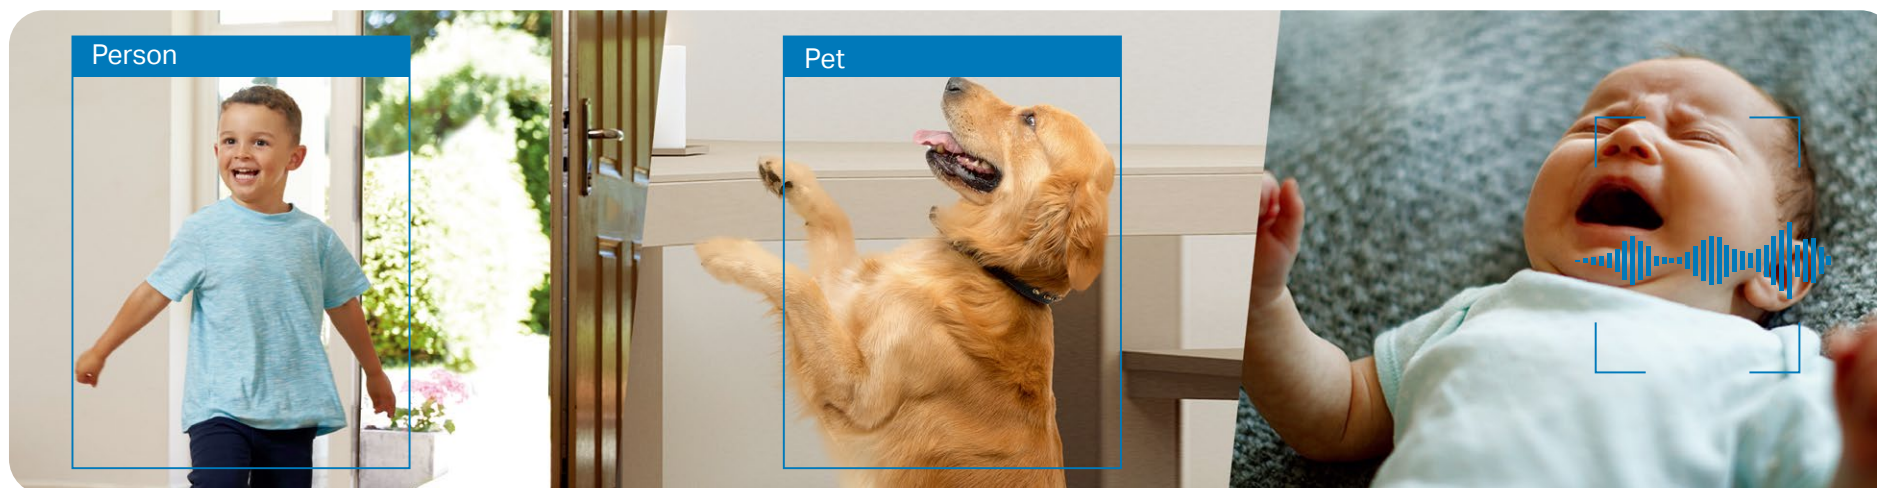

## Physical Privacy Shutter

Free Smart AI  
Detection

140° Ultra-Wide  
View

Discreet Night Vision  
with 940nm IR LED

### Smart AI Detection and Notification

Smart AI identifies people, pets, and vehicles while also recognizing abnormal sounds, notifying users as needed.