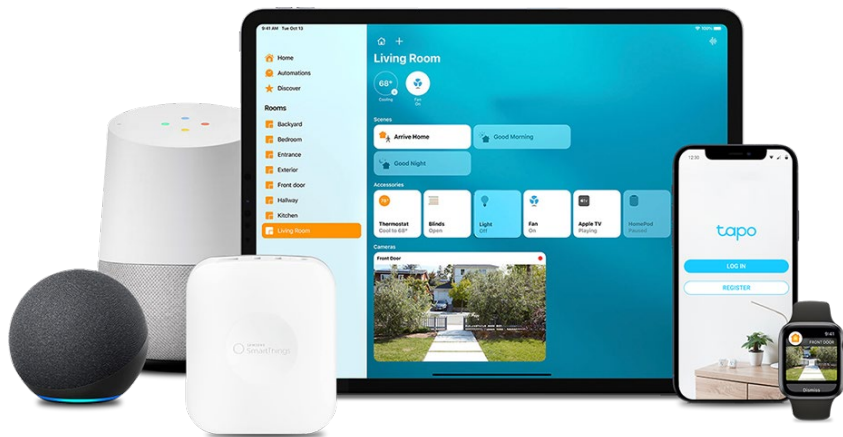

Mini Smart Wi-Fi Plug, Energy Monitoring

Tapo P110MA

Track Your Energy Use

Voice Control[^] | Set Schedules

// Features

Matter Compatible

With Matter support, using one-app to control all smart devices is no longer a fantasy. Integrate Tapo P110MA into your favorite ecosystems to create a unified smart home.

Free Up Your Hands with Voice Control[^]

Free up your hands by using simple voice com-mands with Alexa, Siri®, or Google Assistant.

// Features

Energy Monitoring

Offers more comprehensive insights into home appliances' power consumption with more intuitive and straightforward data visualizations. Set your electricity rate to estimate your energy bills.

// Features

Remote Control from Anywhere

Instantly turn connected devices on/off wherever you are via the Tapo app. Designed to facilitate your life and help eliminate potential safety hazards.

- **Compact Design** - Mini-sized to avoid blocking adjacent sockets.
- **Device Sharing** - Easily share management permissions with each member of your family.
- **Flame-Retardant*** - PC flame-retardant materials help minimize burning hazards.

// Specifications

General

- LED&Button: Status LED, Power Button
- Material:
Shell: V-0(UL-94) Flame retardant PC
Socket: Phosphorus-copper
Plug: Nickel-plated copper
- Voltage & Max Load[‡]:
AC, 100-240 V, 50/60 Hz, 13 A, 2990 W
- Protocols: IEEE 802.11b/g/n, 2.4 GHz Wi-Fi
- Setup: Bluetooth[†]
- Dimensions (Shell Size):
54.7 * 54.6 * 53.1 mm (with pins);
54.7 * 54.6 * 32.5 mm (without pins)