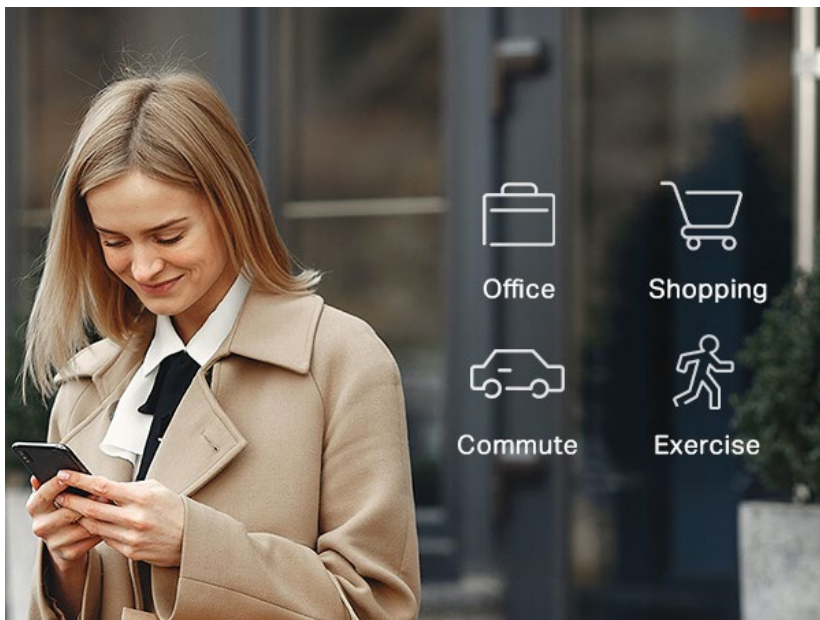

Free Up Your Hands with Voice Control[^]

Free up your hands by using simple voice com-mands with Alexa, Siri®, or Google Assistant.

// Features

Energy Monitoring

Offers more comprehensive insights into home appliances' power consumption with more intuitive and straightforward data visualizations. Set your electricity rate to estimate your energy bills.

Live Smarter by Presetting Time

Schedule and Timer features allow you to create weekly schedule and countdown plans. All of your connected electronics will automatically work at your preset time, making your life smart, convenient, and energy-saving.

// Features

Remote Control from Anywhere

Instantly turn connected devices on/off wherever you are via the Tapo app. Designed to facilitate your life and help eliminate potential safety hazards.

- **Compact Design** - Mini-sized to avoid blocking adjacent sockets.
- **Device Sharing** - Easily share management permissions with each member of your family.
- **Flame-Retardant*** - PC flame-retardant materials help minimize burning hazards.