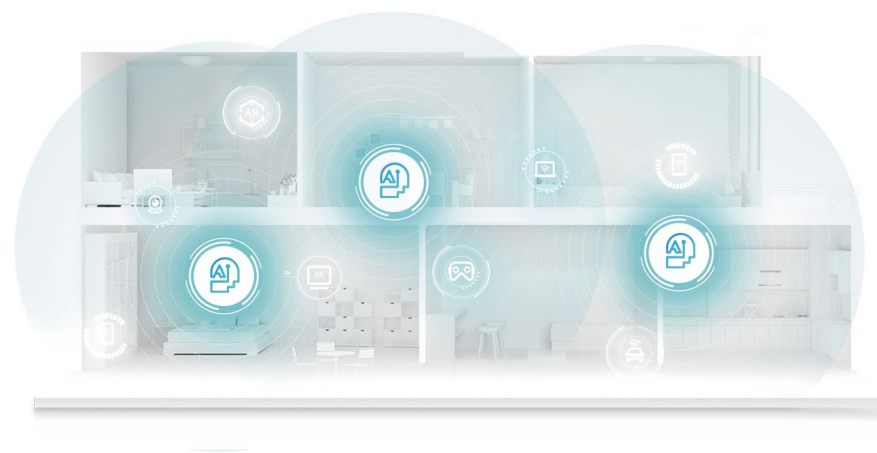

 Multi-Link Operation (MLO)[▲]

 320 MHz Bandwidth[▲]

 4K-QAM[▲]

 Multi-RU[▲]

Seamless AI-Driven Mesh

Deco Mesh forms a unified network with a single network name. With built-in AI-Roaming technology, it creates the ideal Wi-Fi solution with its advanced algorithms and self-learning. Walk through your home and enjoy seamless streaming at the fastest possible speeds.[‡]

 Seamless Roaming with One Wi-Fi Name

 Sophisticated Algorithms

 Self-Learning Capability

 Customized Wi-Fi

Enhanced Security – HomeShield

Manage online time and block inappropriate content to keep your family safe online with Parental Controls. Quality of Service and Network Protection further keep your home network smooth and secure.*

 Network Protection

 Parental Controls

 Quality of Service (QoS)

 Comprehensive Reports

Features

Robust Parental Controls

Manage content and control when each device can access the internet

- **Profiles** – Create a profile for each family member, and manage them individually
- **Content Filter** – Four levels are available for filtering content, each catering to a specific age group
- **Time Controls** – Set daily time limits for the total time spent online and block a person's internet access between certain times
- **Pause the Internet** – Pause a family member's internet and resume it whenever you like

Easy Setup by Deco App

Easily set up Decos and find the ideal spot to place each unit

- **Auto Connection Test** – Test the internet connection of your Decos and helps to identify a suitable location for them
- **Remote Management** – Manage your Deco network from a smartphone or tablet via the app, no matter where you find yourself
- **Online Upgrade** – Keep informed of the latest firmware updates