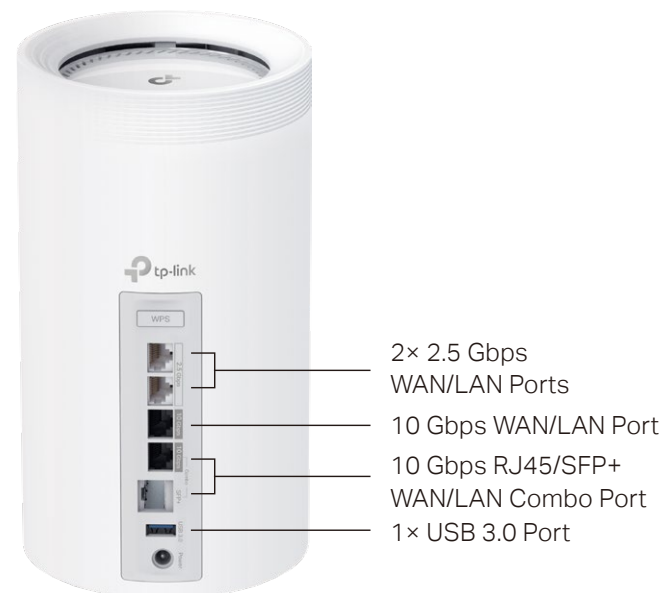

deco™

The Ultimate 10 Gbps Connectivity

Wi-Fi 7

BE33000

Whole Home Mesh Wi-Fi 7 System

Compatible with
amazon alexa

Deco BE95

Highlights

Work with All Deco Models

Form a Mesh network with your desired Deco models

All Deco models can work together. Just expand Mesh Wi-Fi coverage anytime by adding more Decos

Specifications

Hardware

- Port: 1× 10 Gbps RJ45/SFP+ Combo port + 1× 10 Gbps port + 2× 2.5 Gbps ports per unit (WAN/LAN auto-sensing)
- Button: 1 RESET button at the bottom; 1 WPS button on the back
- Port: 1× USB 3.0 Port
- Power Consumption (without power adapter): 62 W max
- Dimensions (W × D × H): 5.04 × 5.04 × 9.29 in (128 × 128 × 236 mm)
- Power Adapter Input: 100-240V~50/60Hz 2.0A
- Power Adapter Output: 15V \equiv 5A

- 2× 2.5 Gbps WAN/LAN Ports
- 10 Gbps WAN/LAN Port
- 10 Gbps RJ45/SFP+ WAN/LAN Combo Port
- 1× USB 3.0 Port

Attention: This device may only be used indoors in all EU member states, EFTA countries, and Northern Ireland.