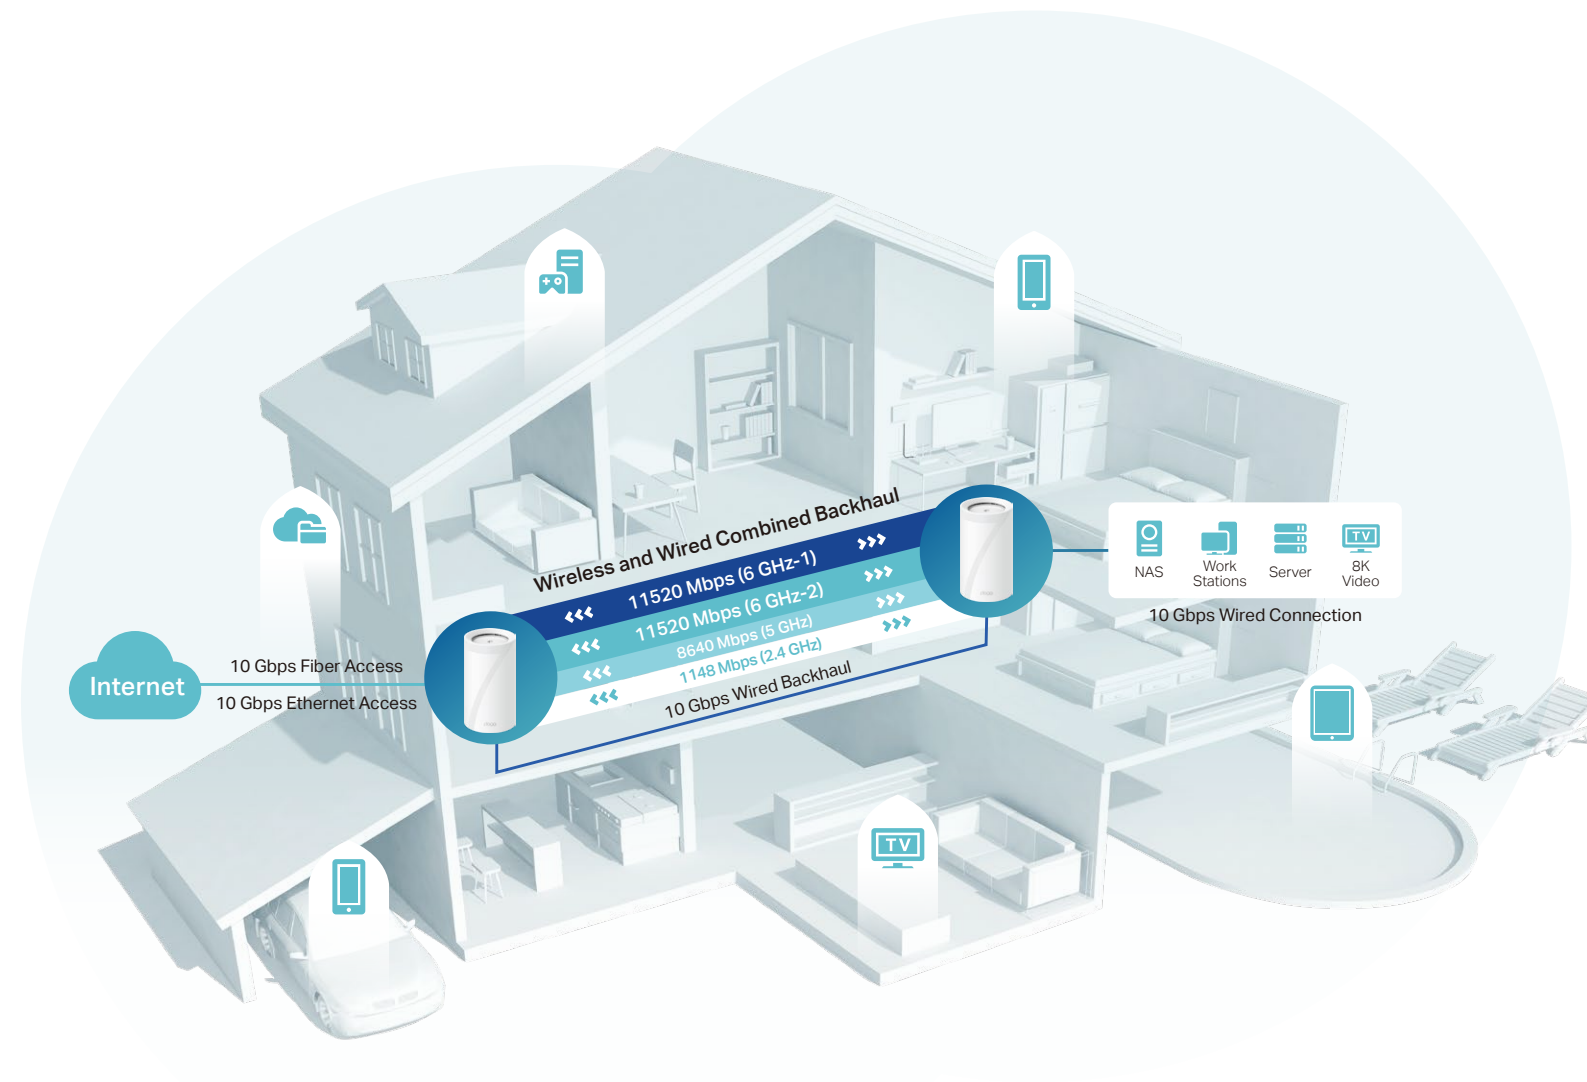

deco™

The Ultimate 10 Gbps Connectivity

Wi-Fi 7

BE33000

Whole Home Mesh Wi-Fi 7 System

Compatible with
amazon alexa

Deco BE95

Highlights

The Ultimate 10 Gbps Connectivity

A True 10G Era

With 2× 10G WAN/LAN autosensing ports, Deco BE95 matches 10G ISP network access. The other port can serve as a wired backhaul between Deco units or be used as a LAN port connection for devices. This way, whether wired or wireless, Deco BE95 delivers the ultimate 10 Gbps connectivity for a true 10G era.

Highlights

Unrivaled Wi-Fi 7

Deco BE95 features Wi-Fi 7 with the latest 6 GHz band, 320 MHz bandwidth, 4K-QAM, and Multi-RUs for a combined speed of up to 33 Gbps across 16 streams, creating whole home multi-gigabit coverage.

 Network Protection

 Parental Controls

 Quality of Service (QoS)

 Comprehensive Reports

Features

Robust Parental Controls

Manage content and control when each device can access the internet

- **Profiles** – Create a profile for each family member, and manage them individually
- **Content Filter** – Four levels are available for filtering content, each catering to a specific age group
- **Time Controls** – Set daily time limits for the total time spent online and block a person's internet access between certain times
- **Pause the Internet** – Pause a family member's internet and resume it whenever you like