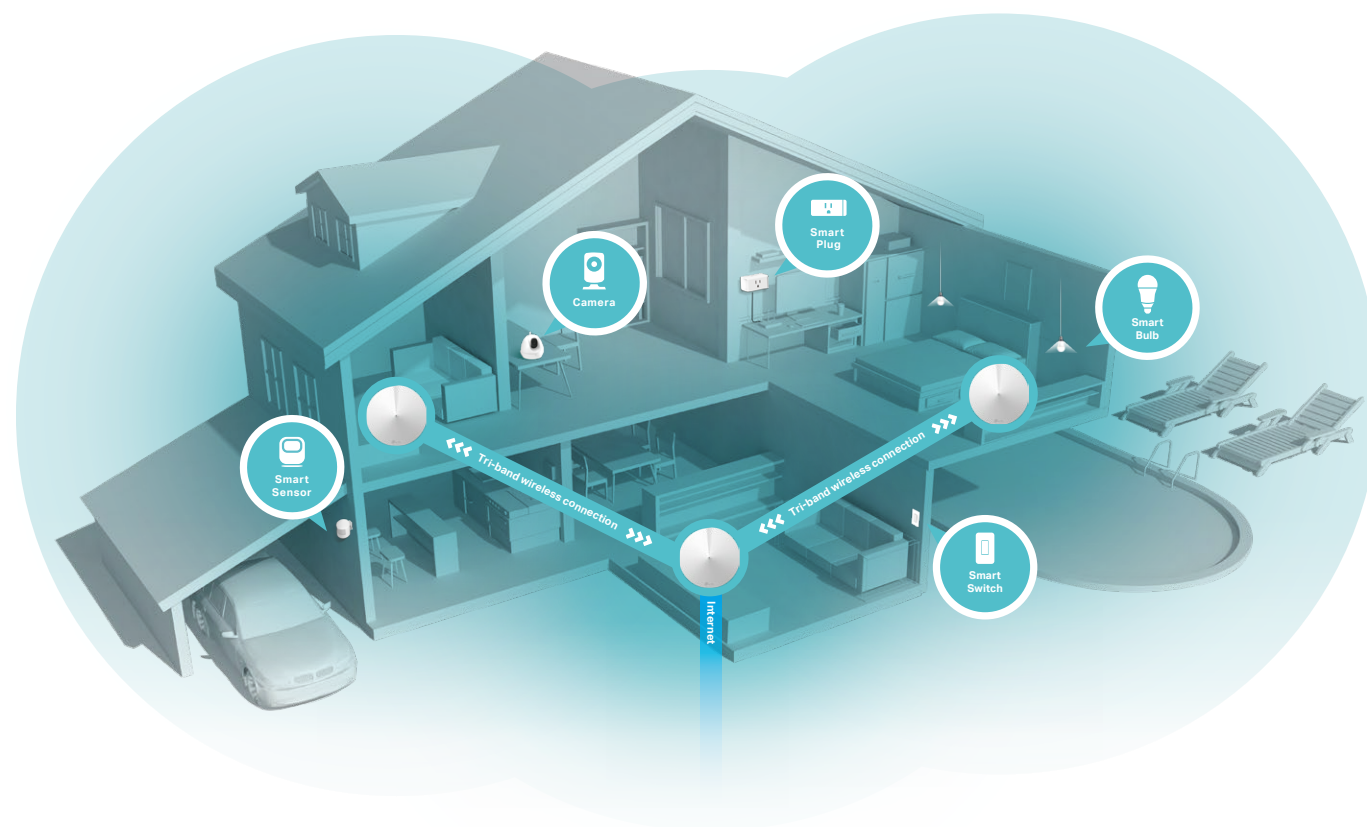

deco[™] | Smart Home Mesh Wi-Fi System
Whole Home Wi-Fi | Seamless Roaming | Parental Controls | Antivirus

AC2200 Smart Home Mesh Wi-Fi System

Seamless coverage
up to 6,500sq.ft.

Deco M9 Plus

Highlights

Fast. Smart. Everywhere.

Deco is the simplest way to guarantee a strong Wi-Fi signal in every corner of your home. Enjoy fast and secure tri-band Wi-Fi no matter how many devices you have. Deco M9 Plus is much more than just a Wi-Fi system, able to act as a hub for all your smart home devices. Simply works with a variety of Zigbee, Bluetooth, Wi-Fi devices.

Wi-Fi Dead-Zone Killer

Eliminate weak signal areas with whole home Wi-Fi. No more searching around for a stable connection.

Superior Tri-Band Speeds

Three separate Wi-Fi bands deliver super-fast, stable connections to devices in every room of your home. More bandwidth is freed up thanks to tri-band wireless links between Deco units. Say goodbye to lag with Deco M9 Plus AC2200 Smart Home Mesh Wi-Fi system.

TP-Link HomeCare™

HomeCare ensures every device on your network remains protected, with a threat database updated live by Trend Micro™.

Powerful parental controls can limit online time and block inappropriate content according to unique profiles created for each family member.