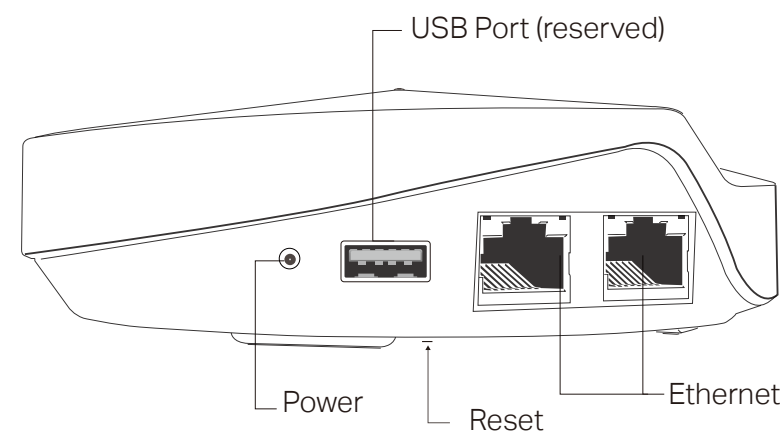

Smart Home Devices Support

Connect smart home devices without an additional hub and control from the Deco app

- **Smart Hub** - Connect Wi-Fi, ZigBee and Bluetooth devices to your network and let you manage them from the Deco App. Set Automation to set interactions between your smart devices

Specifications

Hardware

- Ports: 2 LAN/WAN Gigabit Ethernet Ports, 1 USB 2.0 Port (reserved), 1. Power Port
- Buttons: 1 Reset button on the underside
- Antenna Type: 8 internal antennas per Deco unit
- External Power Supply: 12 V/2 A
- Dimensions (Dia x H): 144 mm x 46 mm,